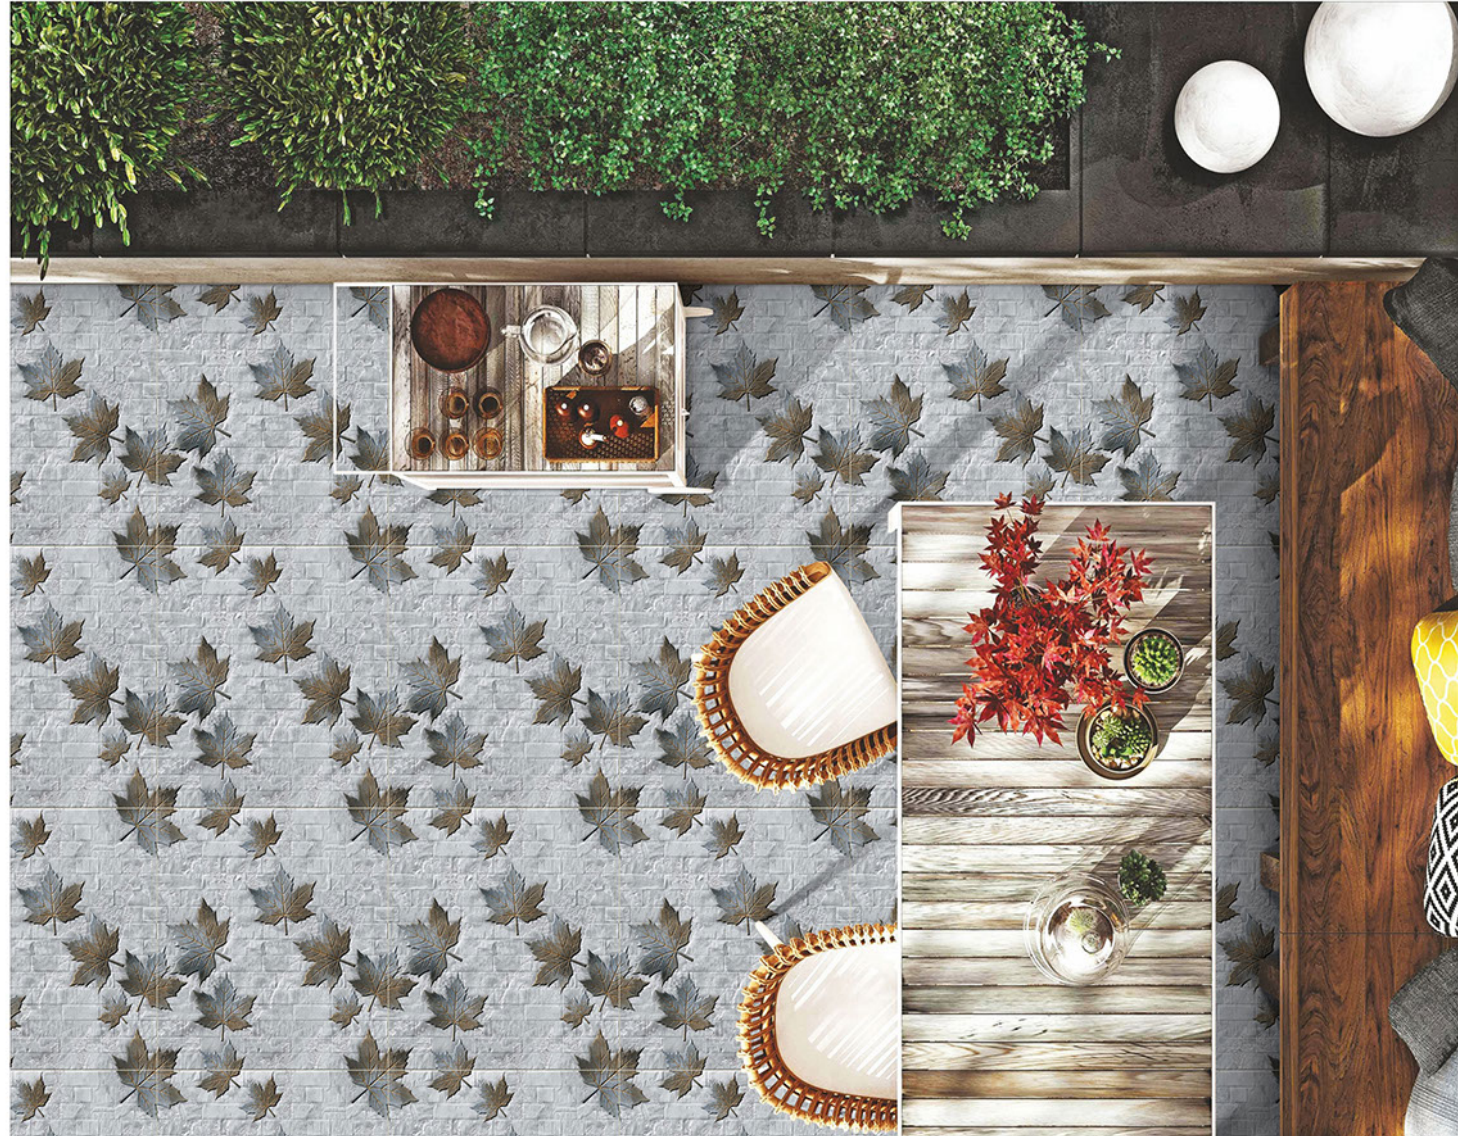

KITEY 7001

HEAVY DUTY
VITRIFIED PARKING TILES

500 X
500MM

LEAF
SERIES

LEAF 7009

HEAVY DUTY
VITRIFIED PARKING TILES

500 X
500MM

LEAF
SERIES