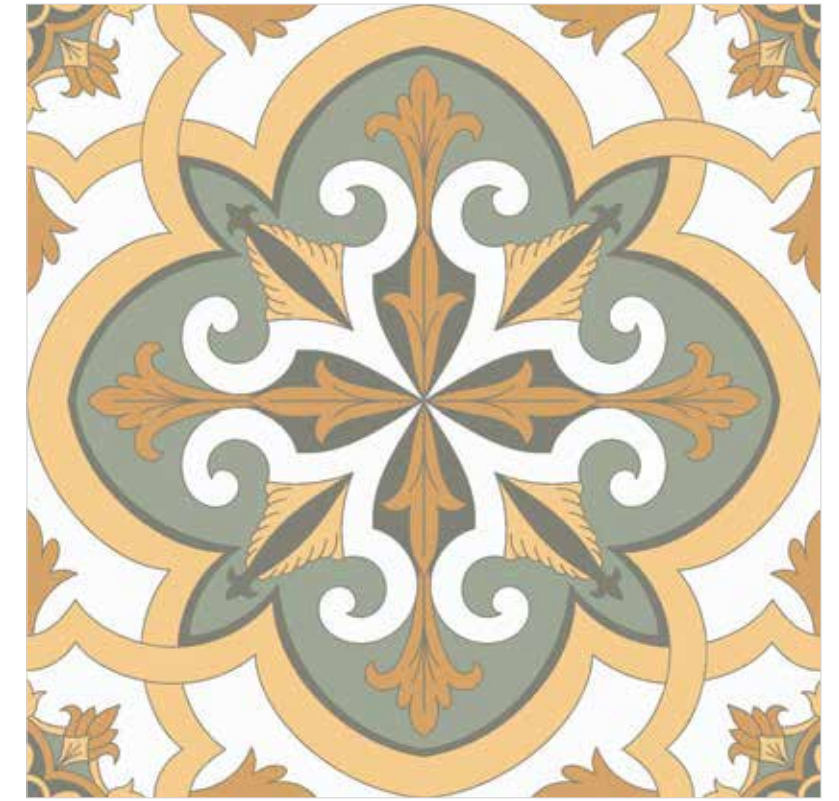

60x60cm
Rustic Matt Surface

60x
60cm Rustic Matt
Surface

MADRID

60x60cm Rustic Matt Surface

LIMA

Floor
LIMA
60x60cm
Rustic Matt Surface

Floor
DUBLIN
60x60cm
Rustic Matt Surface

60x
60cm Rustic Matt
Surface