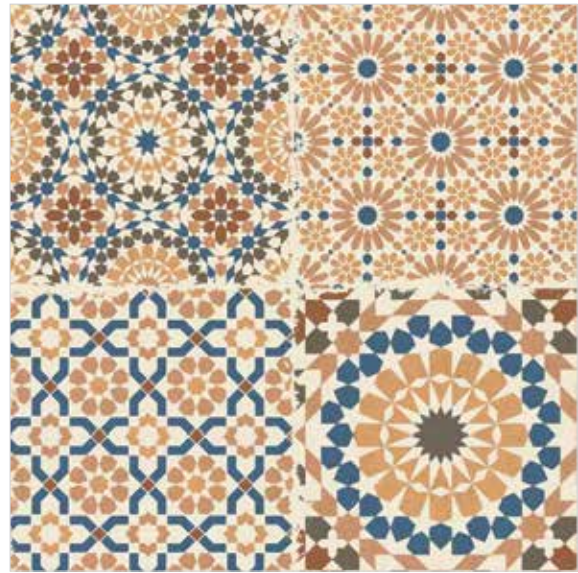

60x60cm Rustic Carving Decor

MOROCCAN GIALLO GLITTER

R - 4