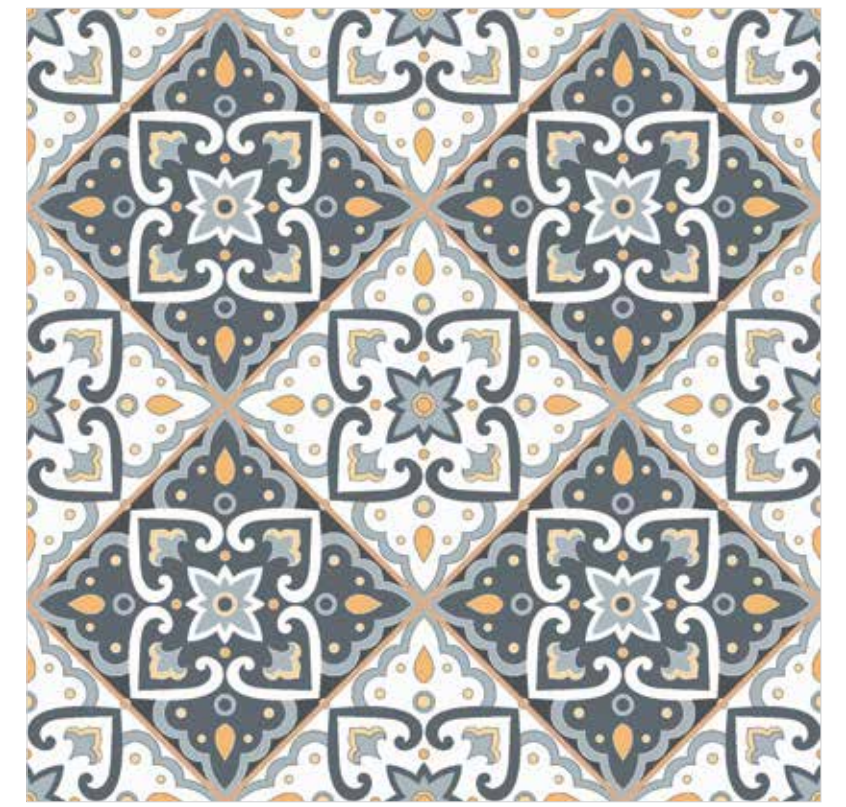

VIENNA

Floor
VIENNA
60x60cm
Rustic Matt Surface