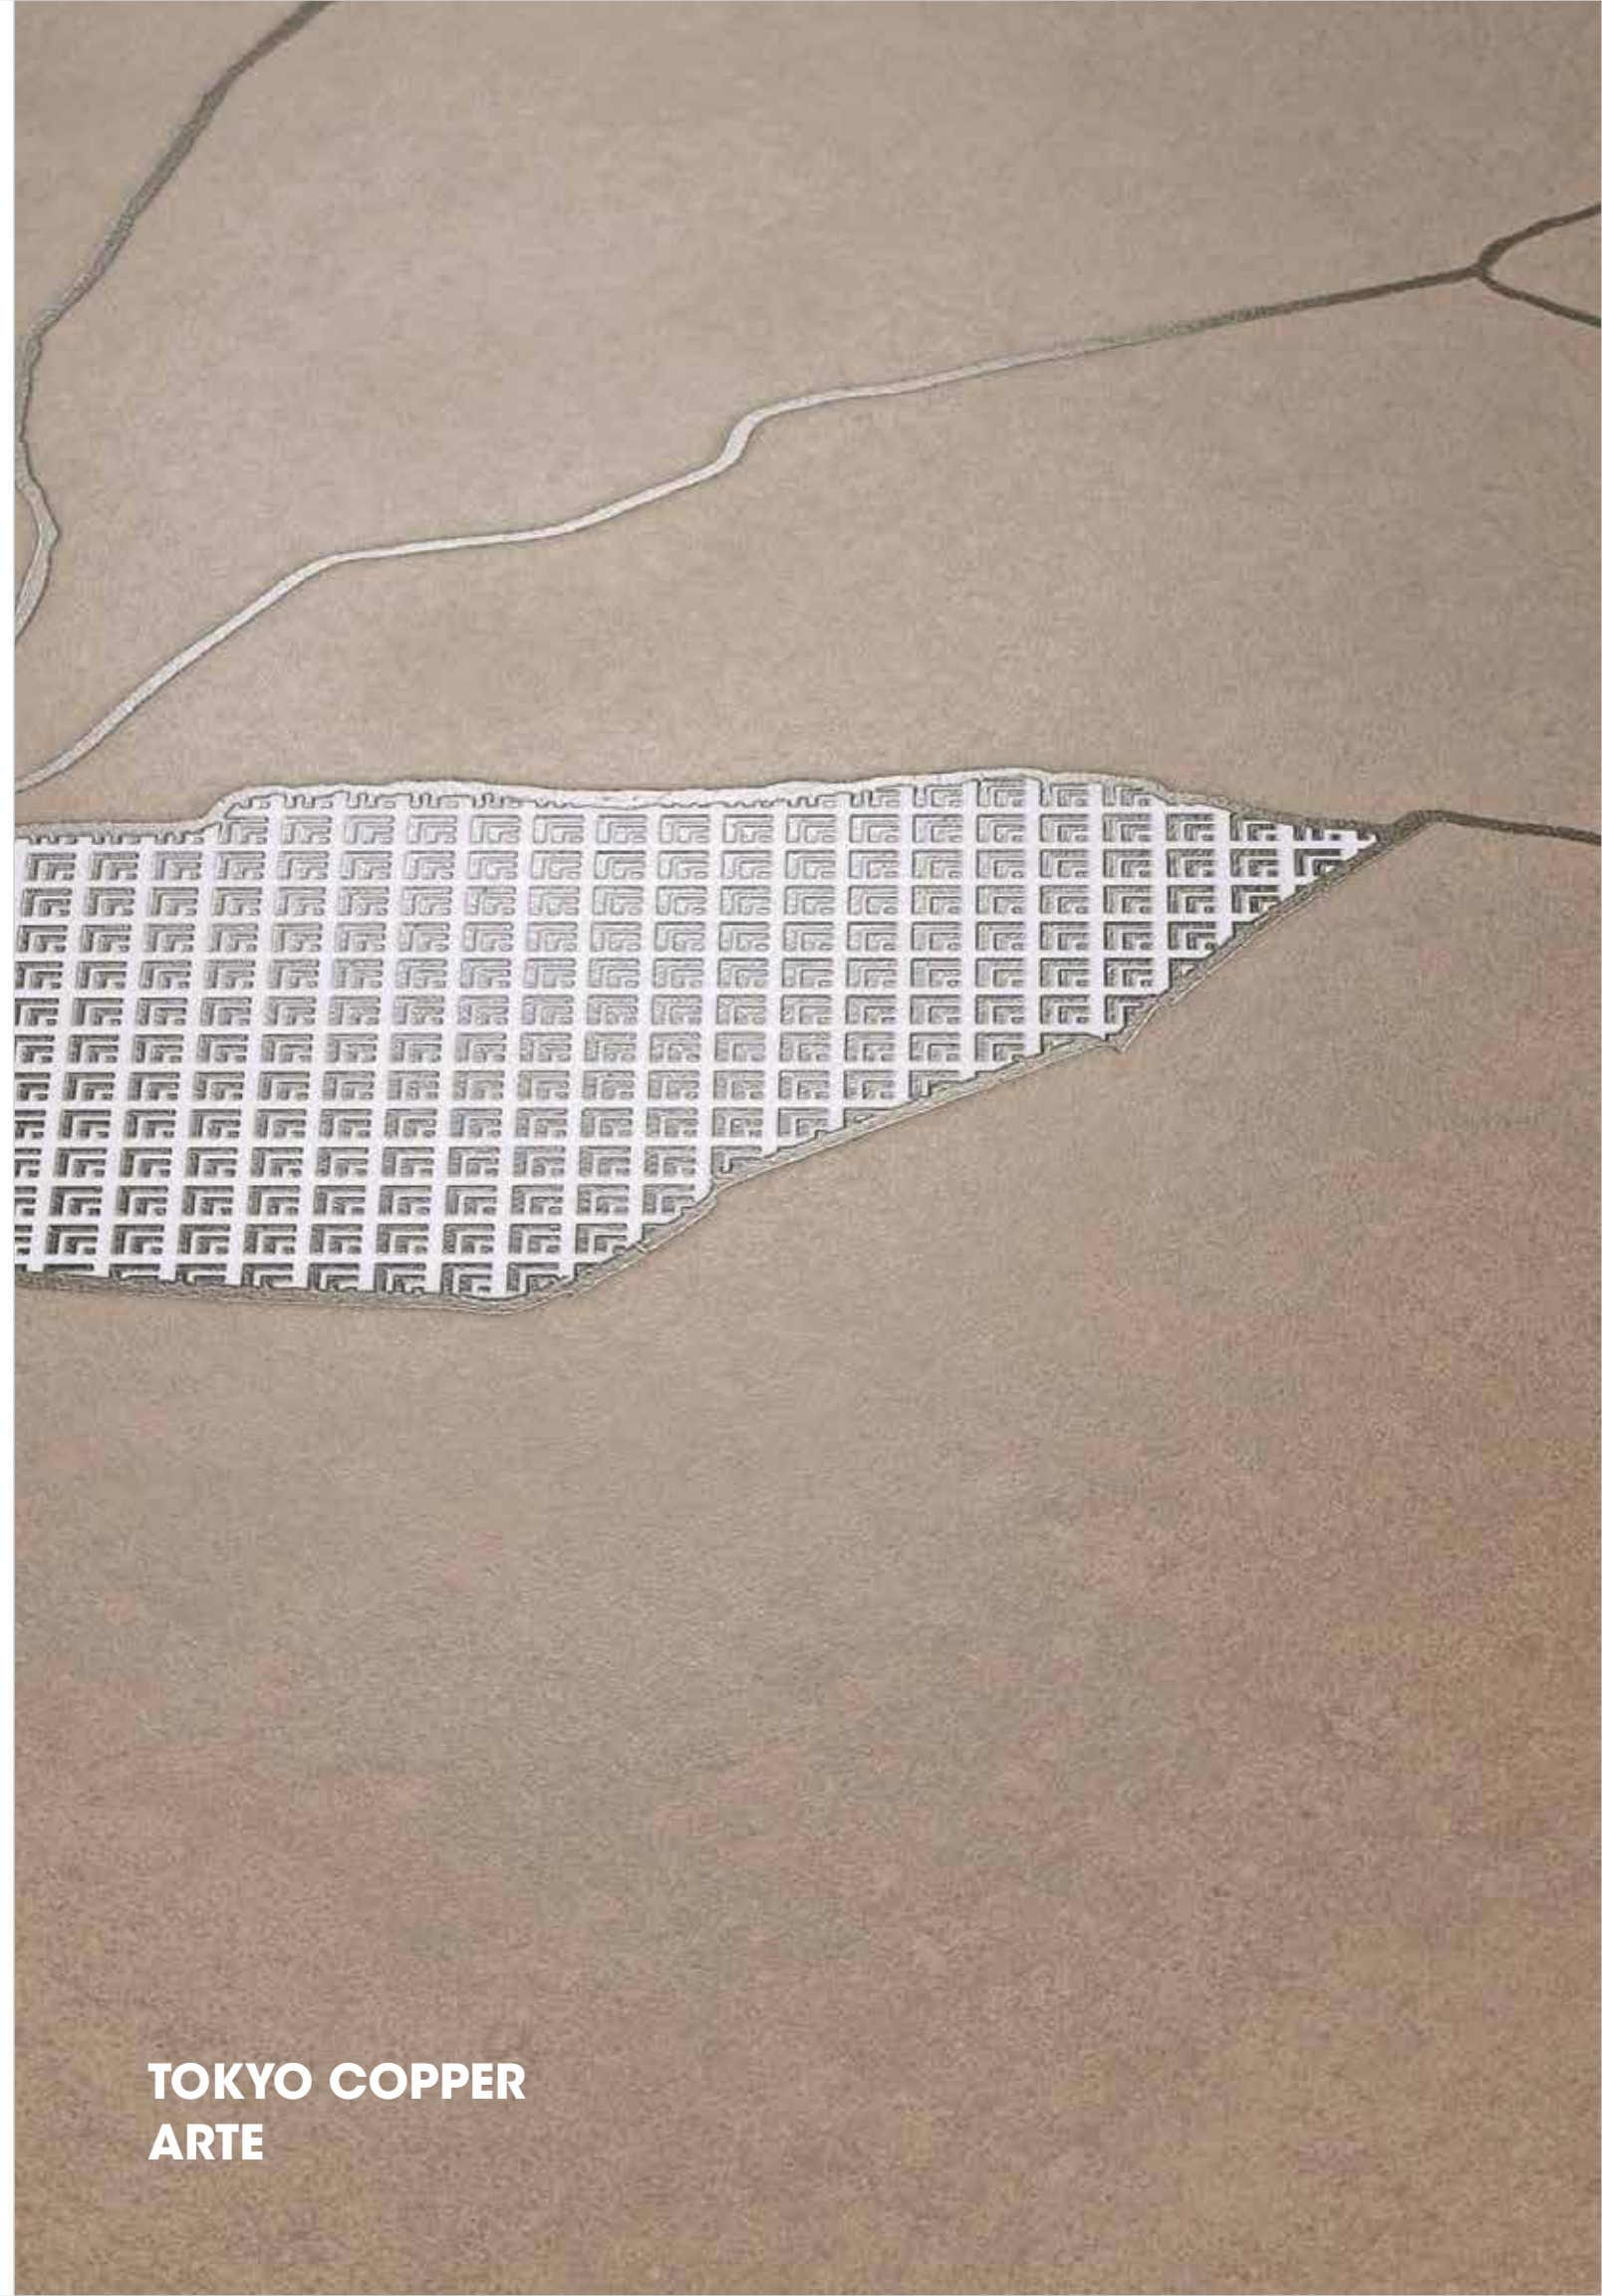

**TOKYO COPPER
ARTE**