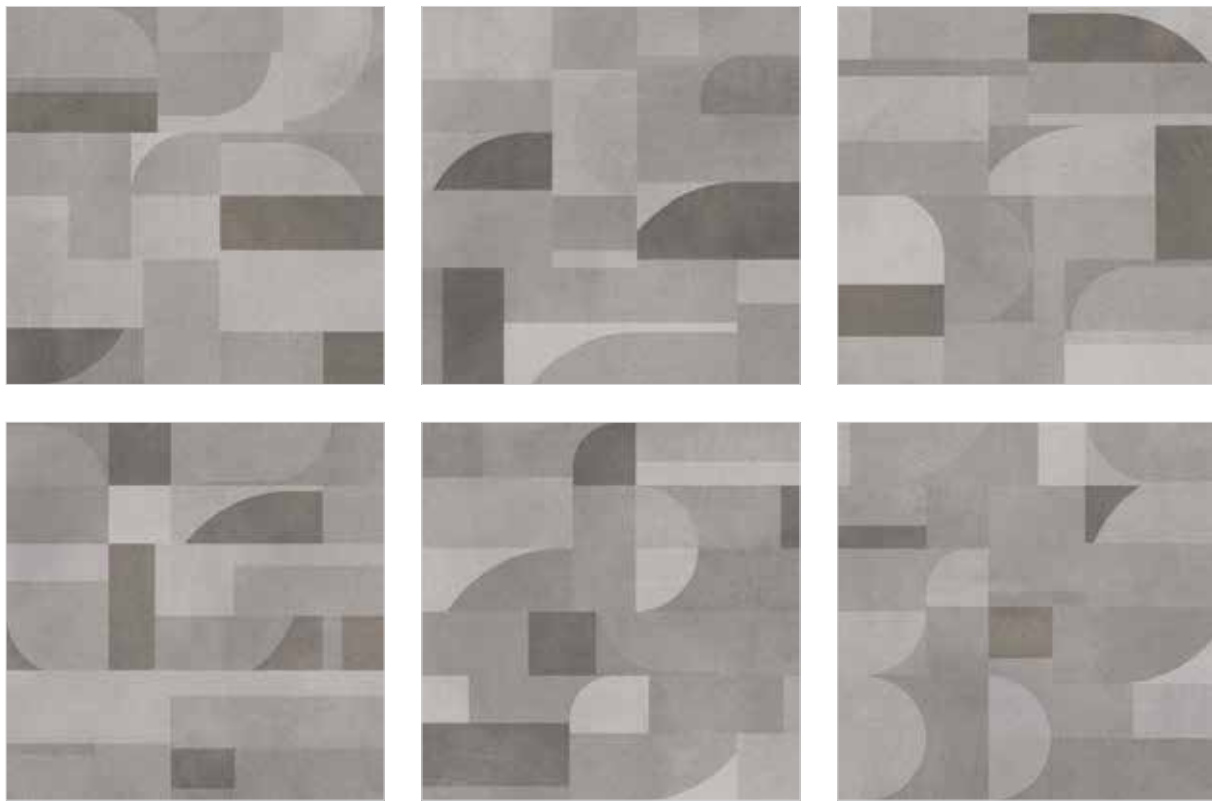

VENATO ARTE

R-6