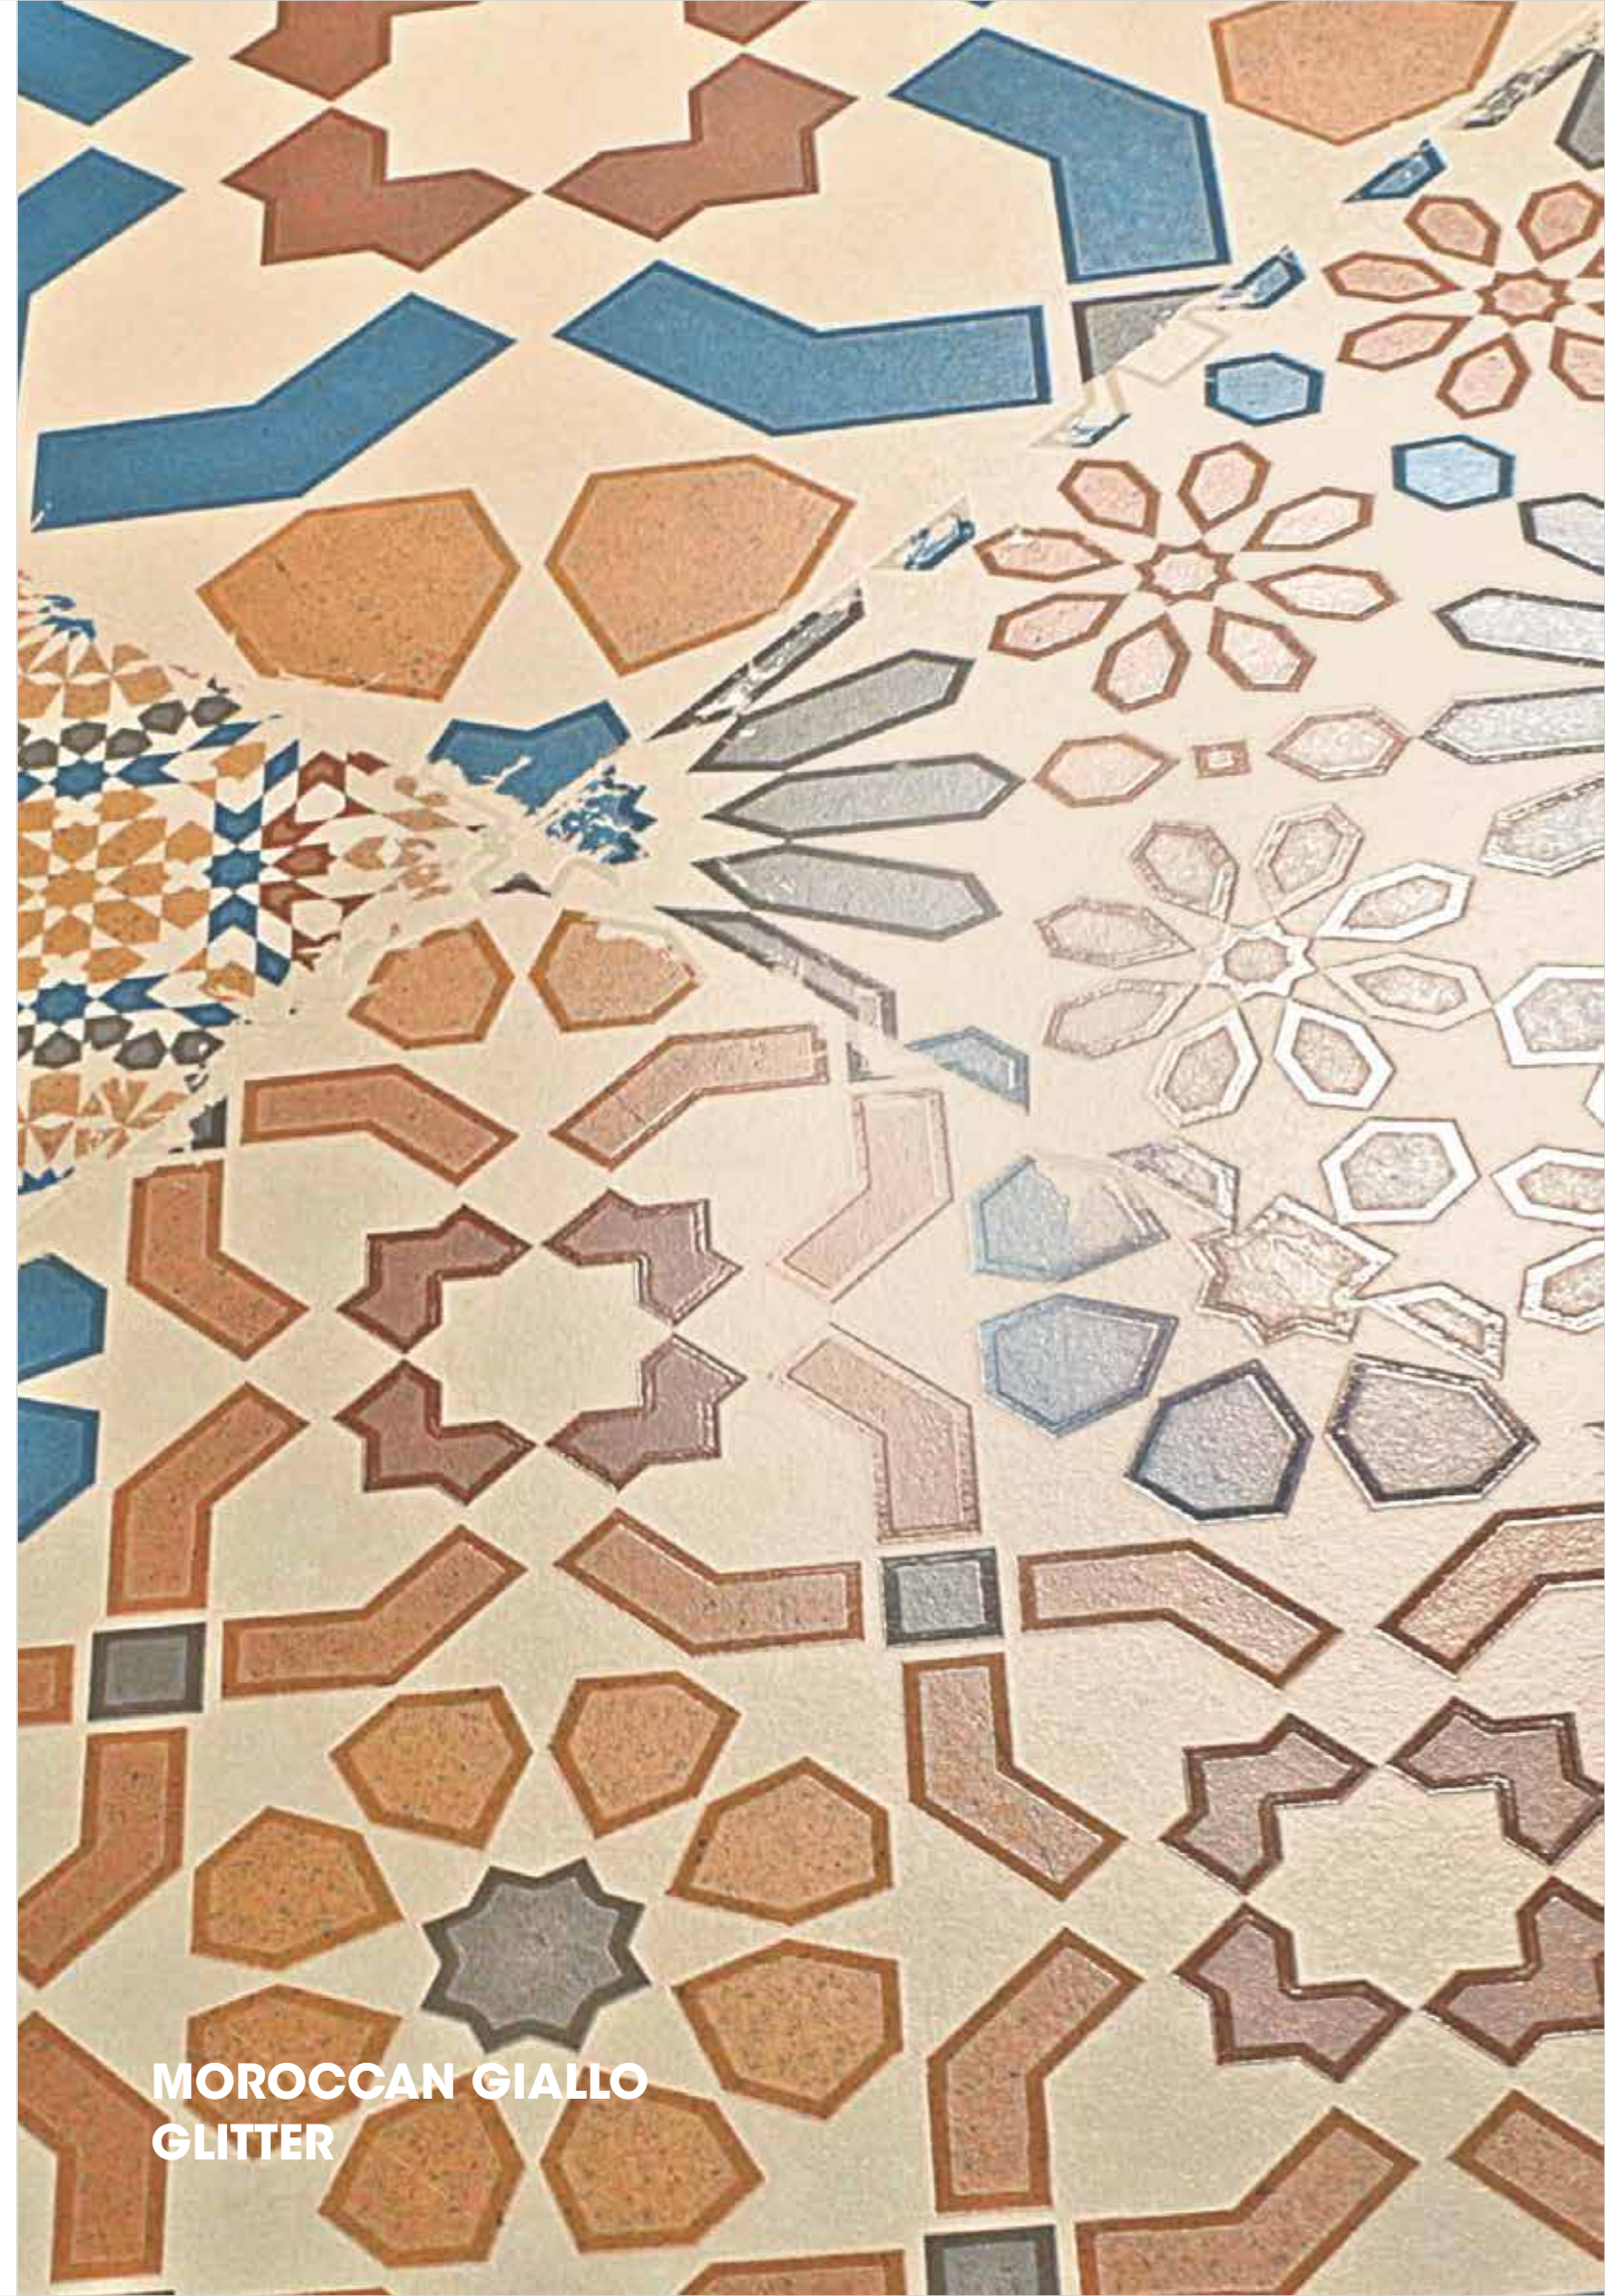

MOROCCAN GIALLO GLITTER