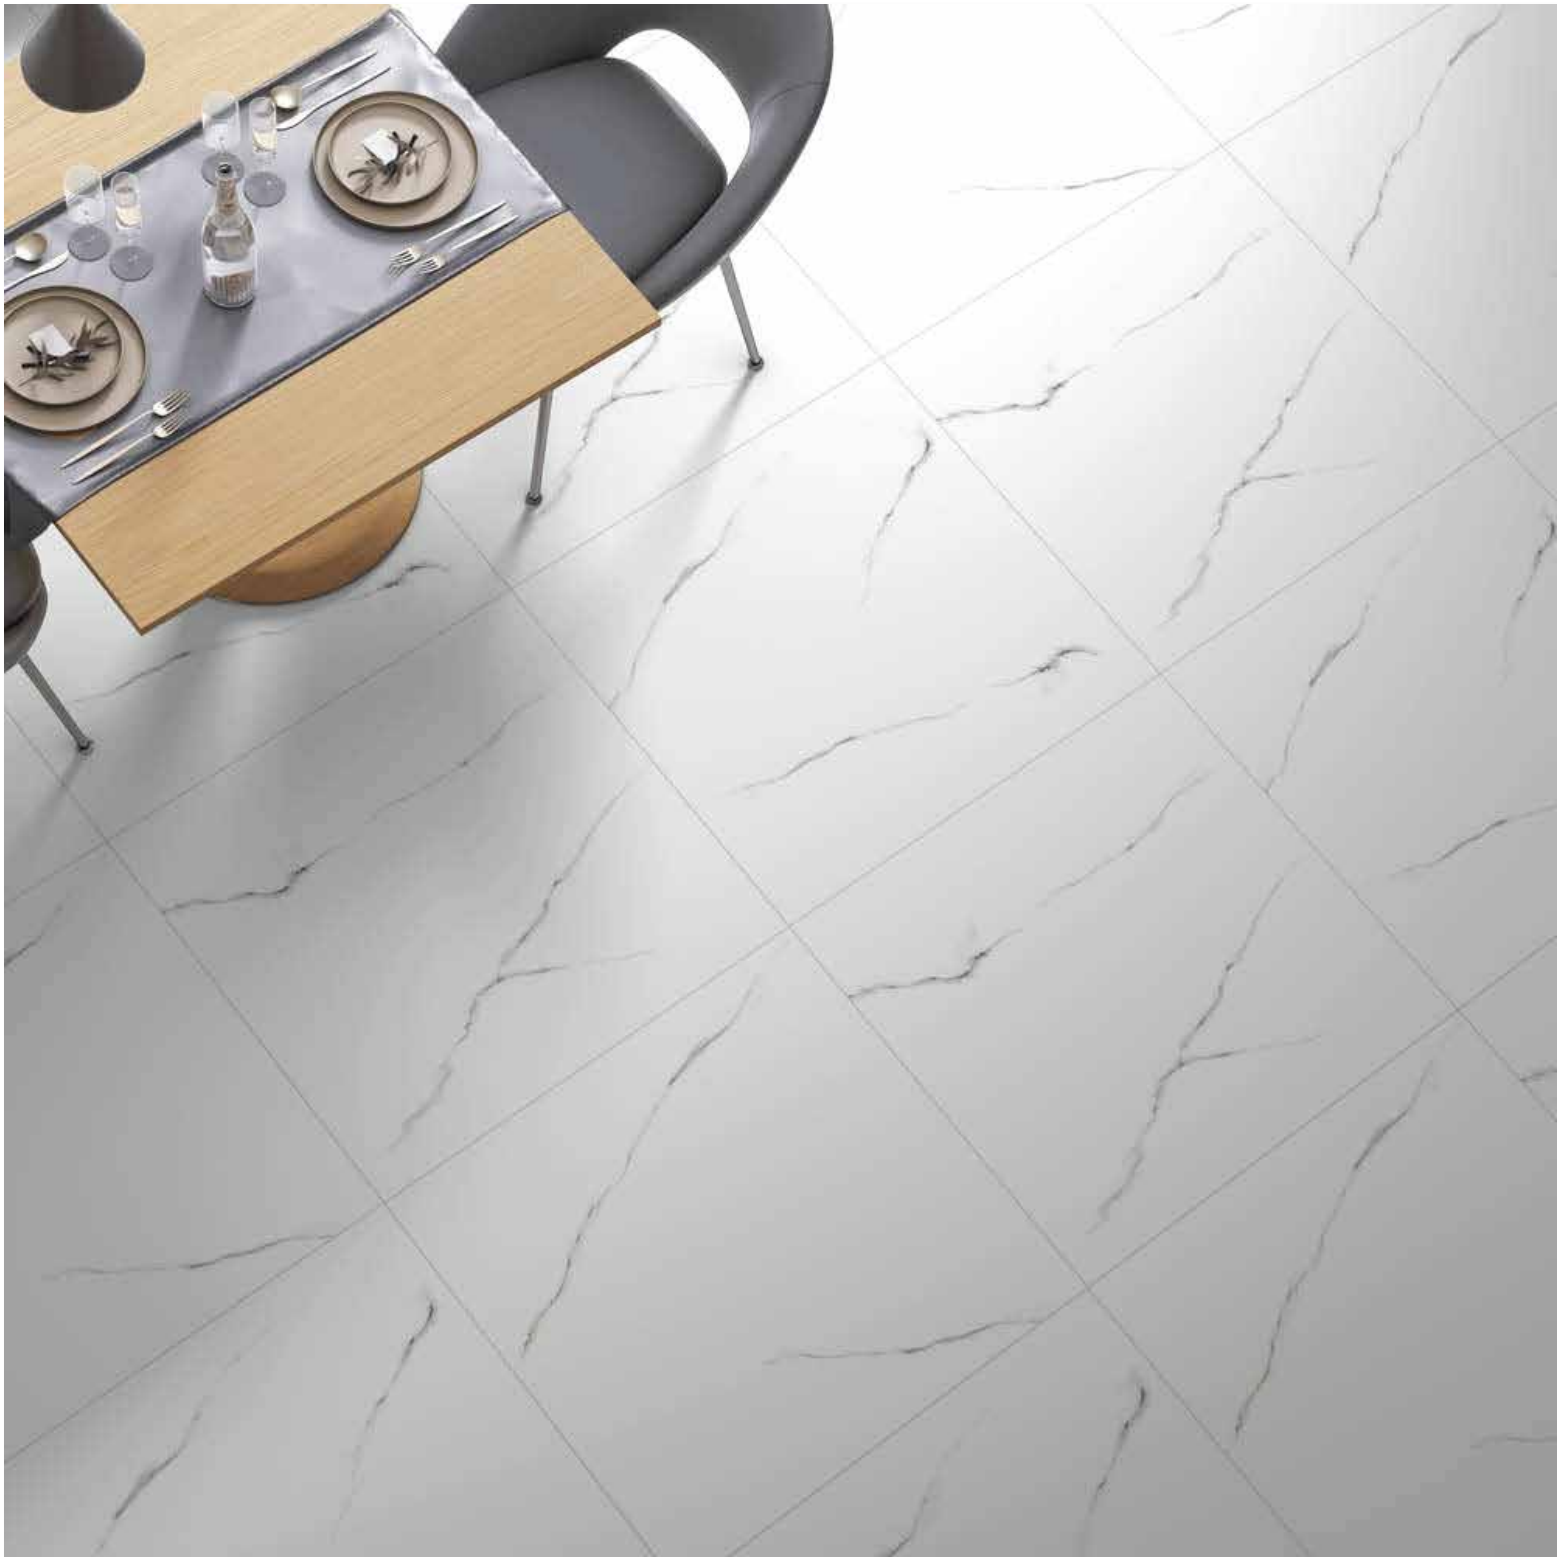

**34070**

 **Harsha**  
**Tiles**  
*Celebrate life in style*

Size:  
600 X 600 MM

Finish:  
Sand Effect (Matt)

Thickness:  
8.5 MM

Random:  
1

**34019**

Size:  
600 X 600 MM