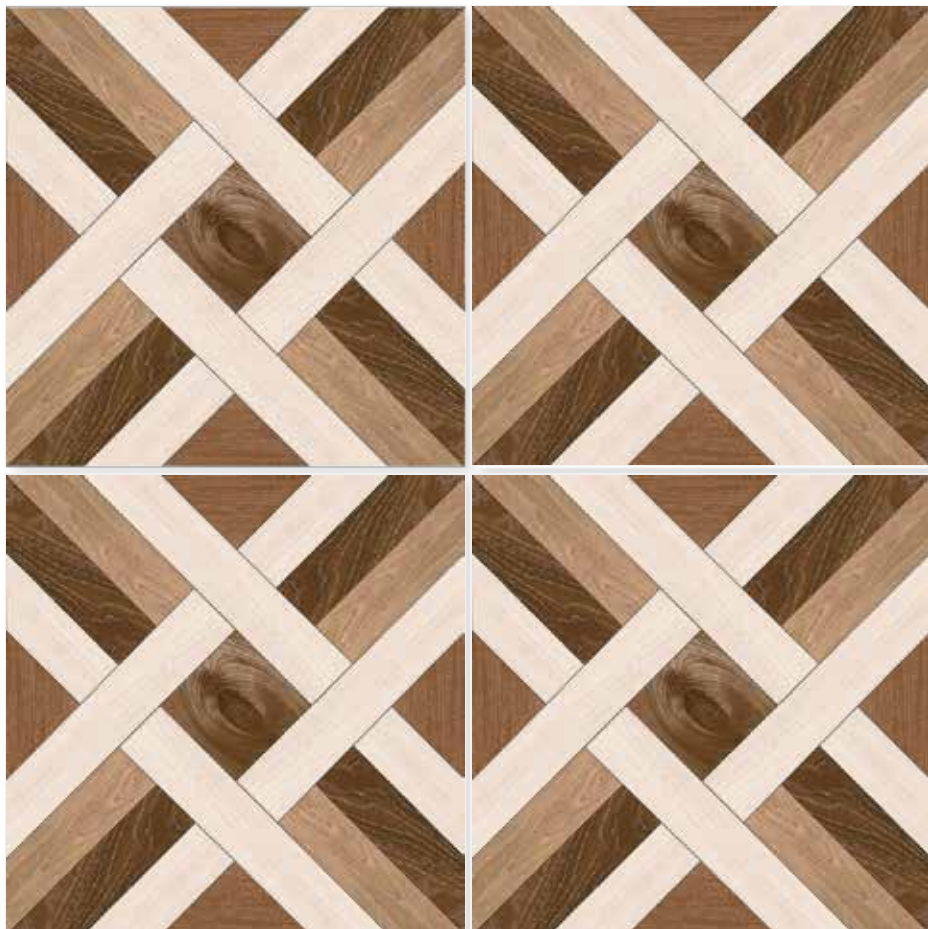

Size:
600 X 600 MM

Finish:
Galicha (Matt)

Thickness:
8.5 MM

Random:
1