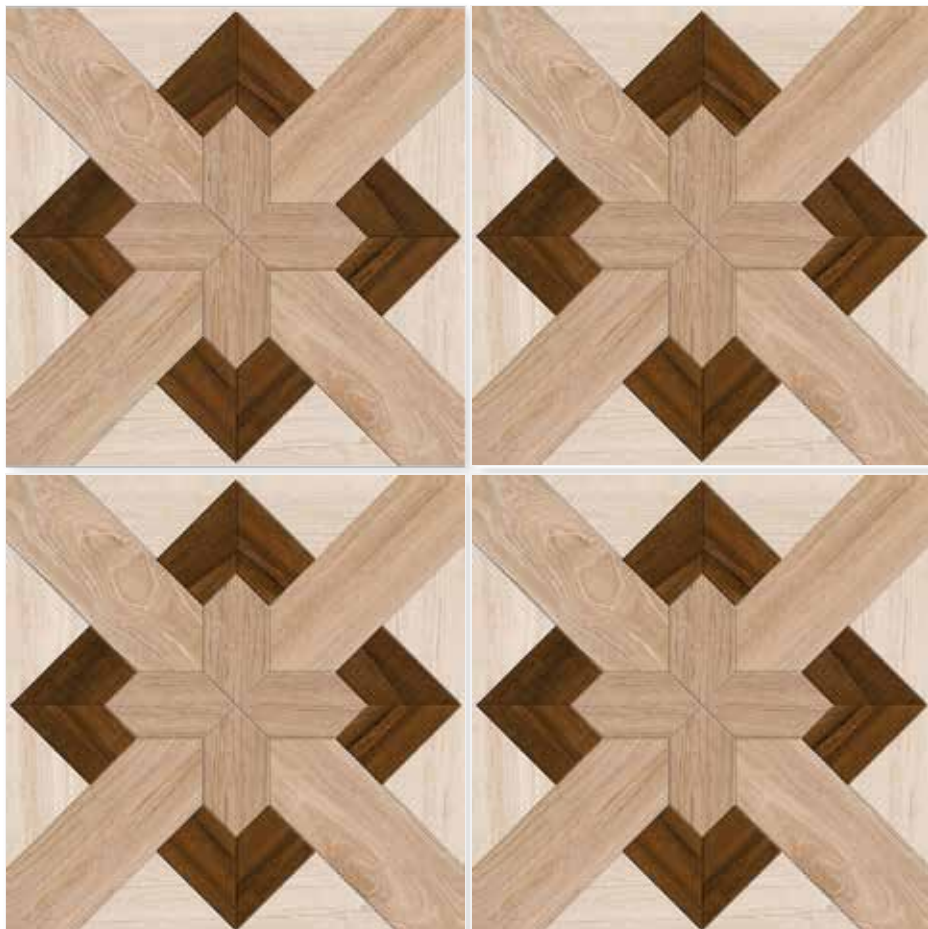

 **Harsha**  
**Tiles**  
*Celebrate life in style*

Size:  
600 X 600 MM

Finish:  
Galicha (Matt)

Thickness:  
8.5 MM

Random:  
1

**34088**

 **Harsha**  
**Tiles**  
*Celebrate life in style*

Size:  
600 X 600 MM