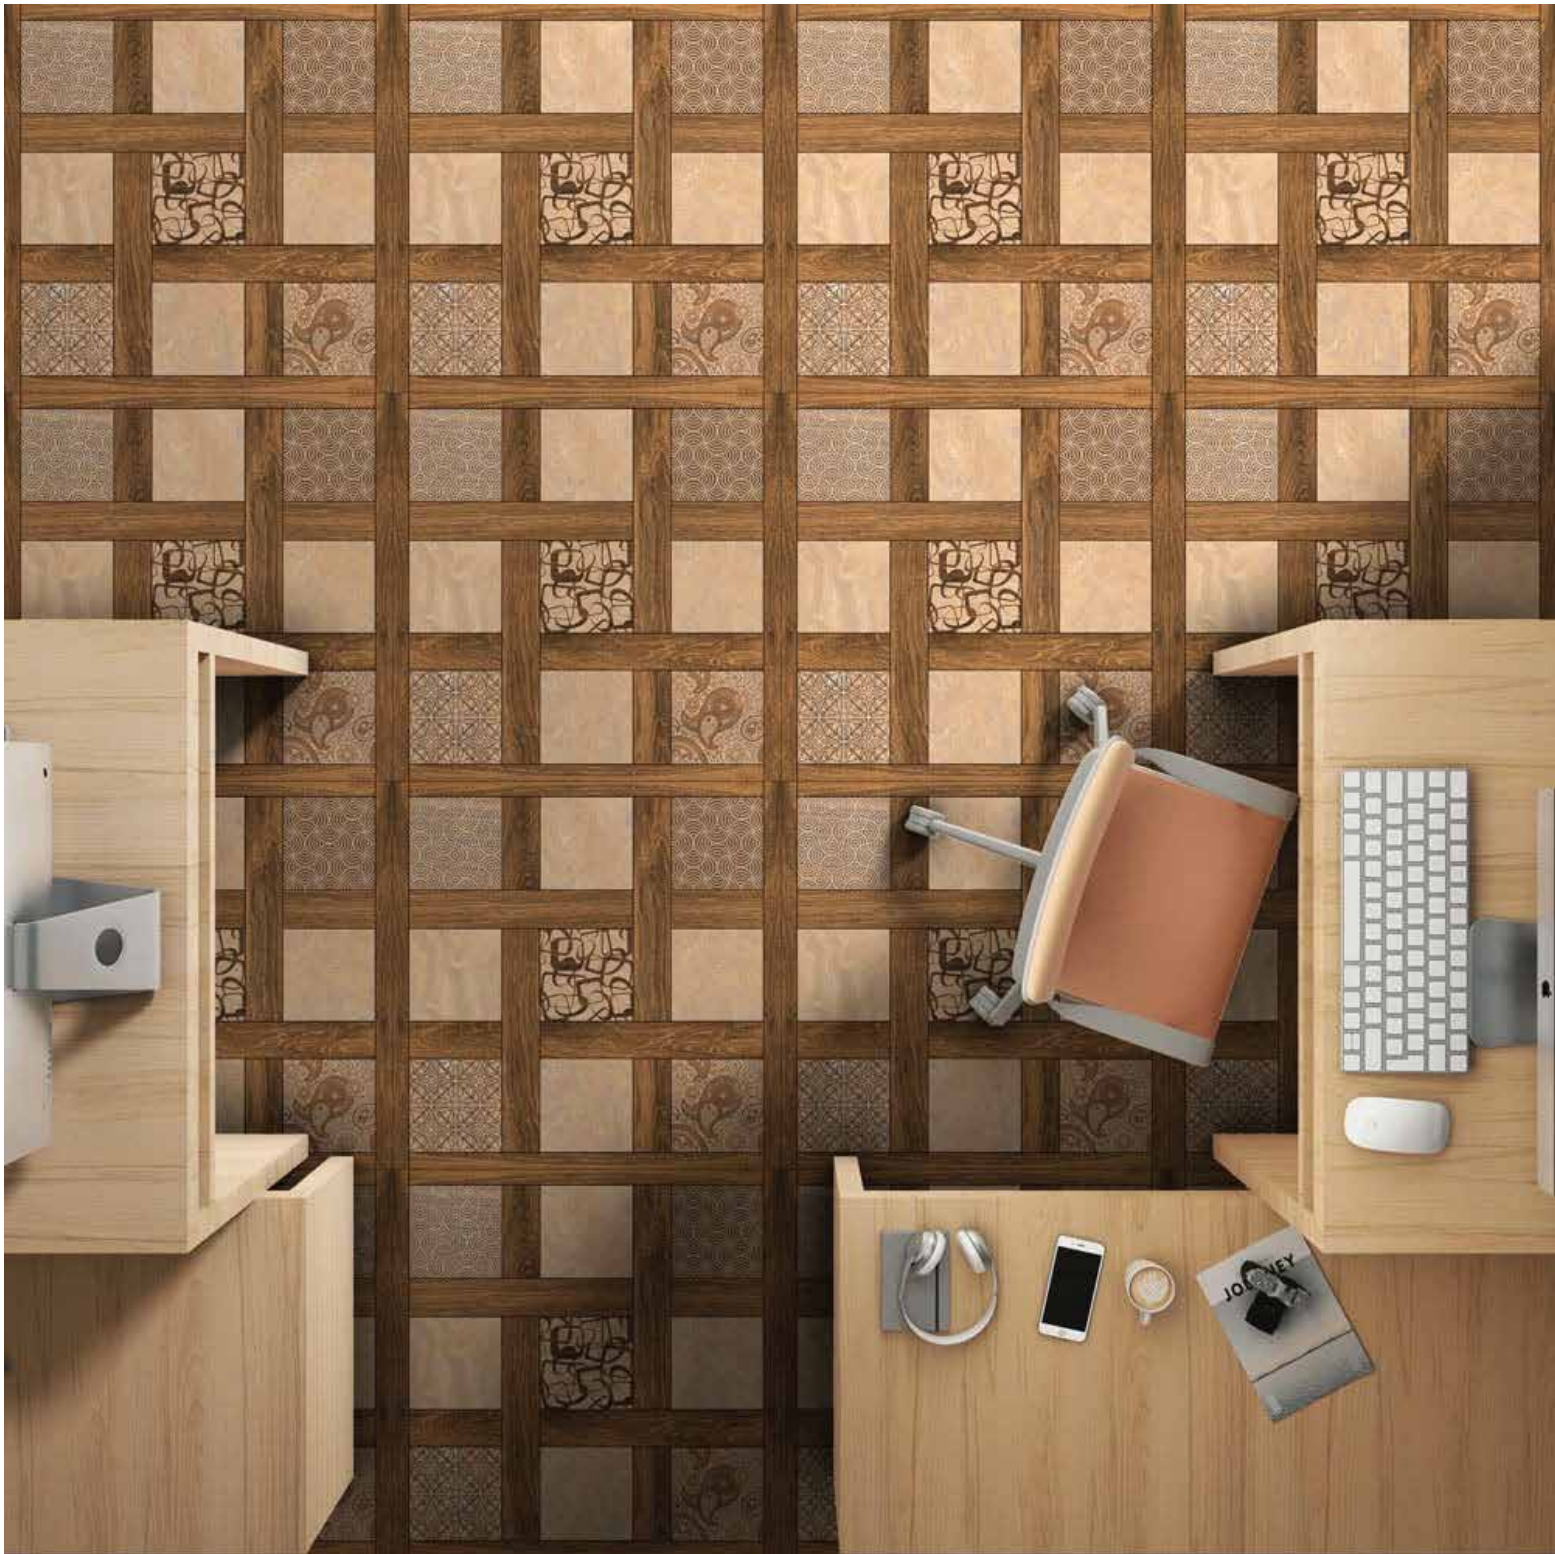

**34114**

 **Harsha**  
**Tiles**  
*Celebrate life in style*

Size:  
600 X 600 MM

Finish:  
Galicha (Matt)

Thickness:  
8.5 MM

Random:  
1

**341 23**

 **Harsha**  
**Tiles**  
*Celebrate life in style*