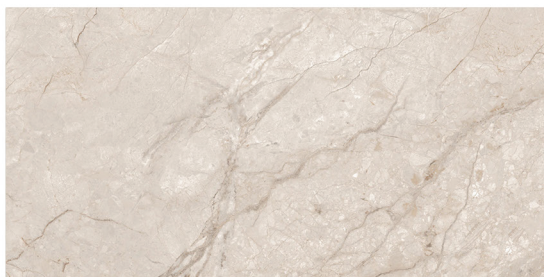

800X1600mm

DIGITAL GLAZED VITRIFIED TILES

SILK SATIN

HT-9011-SS MATT

RANDOMS

800X1600mm

DIGITAL GLAZED VITRIFIED TILES

SILK SATIN

HT-9007-SS MATT

RANDOMS

800X1600mm

DIGITAL GLAZED VITRIFIED TILES

SILK SATIN

HT-9010-SS MATT

4 RANDOMS FACES