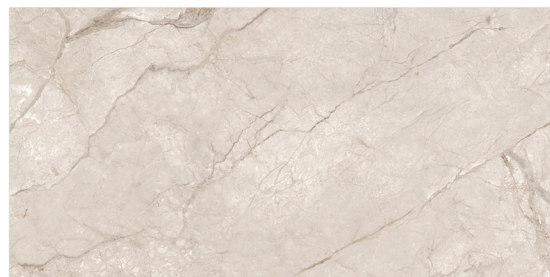

800X1600mm

DIGITAL GLAZED VITRIFIED TILES

SILK SATIN

HT-9011-SS MATT

RANDOMS

800X1600mm

DIGITAL GLAZED VITRIFIED TILES

SILK SATIN

HT-9007-SS MATT

RANDOMS

800X1600mm

DIGITAL GLAZED VITRIFIED TILES

SILK SATIN

HT-9010-SS MATT

4 RANDOMS FACES