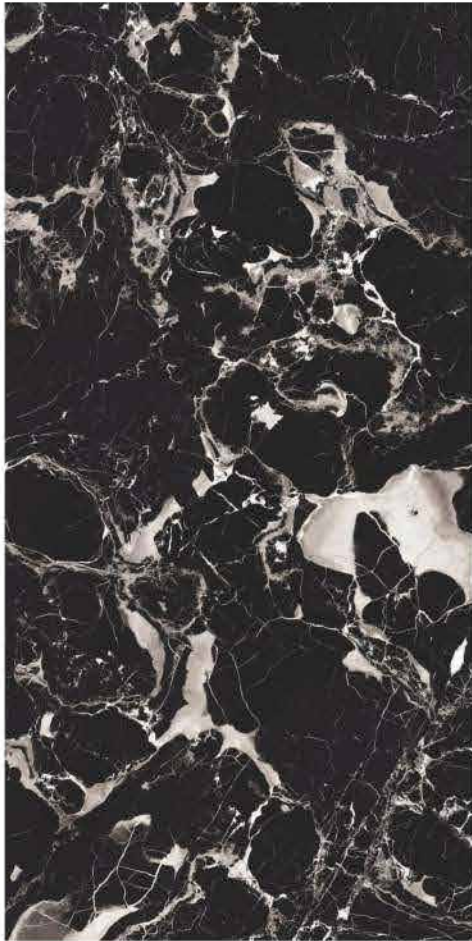

HT-80106

RANDOM - 4

HT-80107

RANDOM - 4

GLAZED VITRIFIED TILES

Size : 800x1600mm _____
Finish : Glossy & High Glossy

Preview: HT-80108

MARBLE