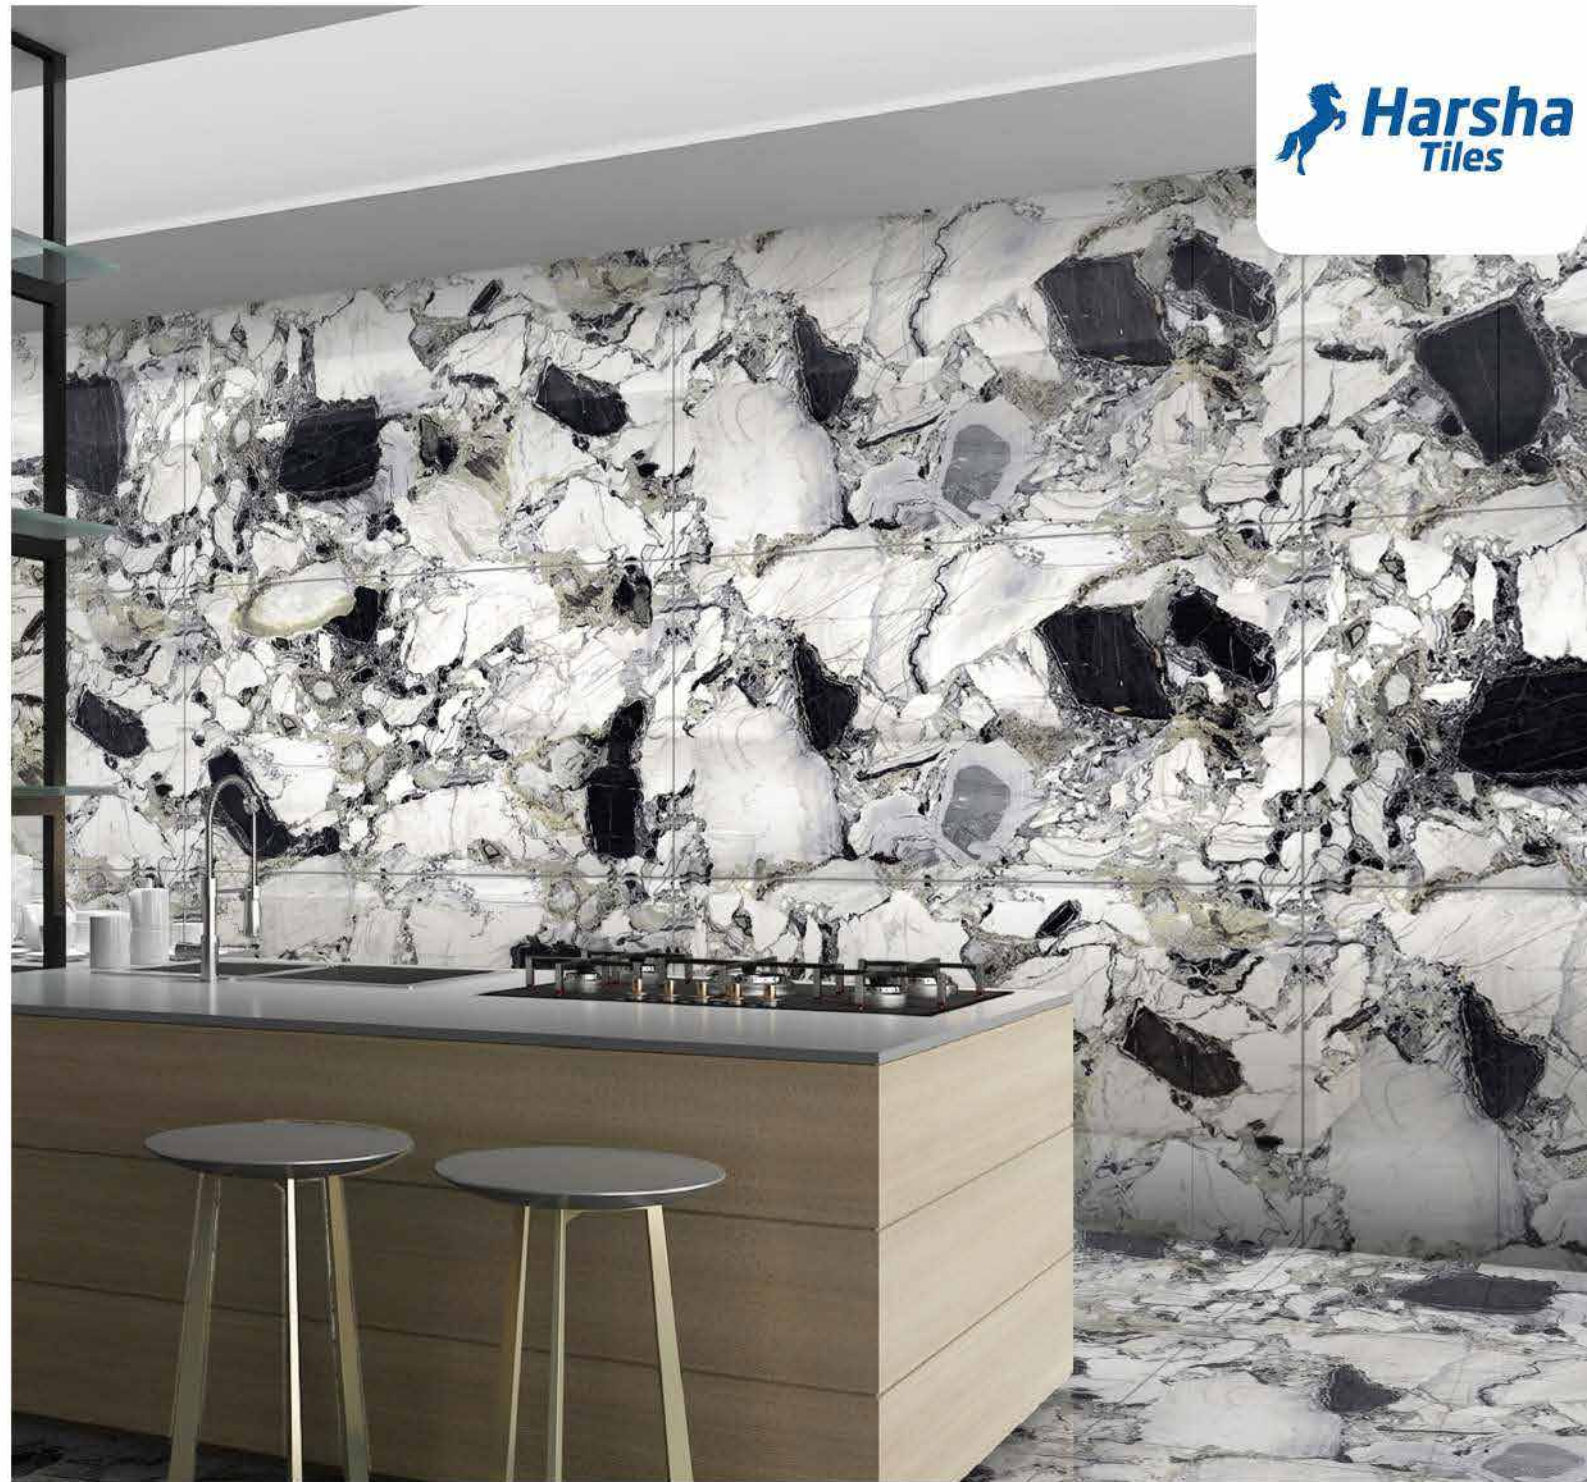

MARBLE +

EMERLAD JADE

Available size :
800x1600mm

Finish
Hi-Gloss

Thickness
9mm

Design
End Less (4 Phase)