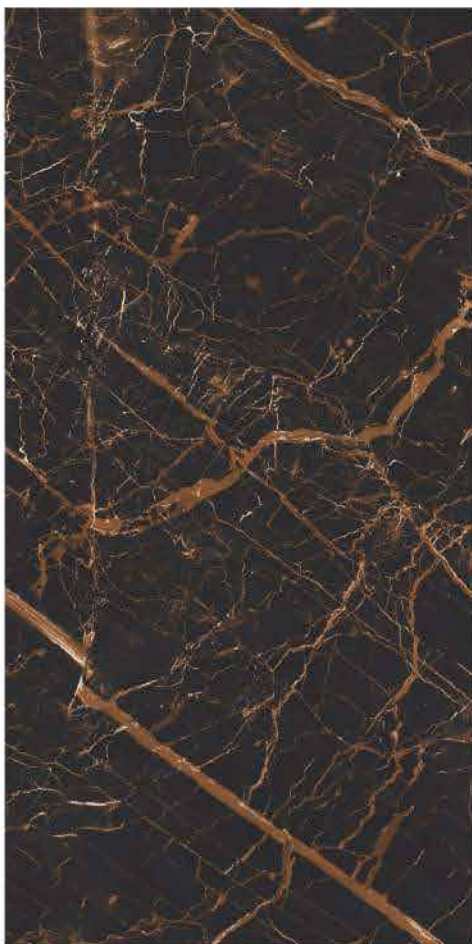

ESTADA

Available size :
800x1600mm

Finish
Hi-Gloss

Thickness
9mm

Design
Random (4Phase)

MARBLE

SAINT LAURENT

Available size :
800x1600mm