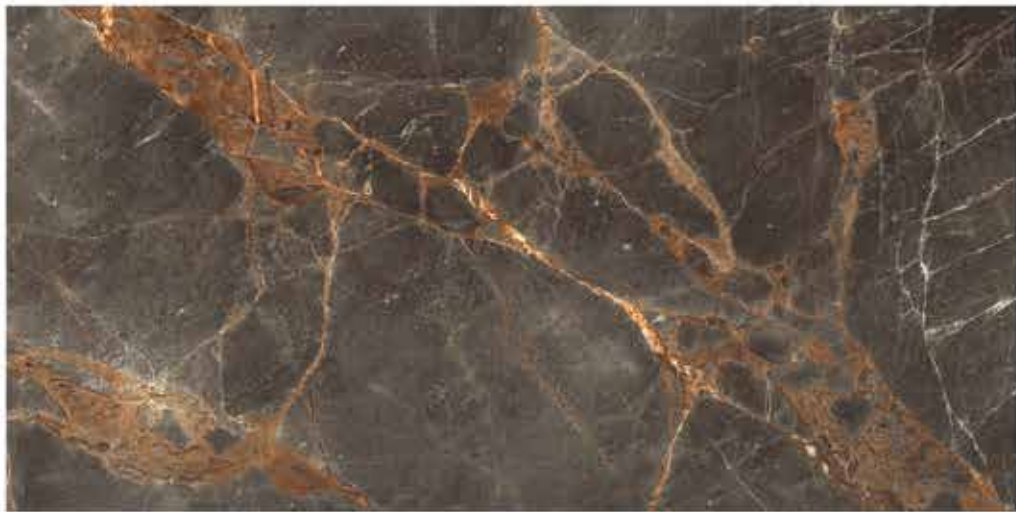

800X1600mm

DIGITAL GLAZED VITRIFIED TILES

HIGH GLOSS

HT-9014-HG