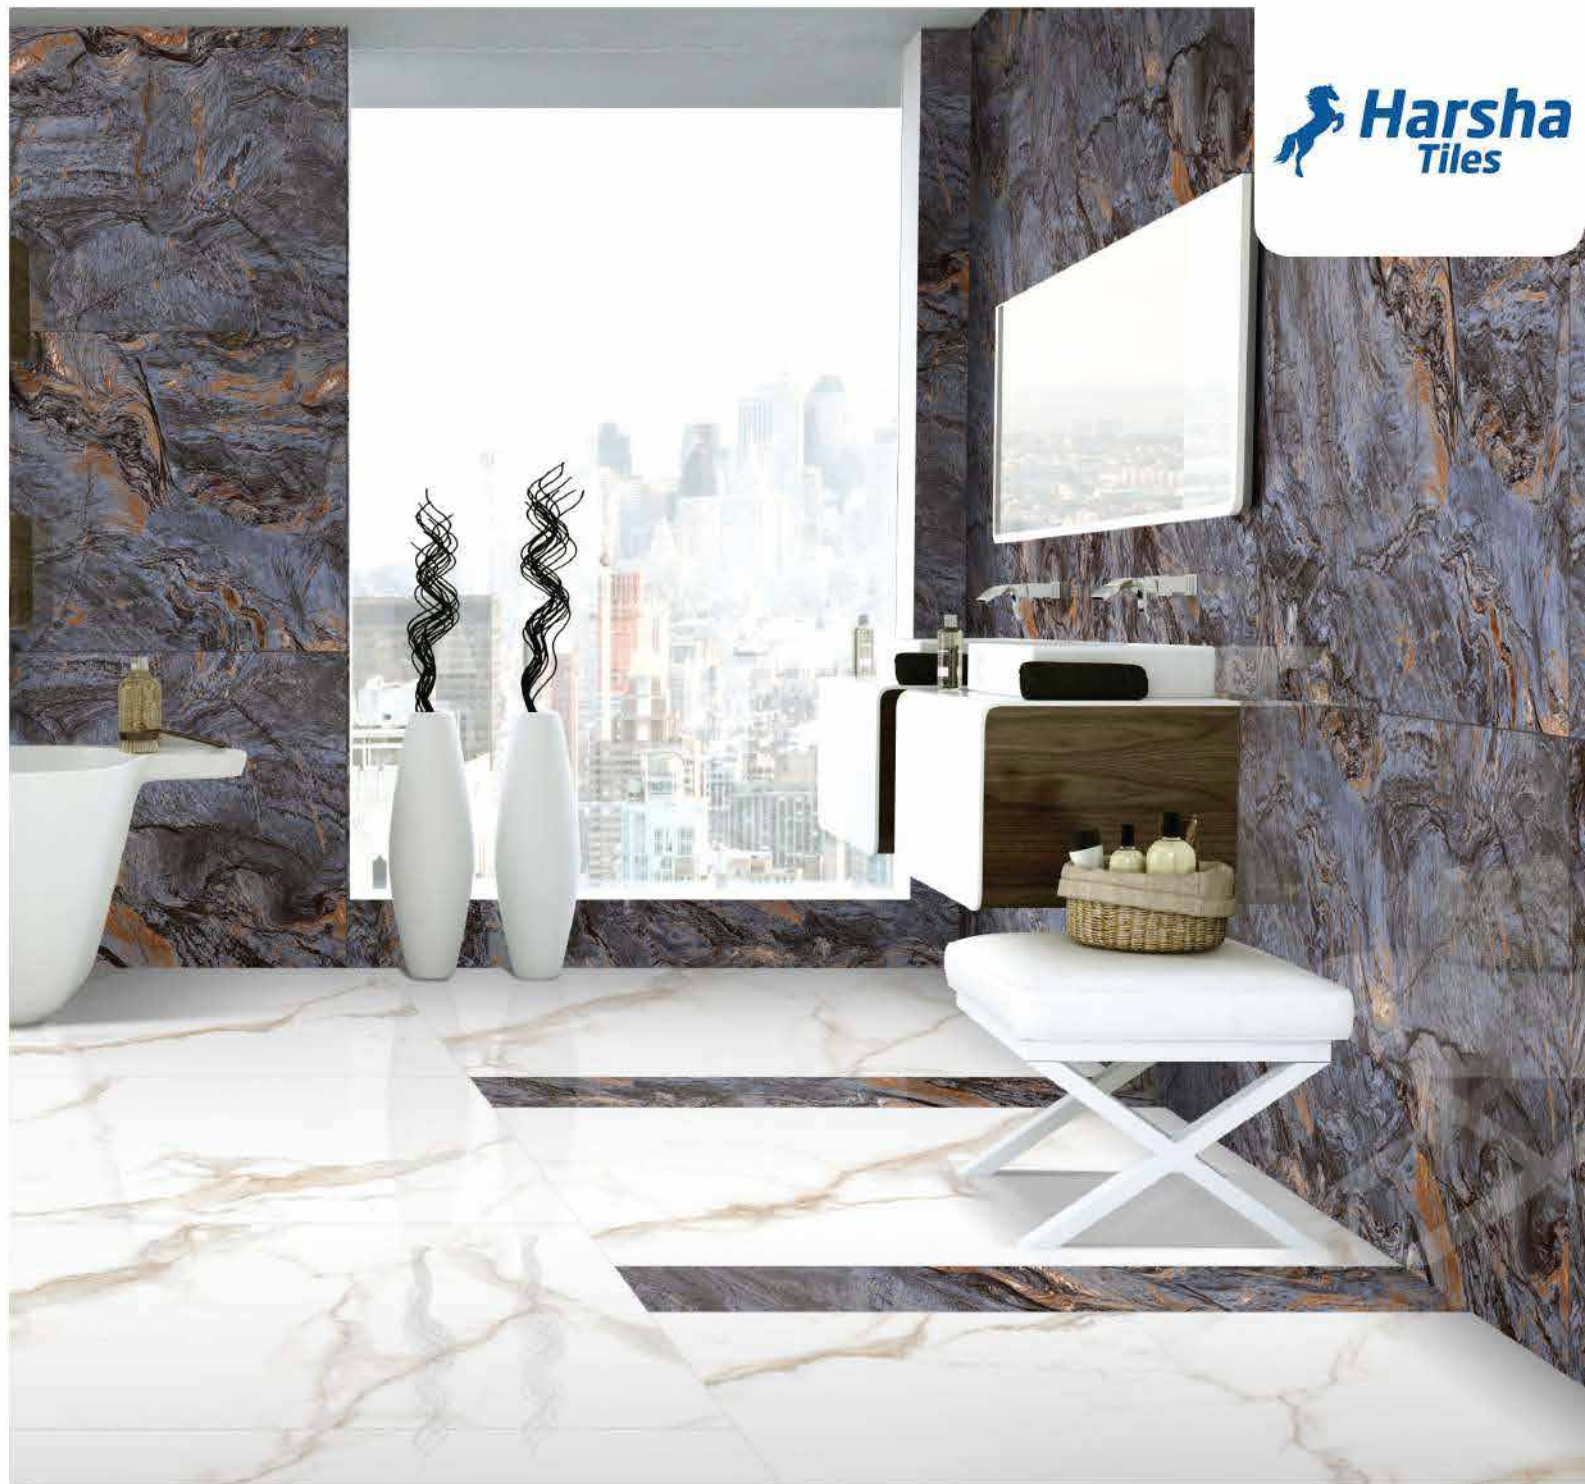

MARBLE

NEW ARRIVAL

ROYAL ONYX AZUL

Available size :
800x1600mm

Finish
Hi-Gloss

Thickness
9mm

Design
Random (3Phase)

MARBLE

BLUE BOLIVIA

Available size :
800x1600mm

Finish
Hi-Gloss

Thickness
9mm

Design
Random (4Phase)

MARBLE 

MARMOR AZUL

Available size :
800x1600mm