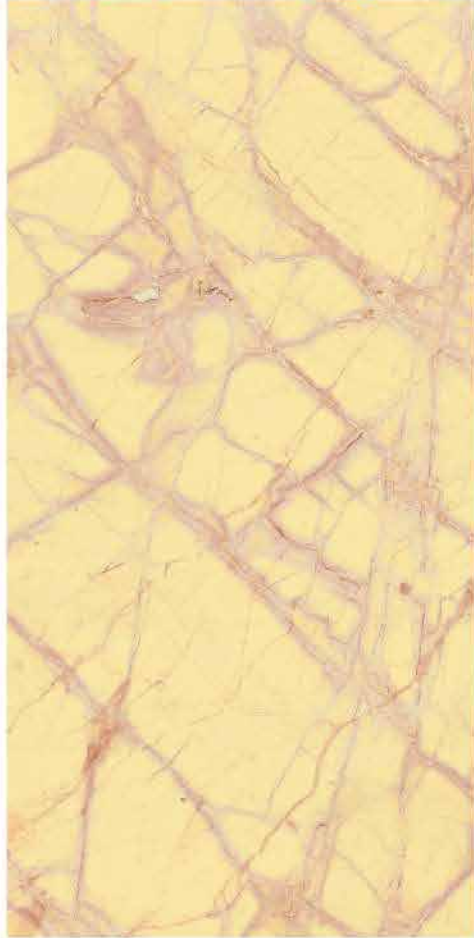

RED ONYX

Available size :
800x1600mm

Finish
Hi-Gloss

Thickness
9mm

Design
Random (4Phase)

BOE

NEW ARRIVAL

TRIANA YELLOW