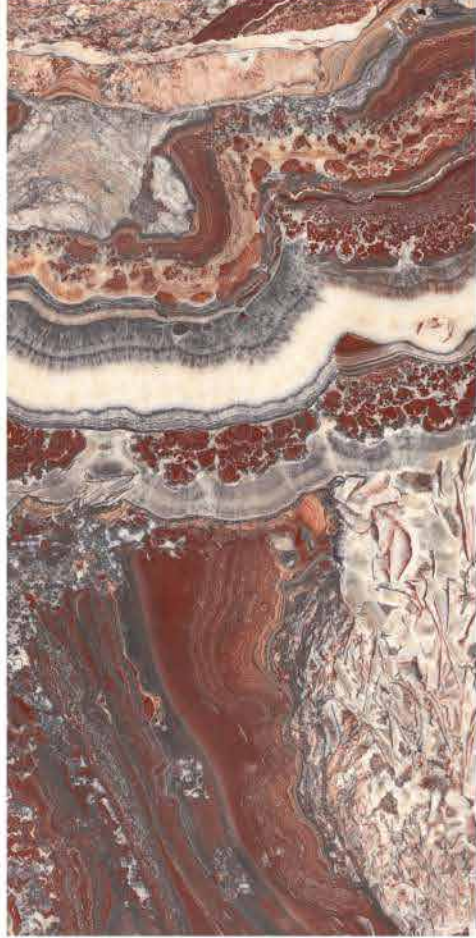

NEW ARRIVAL

RED ROCK

Available size :
800x1600mm

Thickness
9mm

Finish
Hi-Gloss

Design
Random (3Phase)

BOE

NEW ARRIVAL

RED ONYX

Available size :
800x1600mm

Finish
Hi-Gloss

Thickness
9mm

Design
Random (4Phase)

BOE

NEW ARRIVAL

TRIANA YELLOW