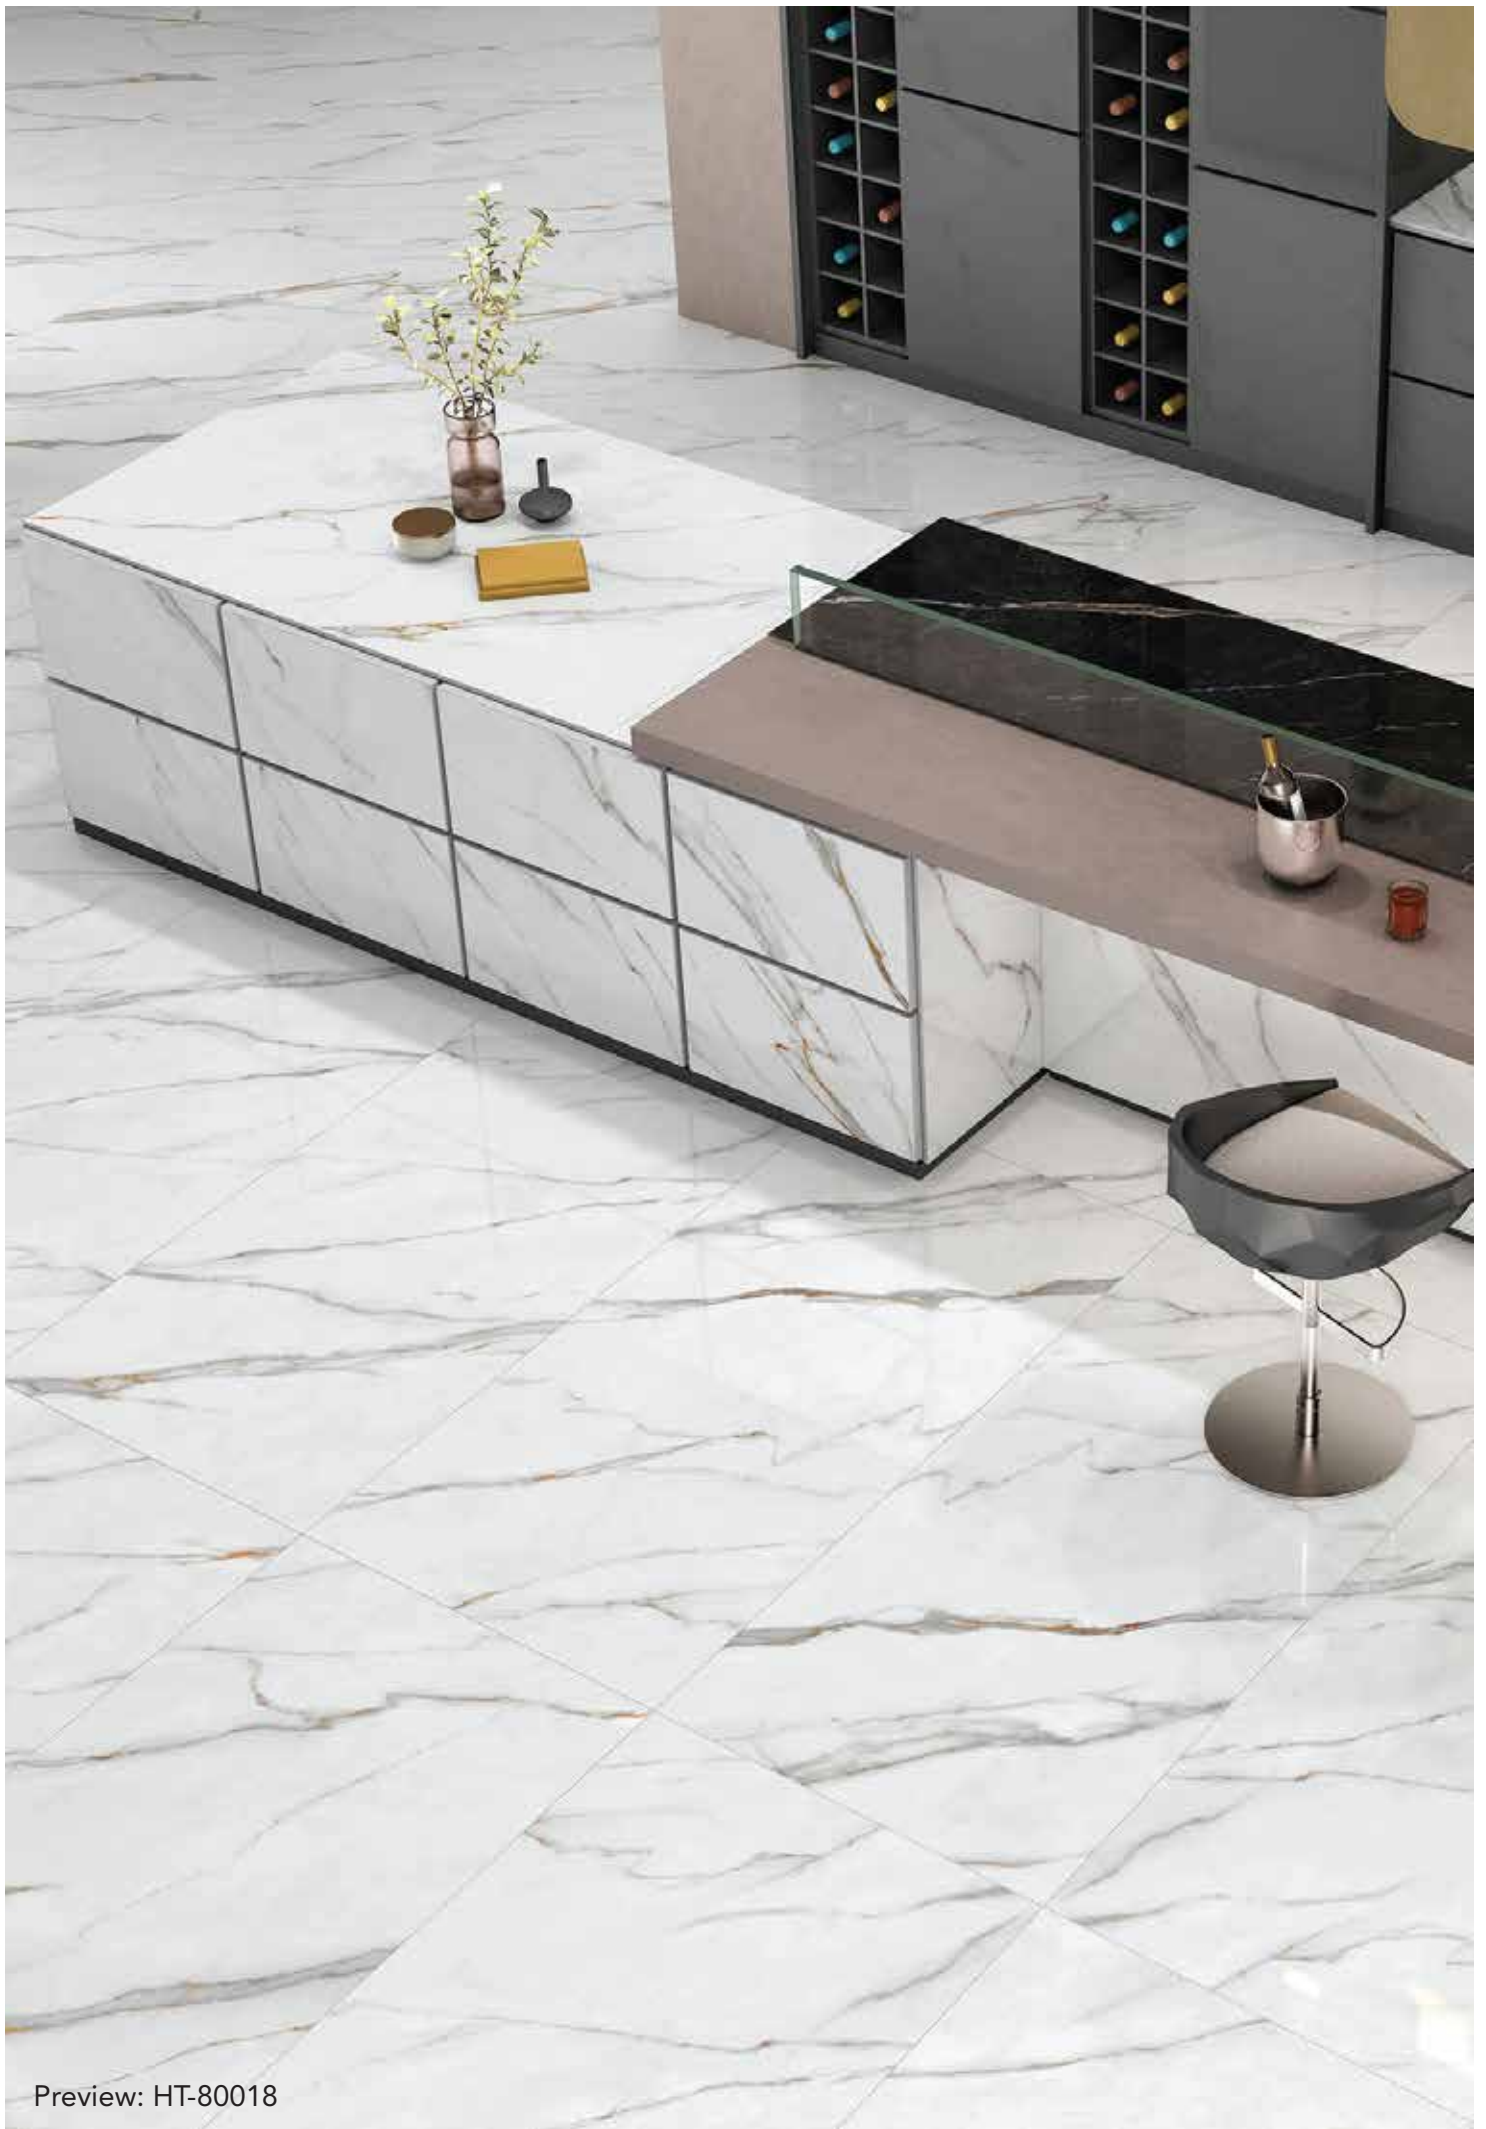

RANDOM - 4

HT-80017

RANDOM - 4

GLAZED VITRIFIED TILES

Size : 800x1600mm
Finish : Glossy & High Glossy

Preview: HT-80018

GLOSSY

HT-80018