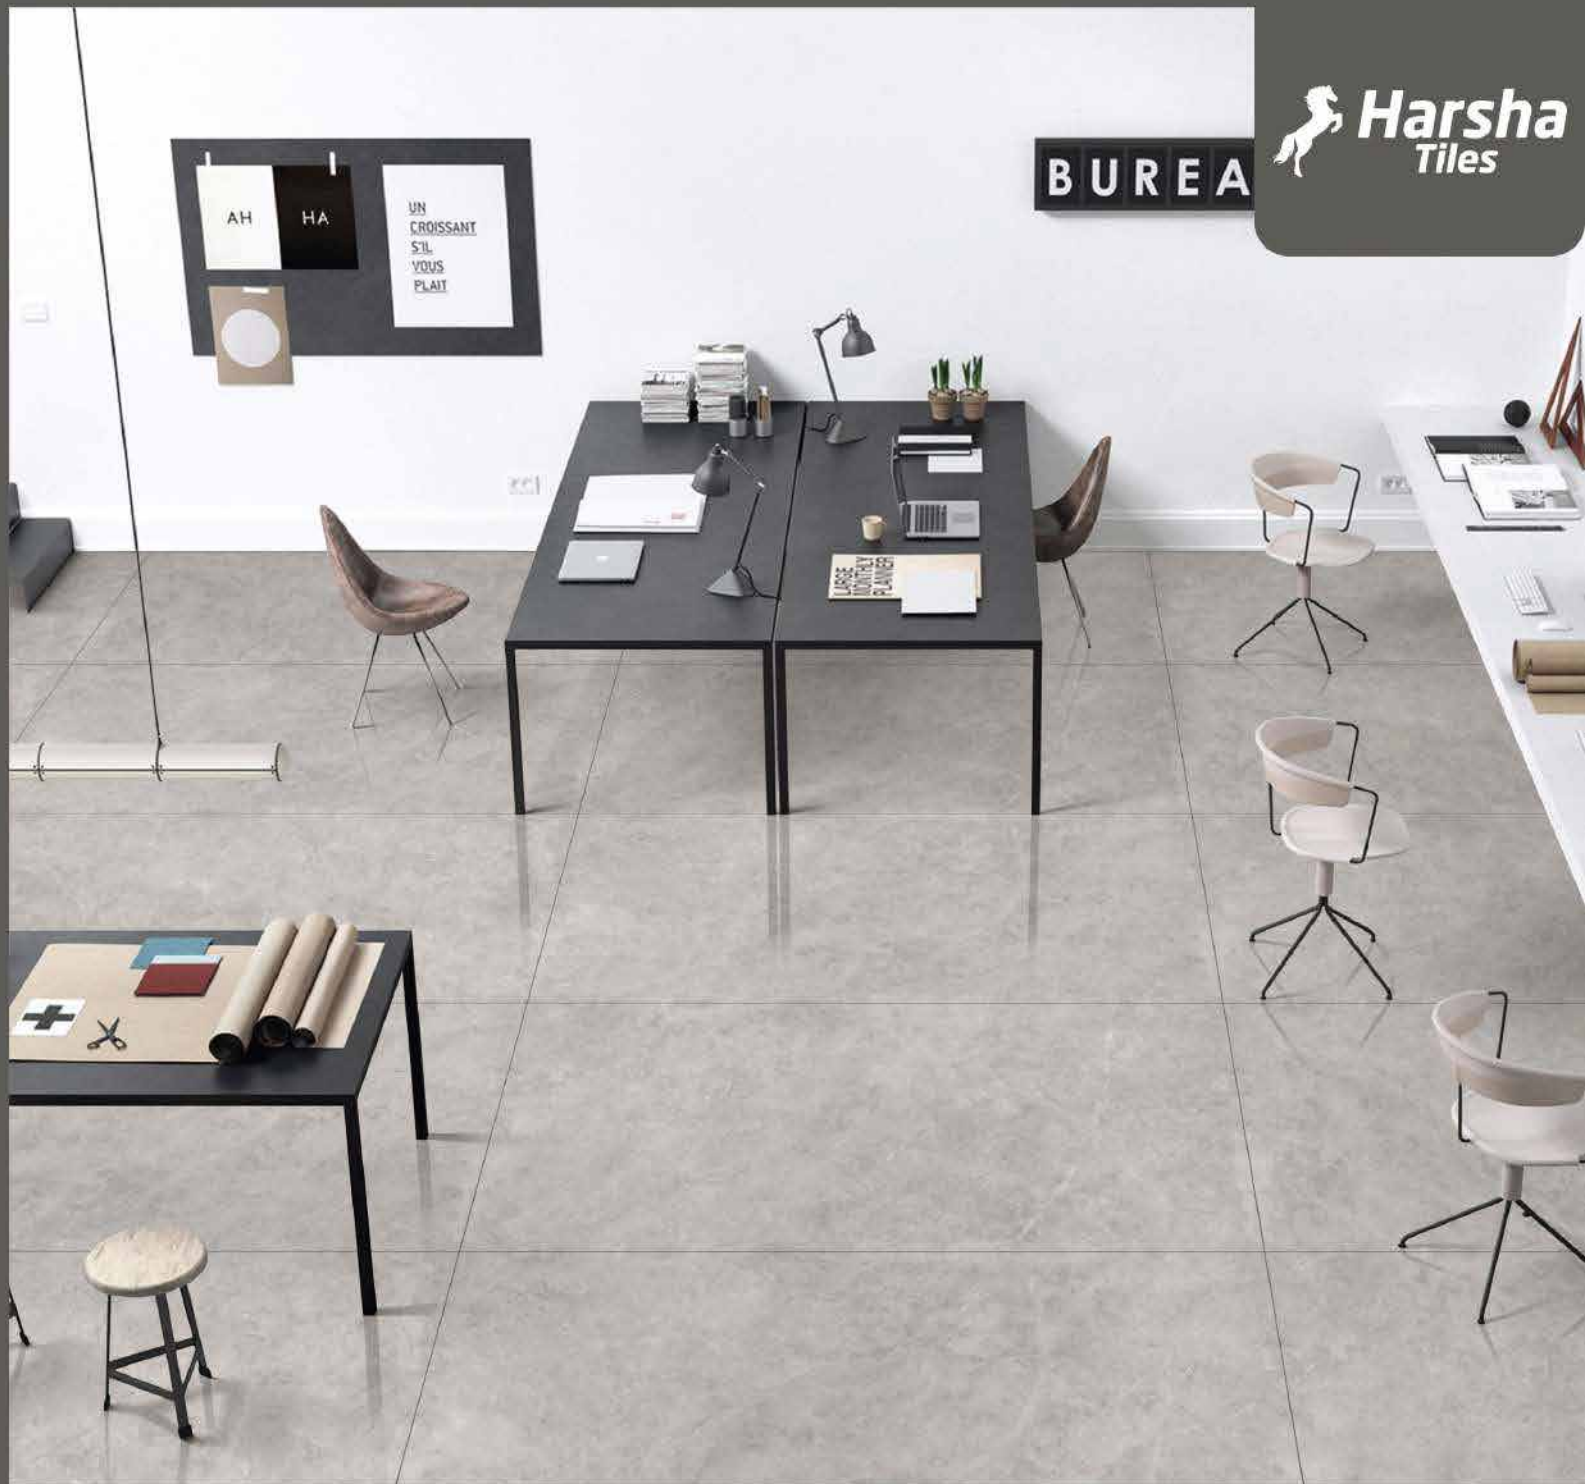

MARBLE +

NEW ARRIVAL

LIMS GREY

Available size
800x1600mm

Finish
Glossy

Thickness
9mm

Design
End Less (4 Phase)

MARBLE +