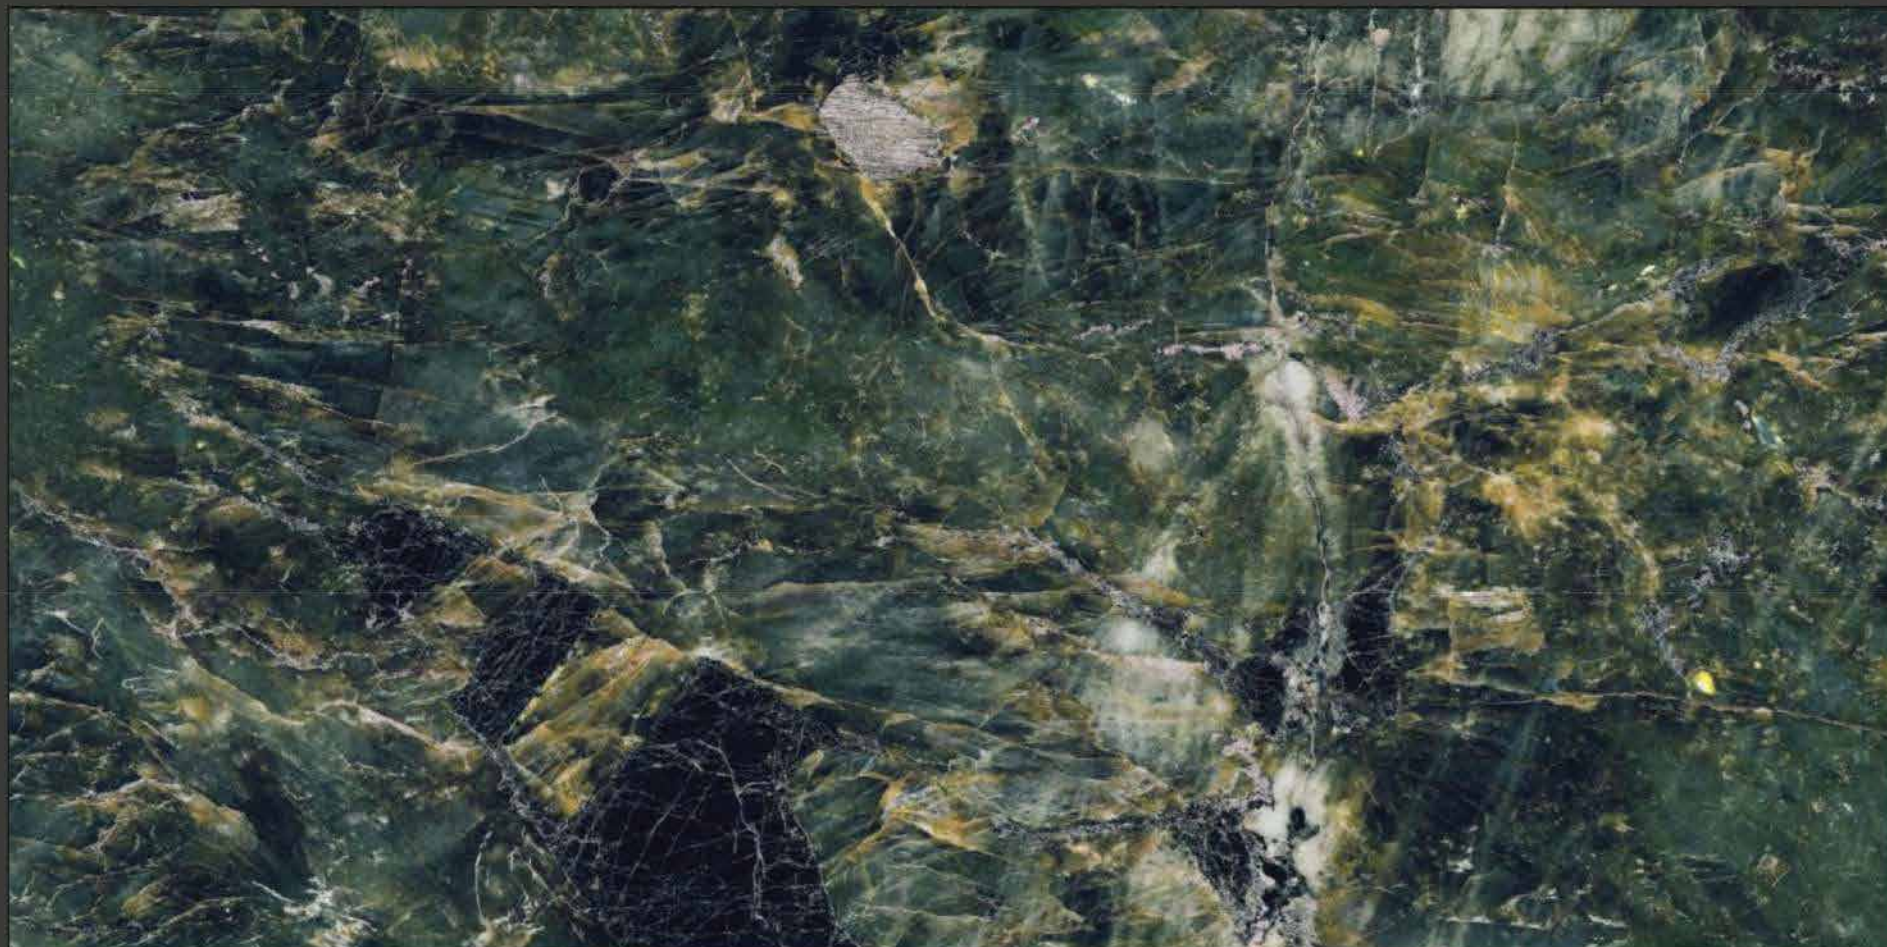

RAIN FOREST GREEN

800X1600 MM

GLOSSY