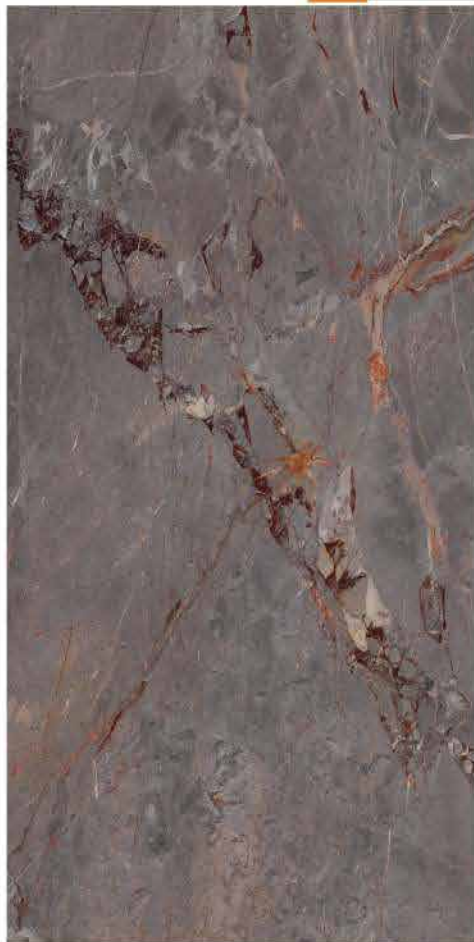

MARBLE

NEW ARRIVAL

SARREN COLLIN NATURAL

Available size:
800x1600mm

Finish
Glossy

Thickness
9mm

Design
Random (4Phase)