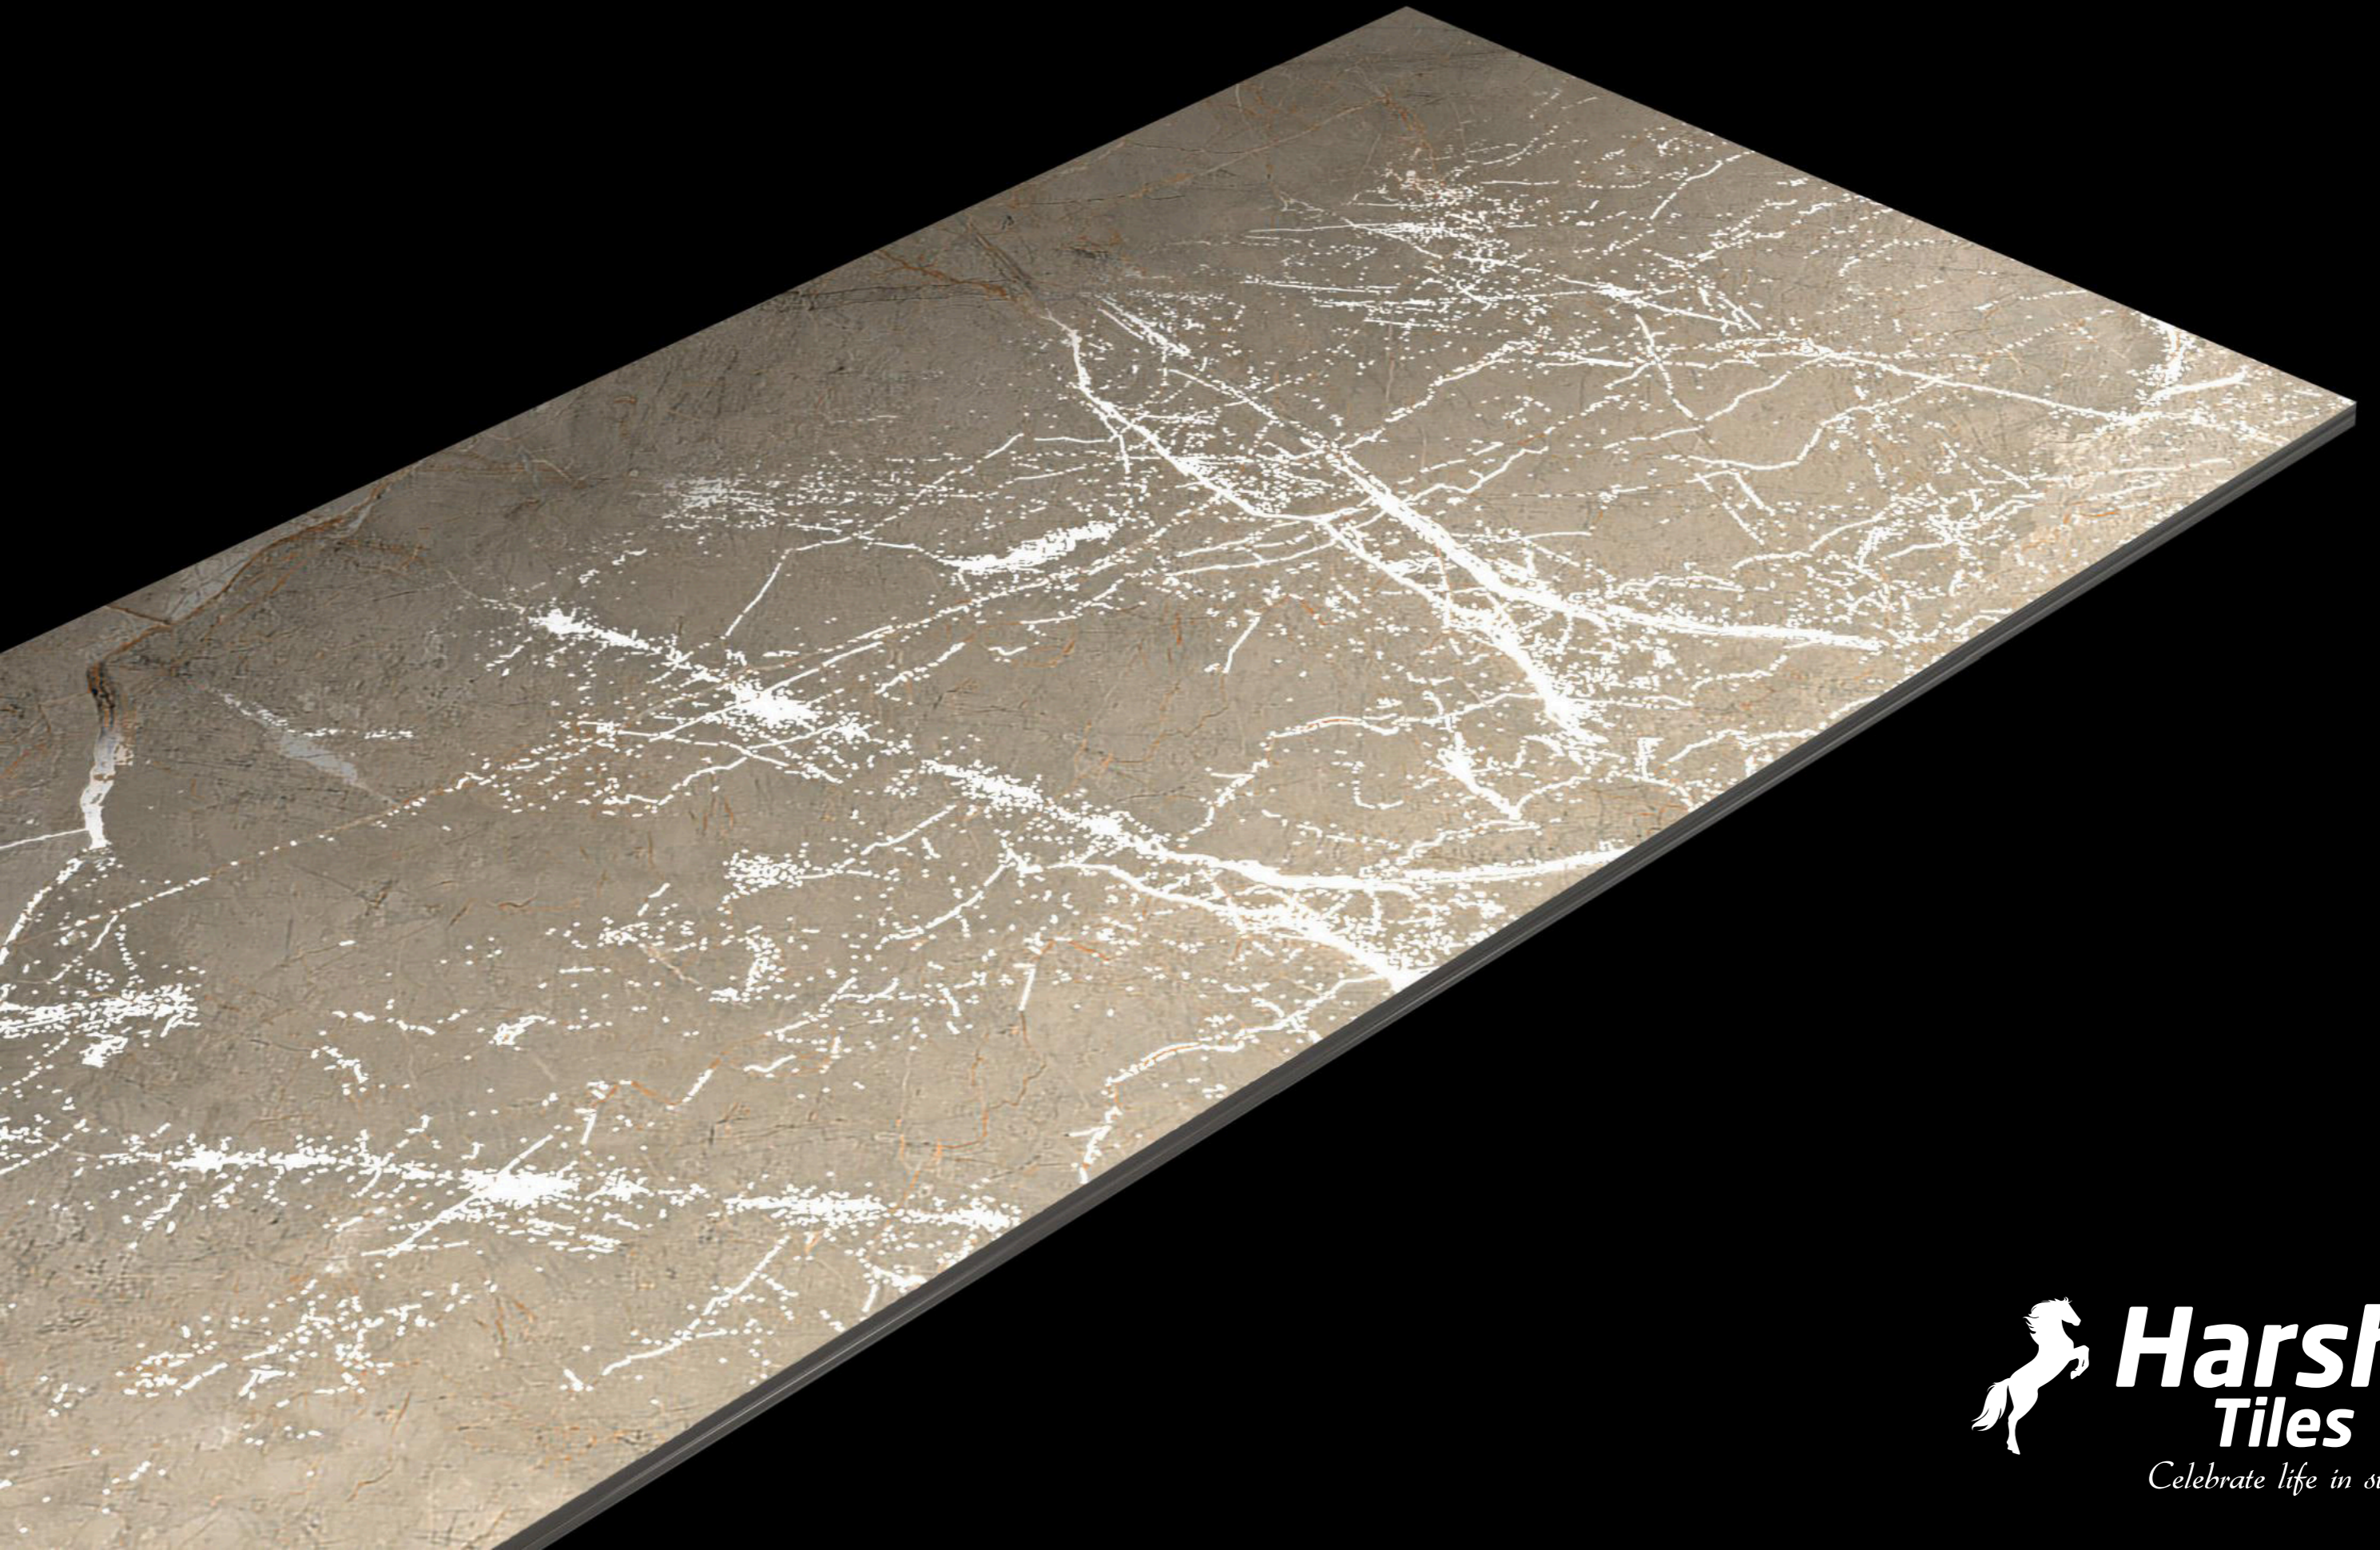

HOSPITAL

FACTORY

TRAIN

AIRPORT

OXFORD BEIGE

 **Harsha**
Tiles
Celebrate life in style

OXFORD BEIGE

SIZE : 600X1200 MM
FINISH : CARVING