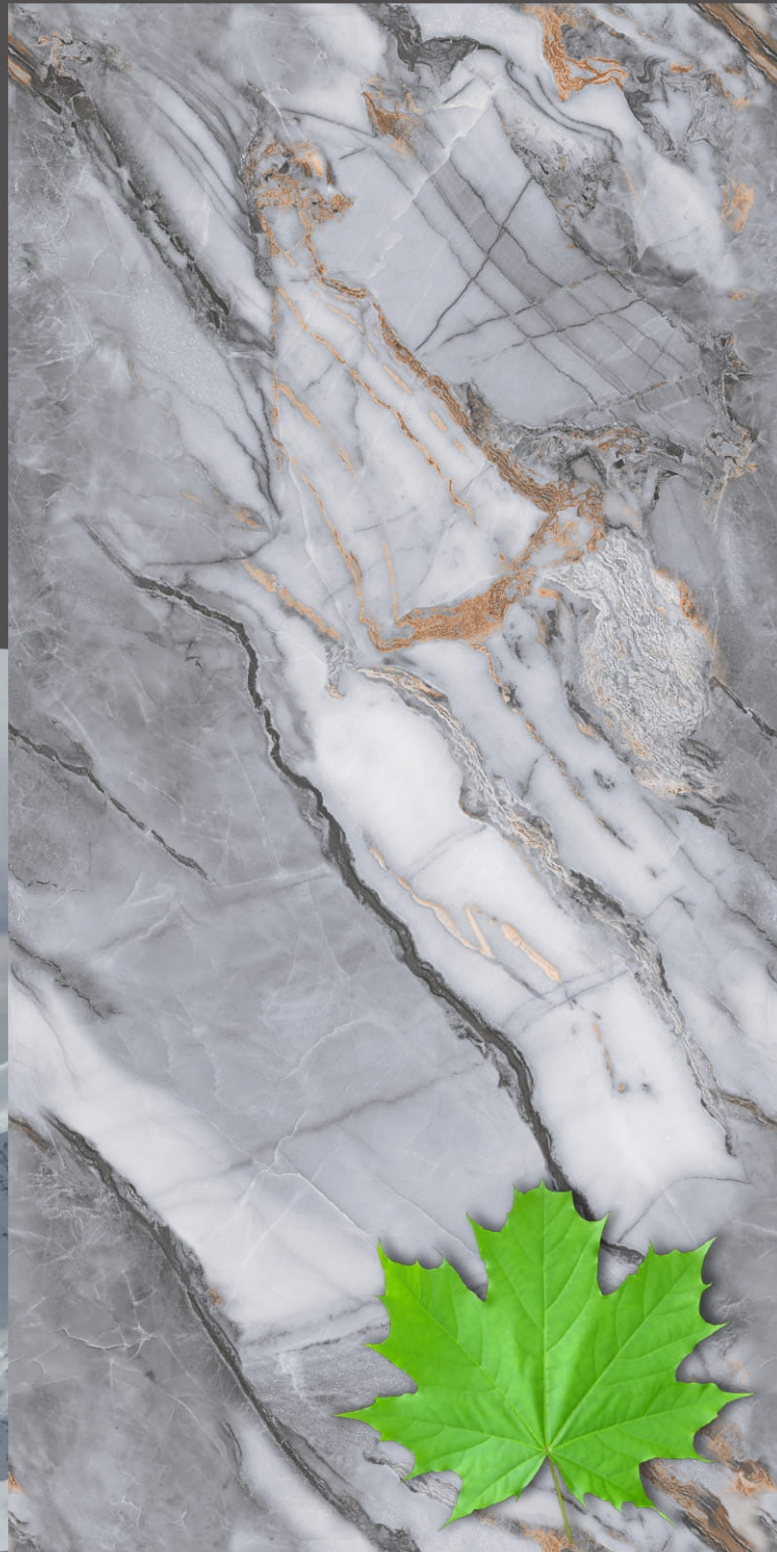

☰ SATUARIO MIRACLE

RANDOM FACE : 4

ENDLESS

SIZE : 600X1200 MM
FINISH : MATT
EFFECT : CARVING

SHELLY BLANDFORD

ENDLESS

SHELLY
BLANDFORD

SHELLY BLANDFORD