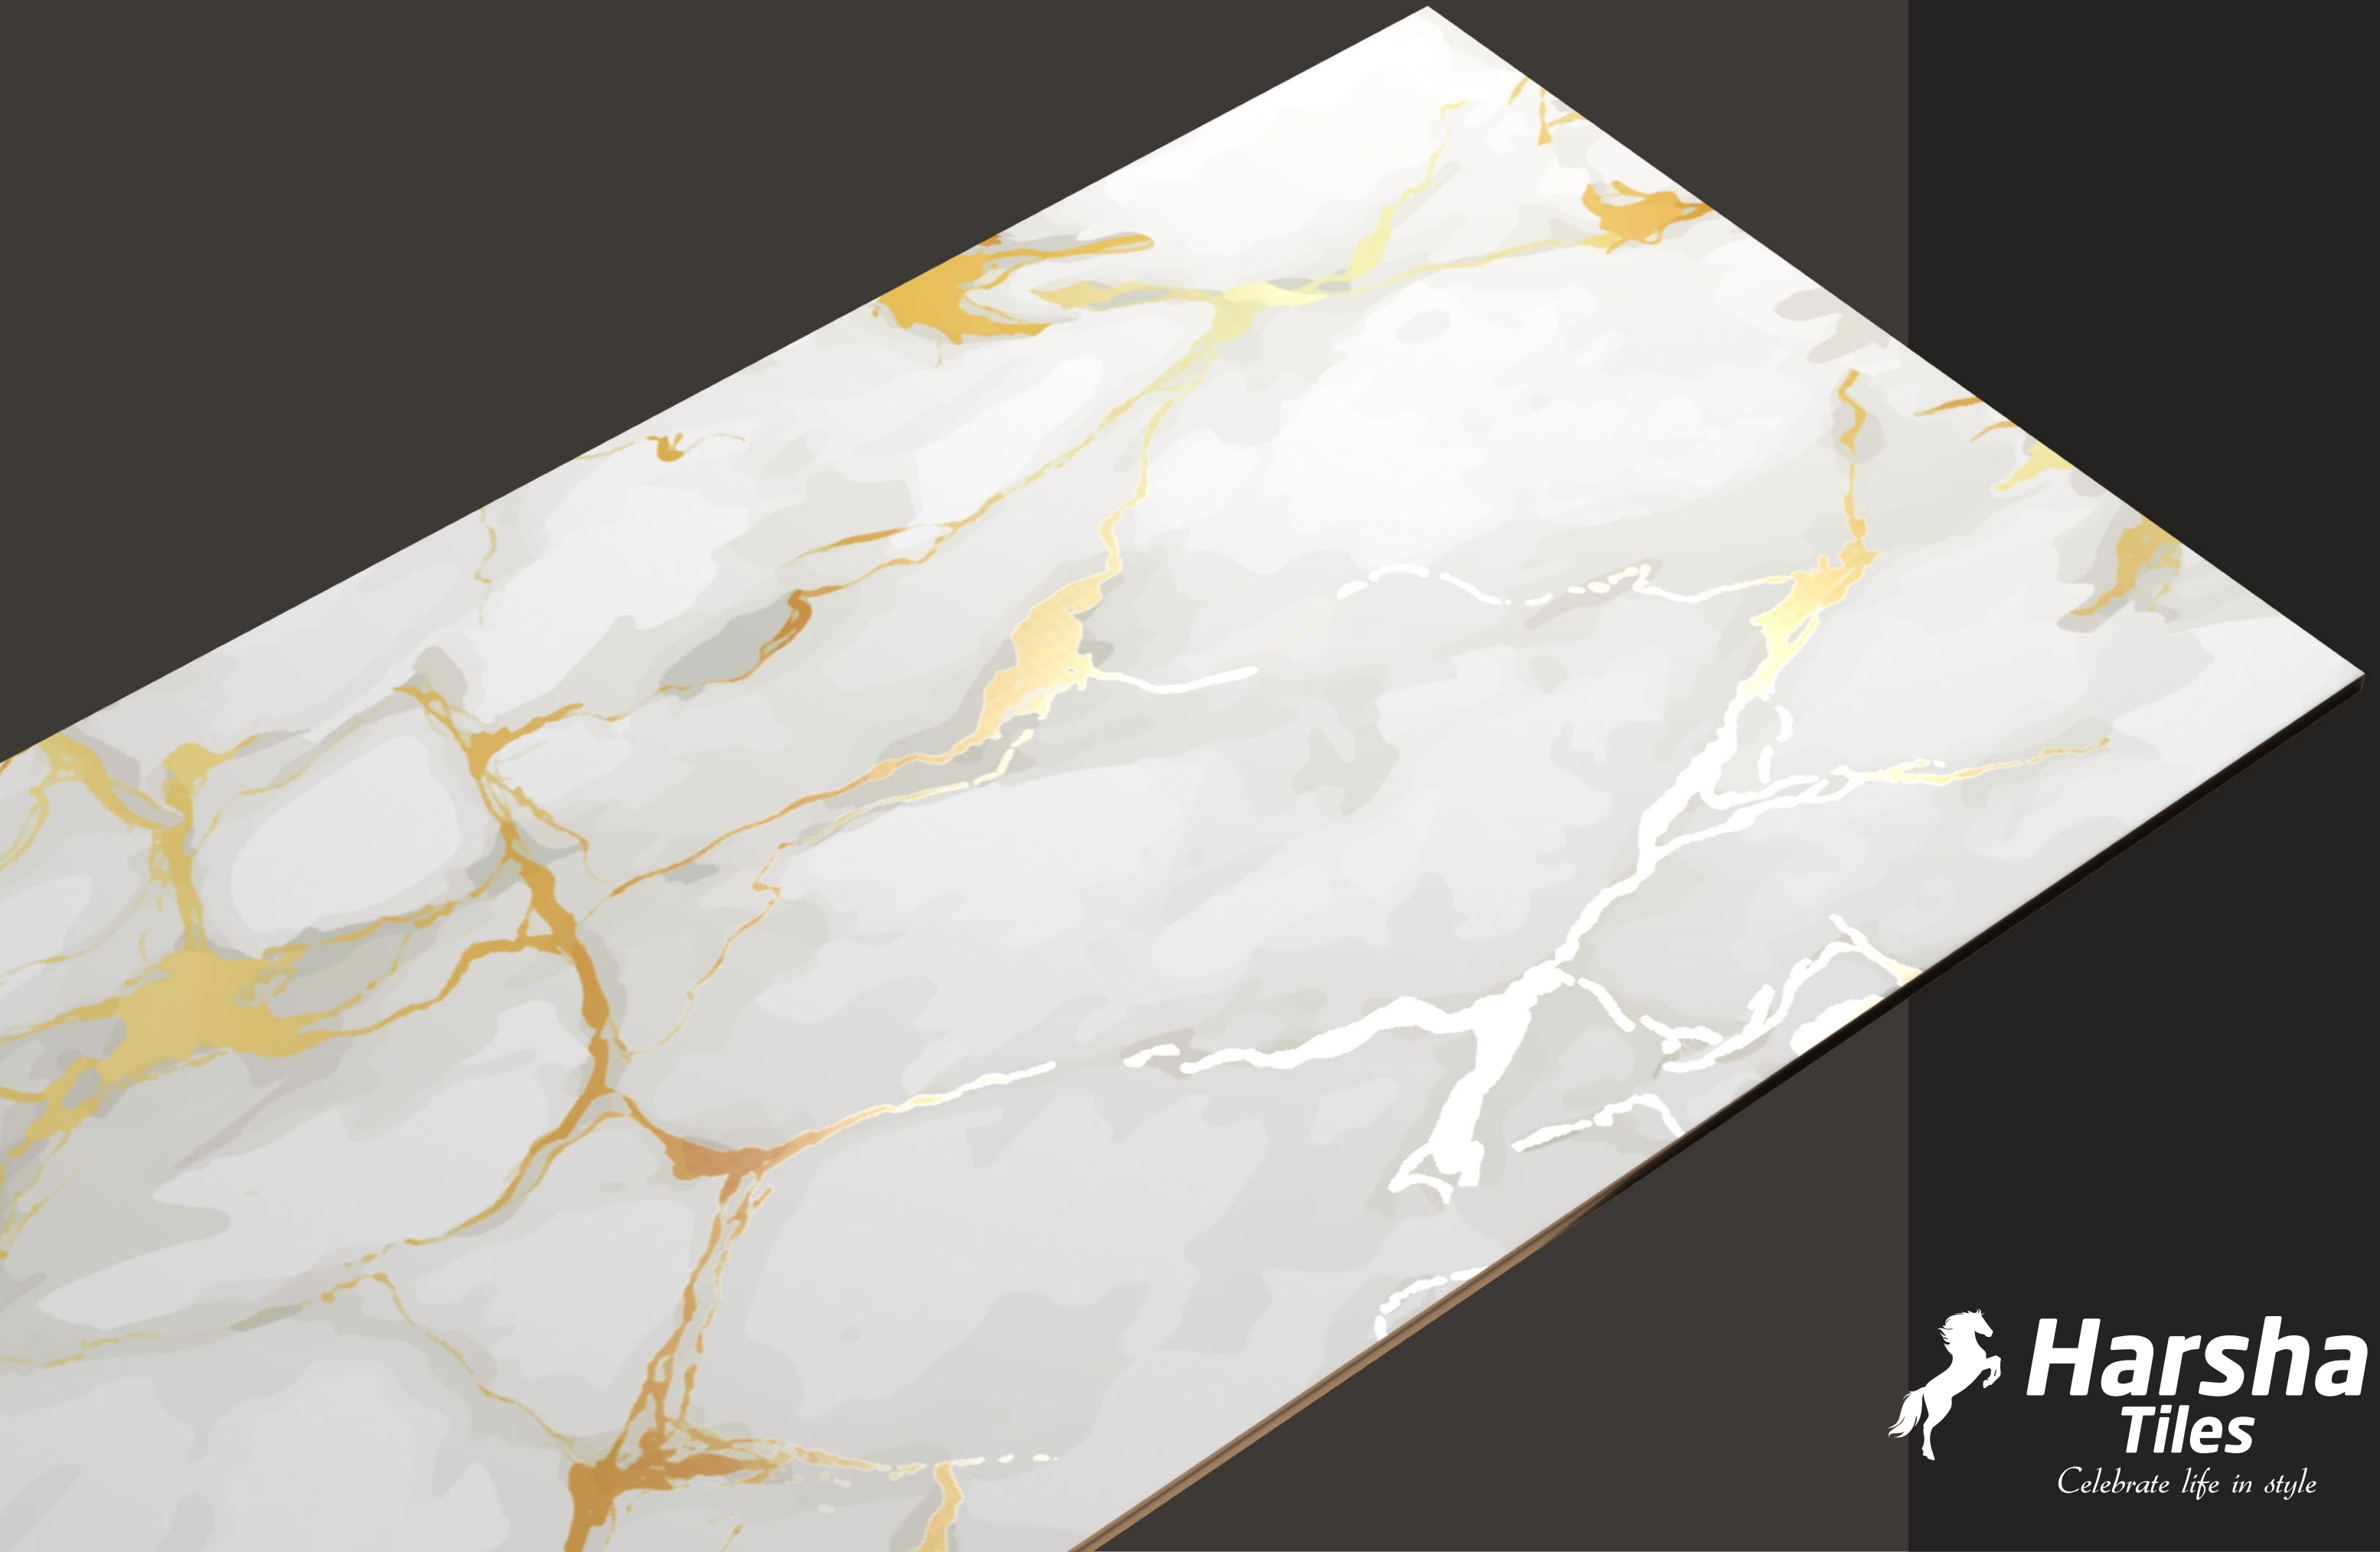

 **Harsha**
Tiles
Celebrate life in style

RANDOM FACE : 3

ENDLESS

SIZE : 600X1200 MM
FINISH : MATT
EFFECT : CARVING

TUNISIA GOLD

ENDLESS

TUNISIA
GOLD

TUNISIA GOLD