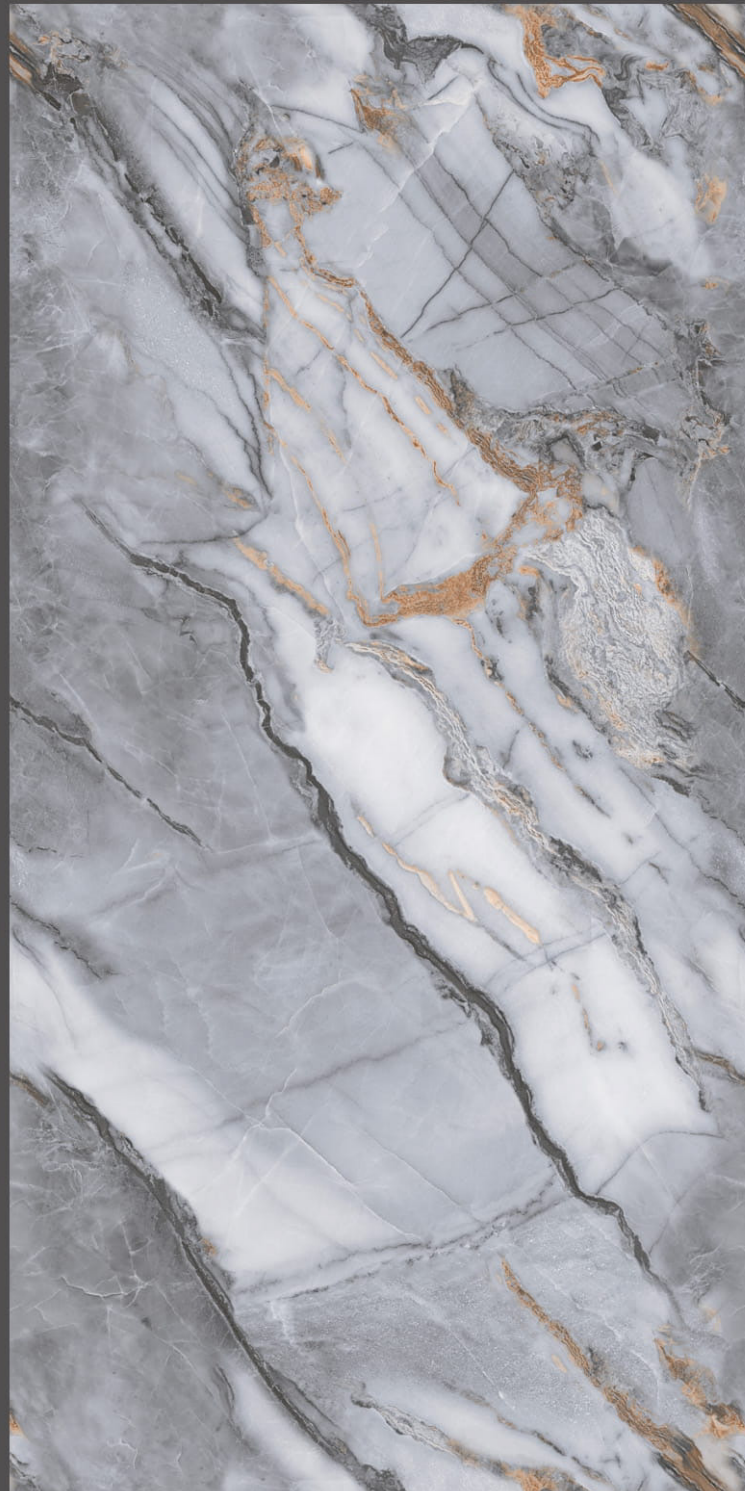

RANDOM FACE : 4

ENDLESS

SIZE : 600X1200 MM
FINISH : MATT
EFFECT : CARVING

SHELLY BLANDFORD