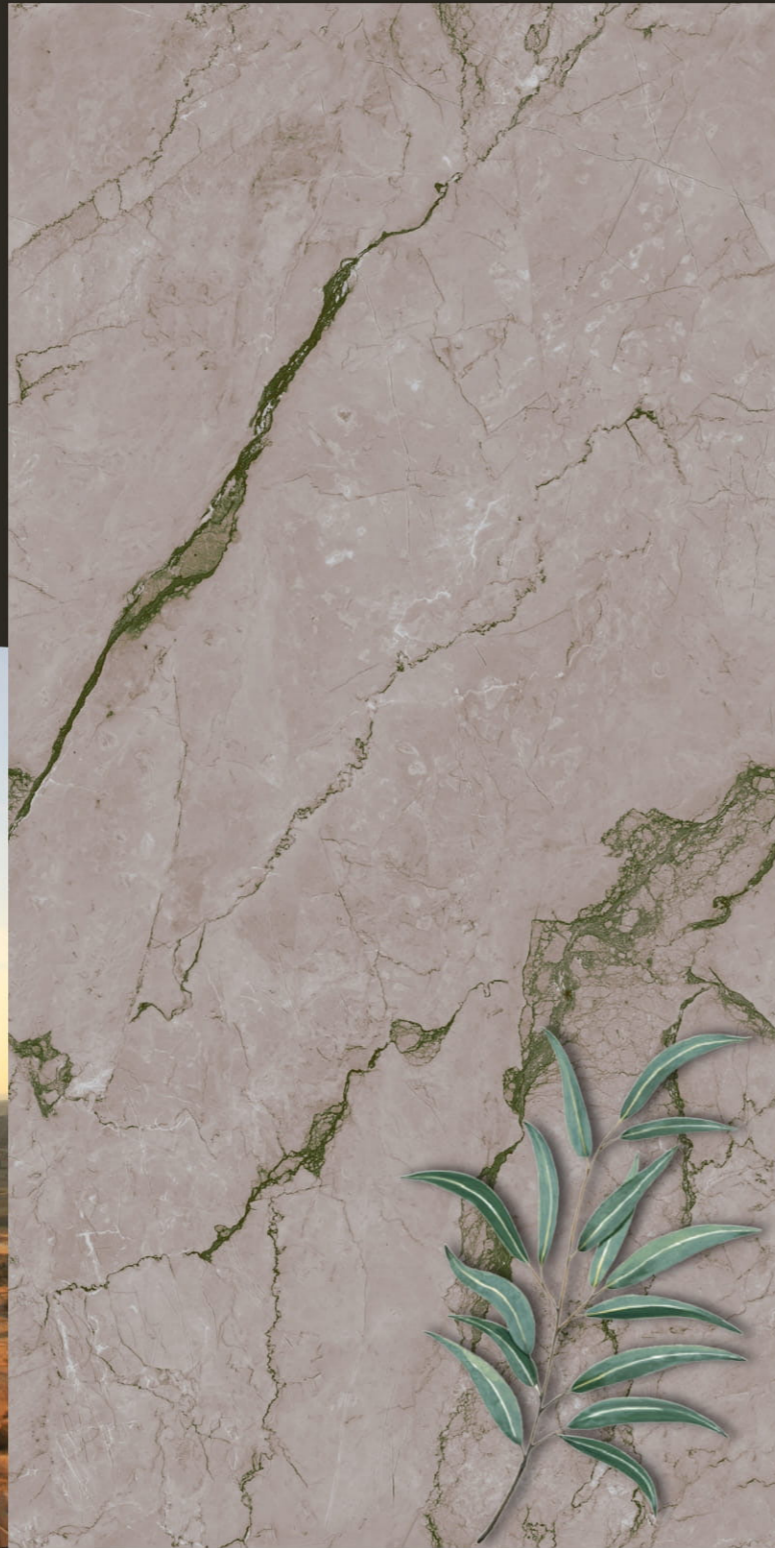

ENDLESS

SIZE : 600X1200 MM
FINISH : MATT
EFFECT : CARVING

NORDIC OLIVE

ENDLESS

**NORDIC
OLIVE**

NORDIC OLIVE

 **Harsha**
Tiles
Celebrate life in style

RANDOM FACE : 4