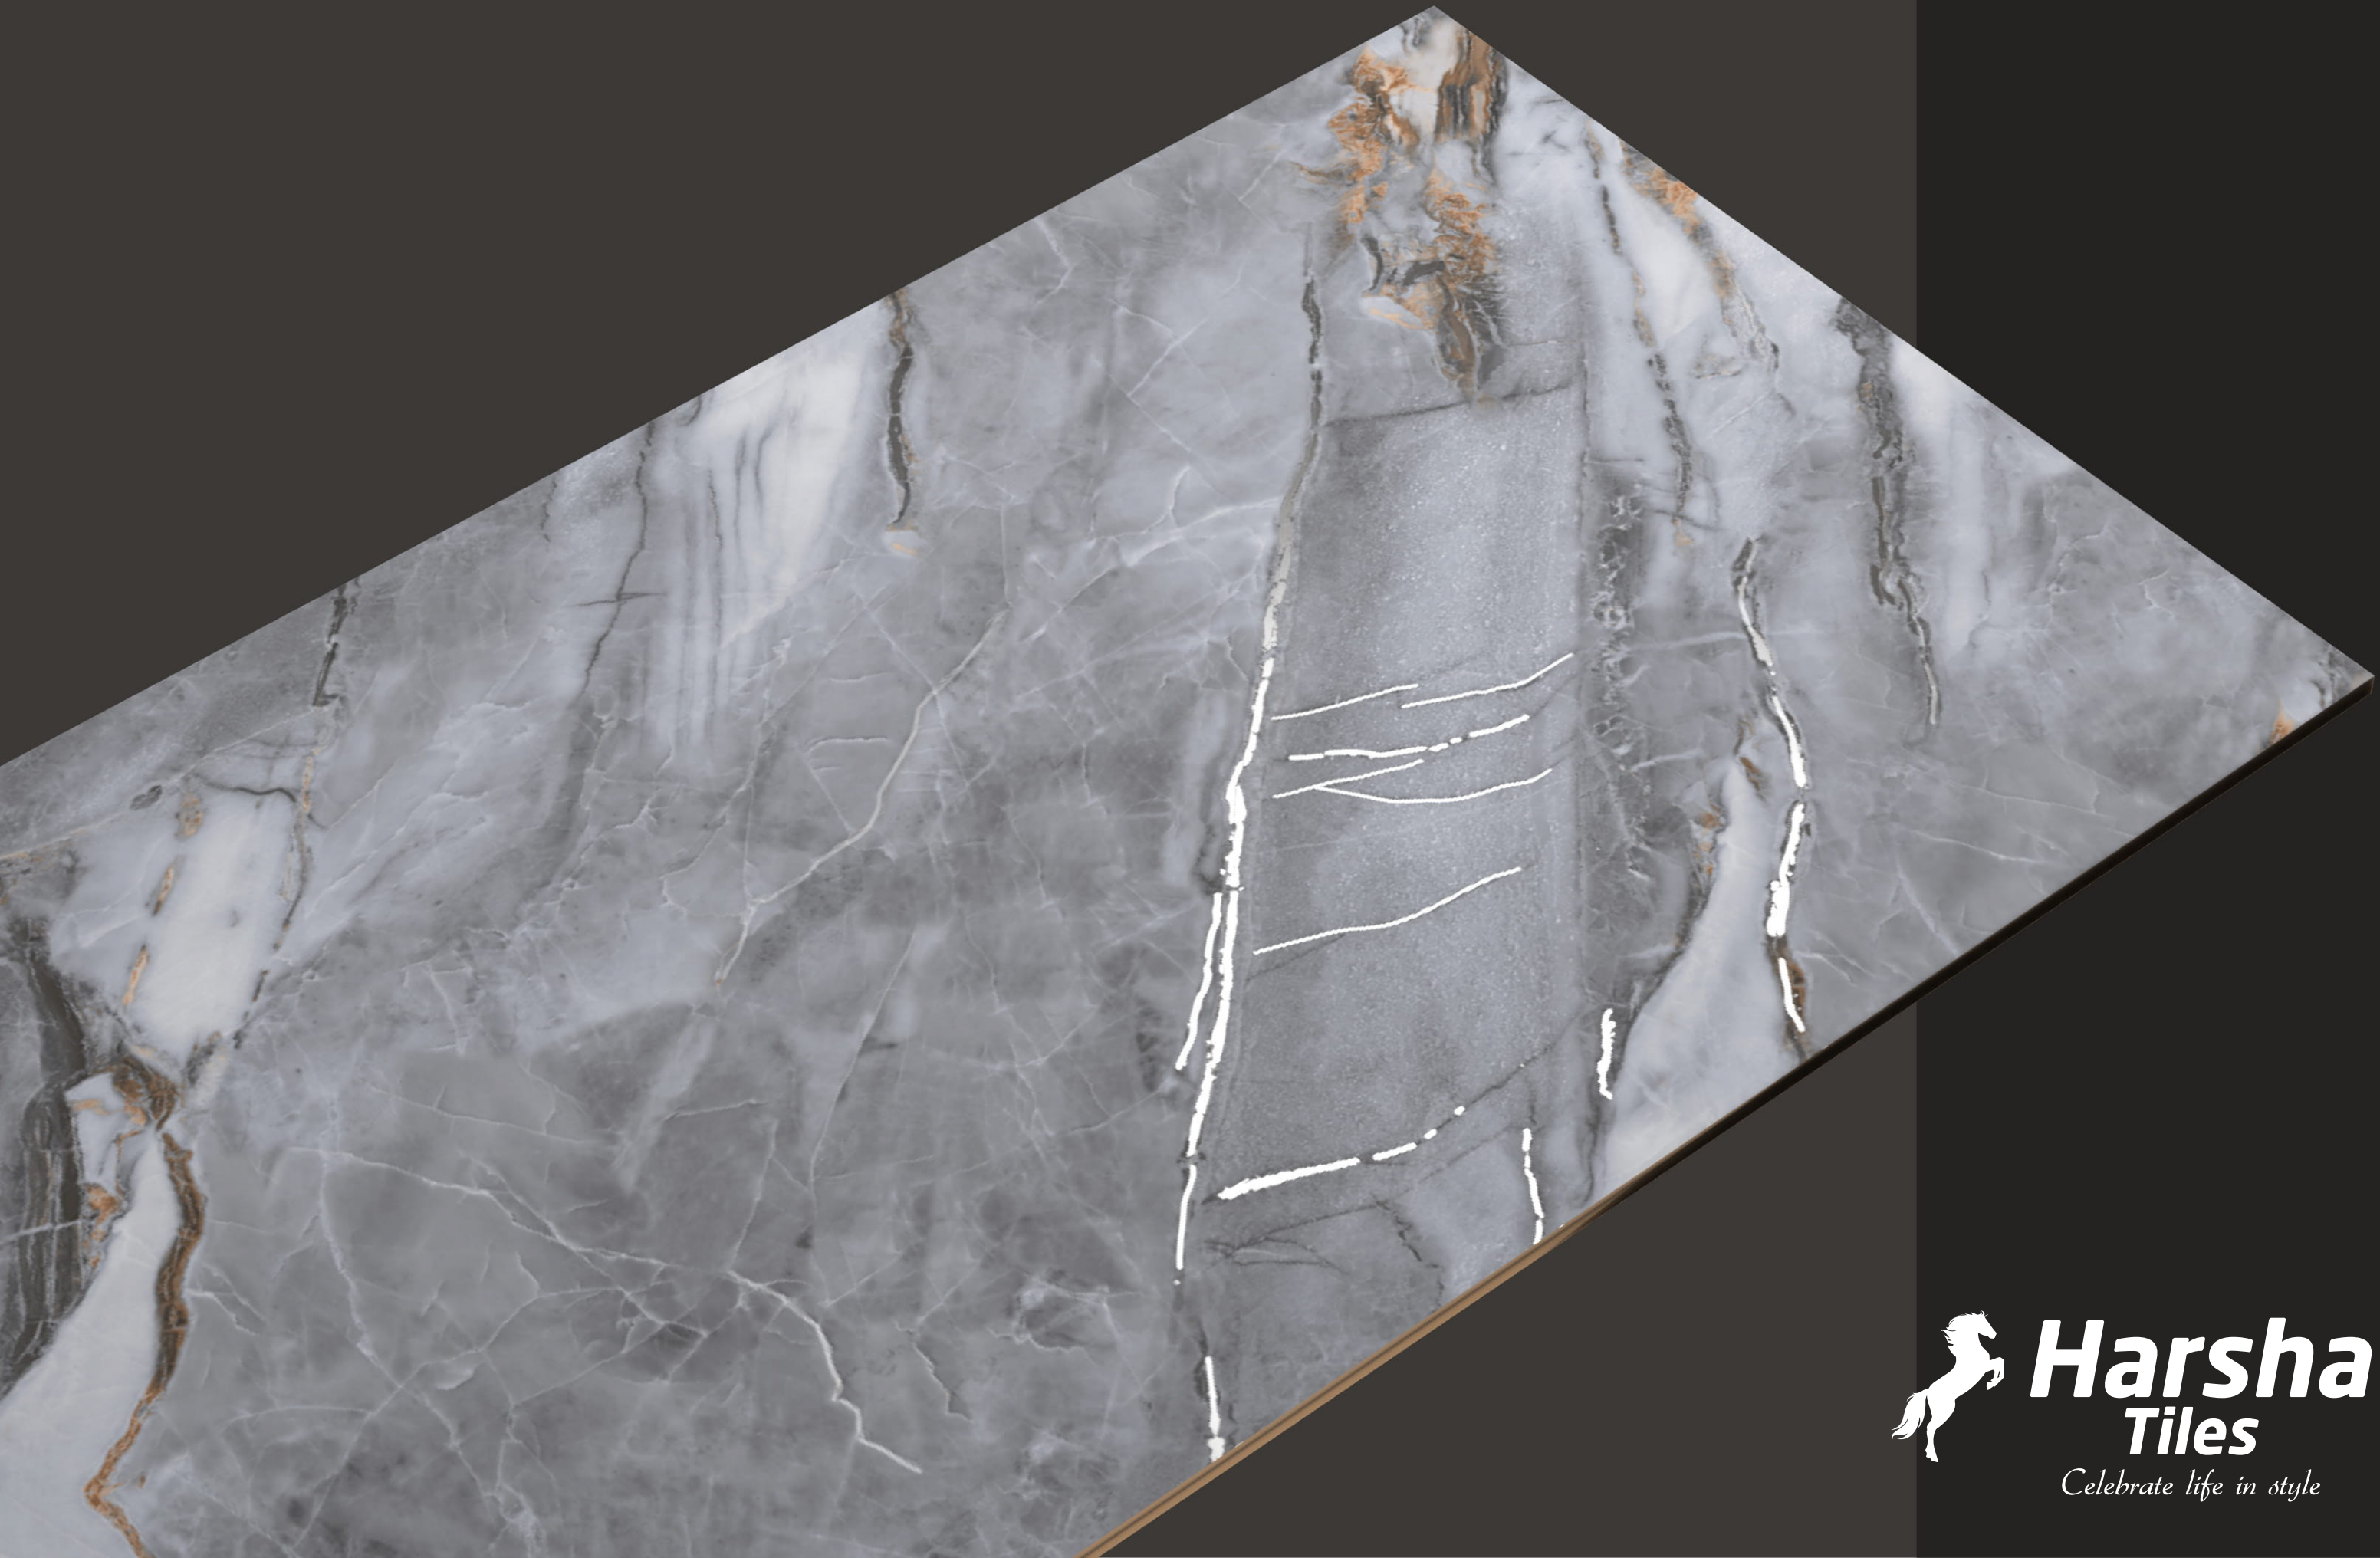

☰ SATUARIO MIRACLE

RANDOM FACE : 4

ENDLESS

SIZE : 600X1200 MM
FINISH : MATT
EFFECT : CARVING

SHELLY BLANDFORD

ENDLESS

SHELLY
BLANDFORD

SHELLY BLANDFORD