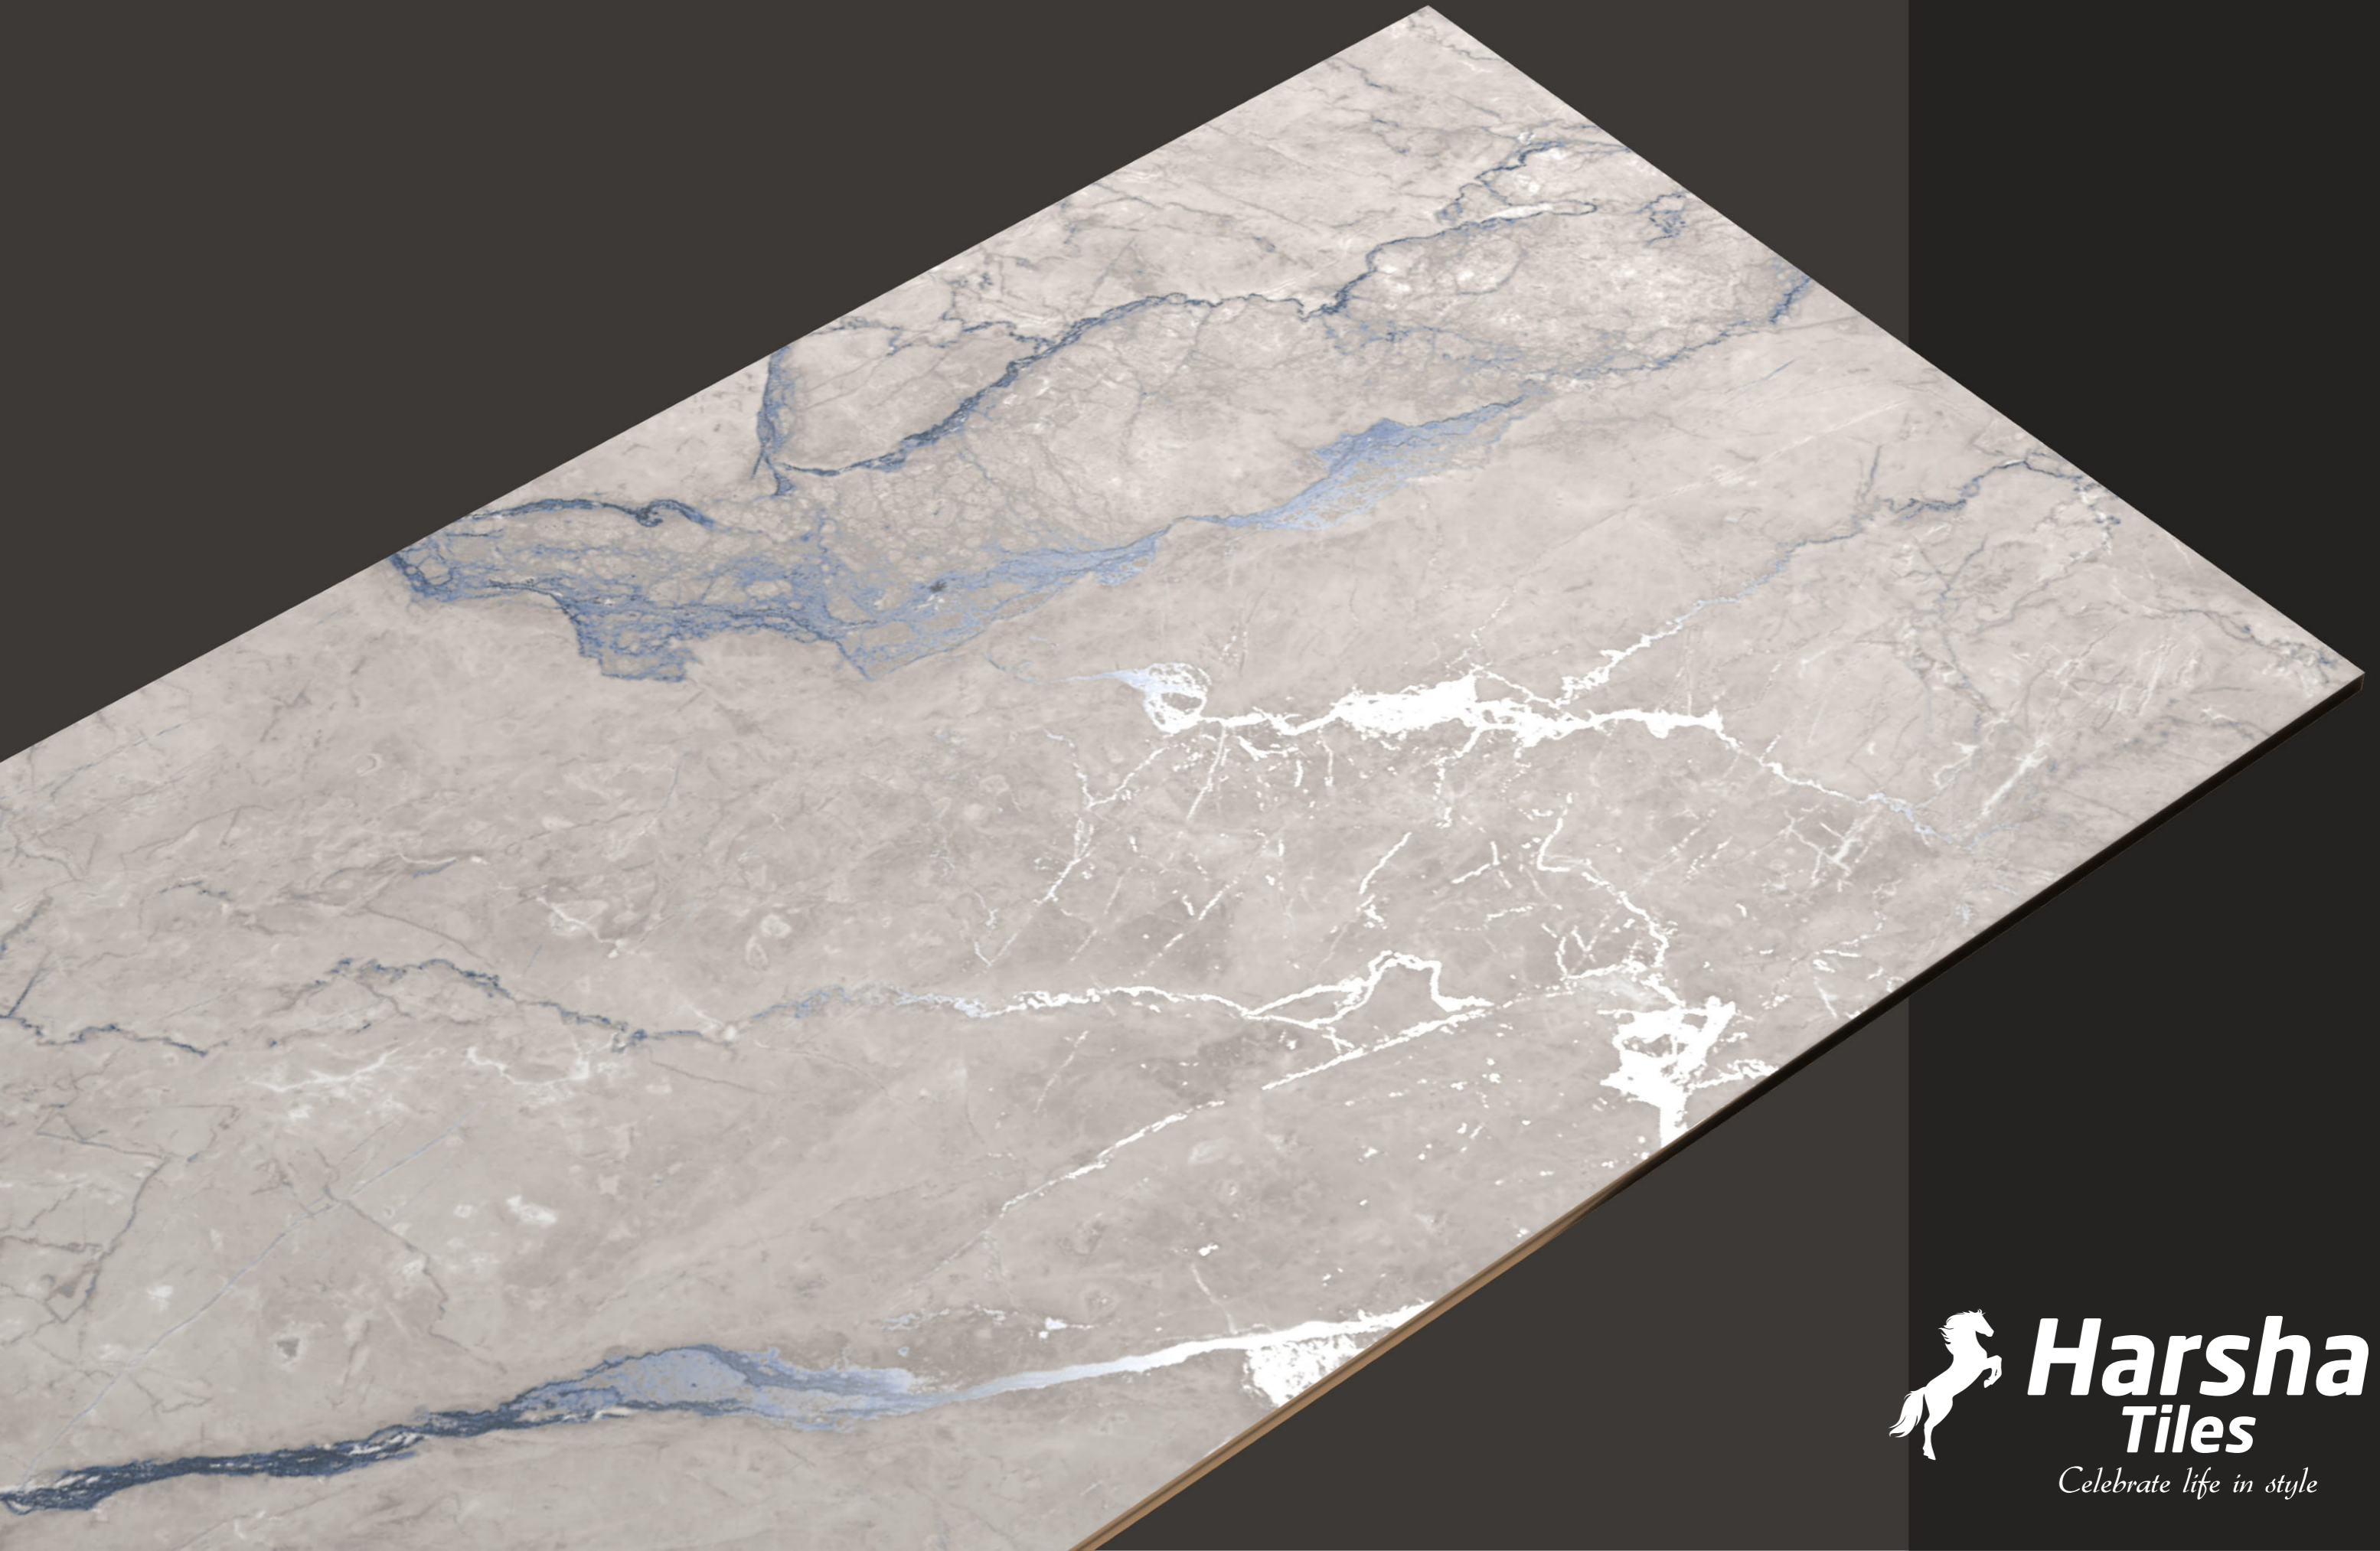

ENDLESS

SIZE : 600X1200 MM
FINISH : MATT
EFFECT : CARVING

NORDIC BLUE

ENDLESS

NORDIC
BLUE

NORDIC BLUE

 **Harsha**
Tiles
Celebrate life in style

☰ NORDIC BLUE