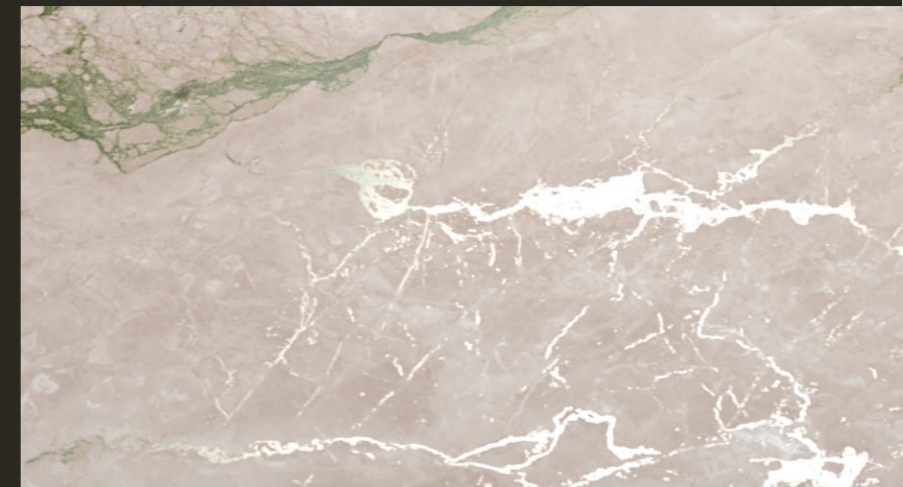

ENDLESS

SIZE : 600X1200 MM
FINISH : MATT
EFFECT : CARVING

NORDIC OLIVE

ENDLESS

**NORDIC
OLIVE**

NORDIC OLIVE

 **Harsha**
Tiles
Celebrate life in style

RANDOM FACE : 4