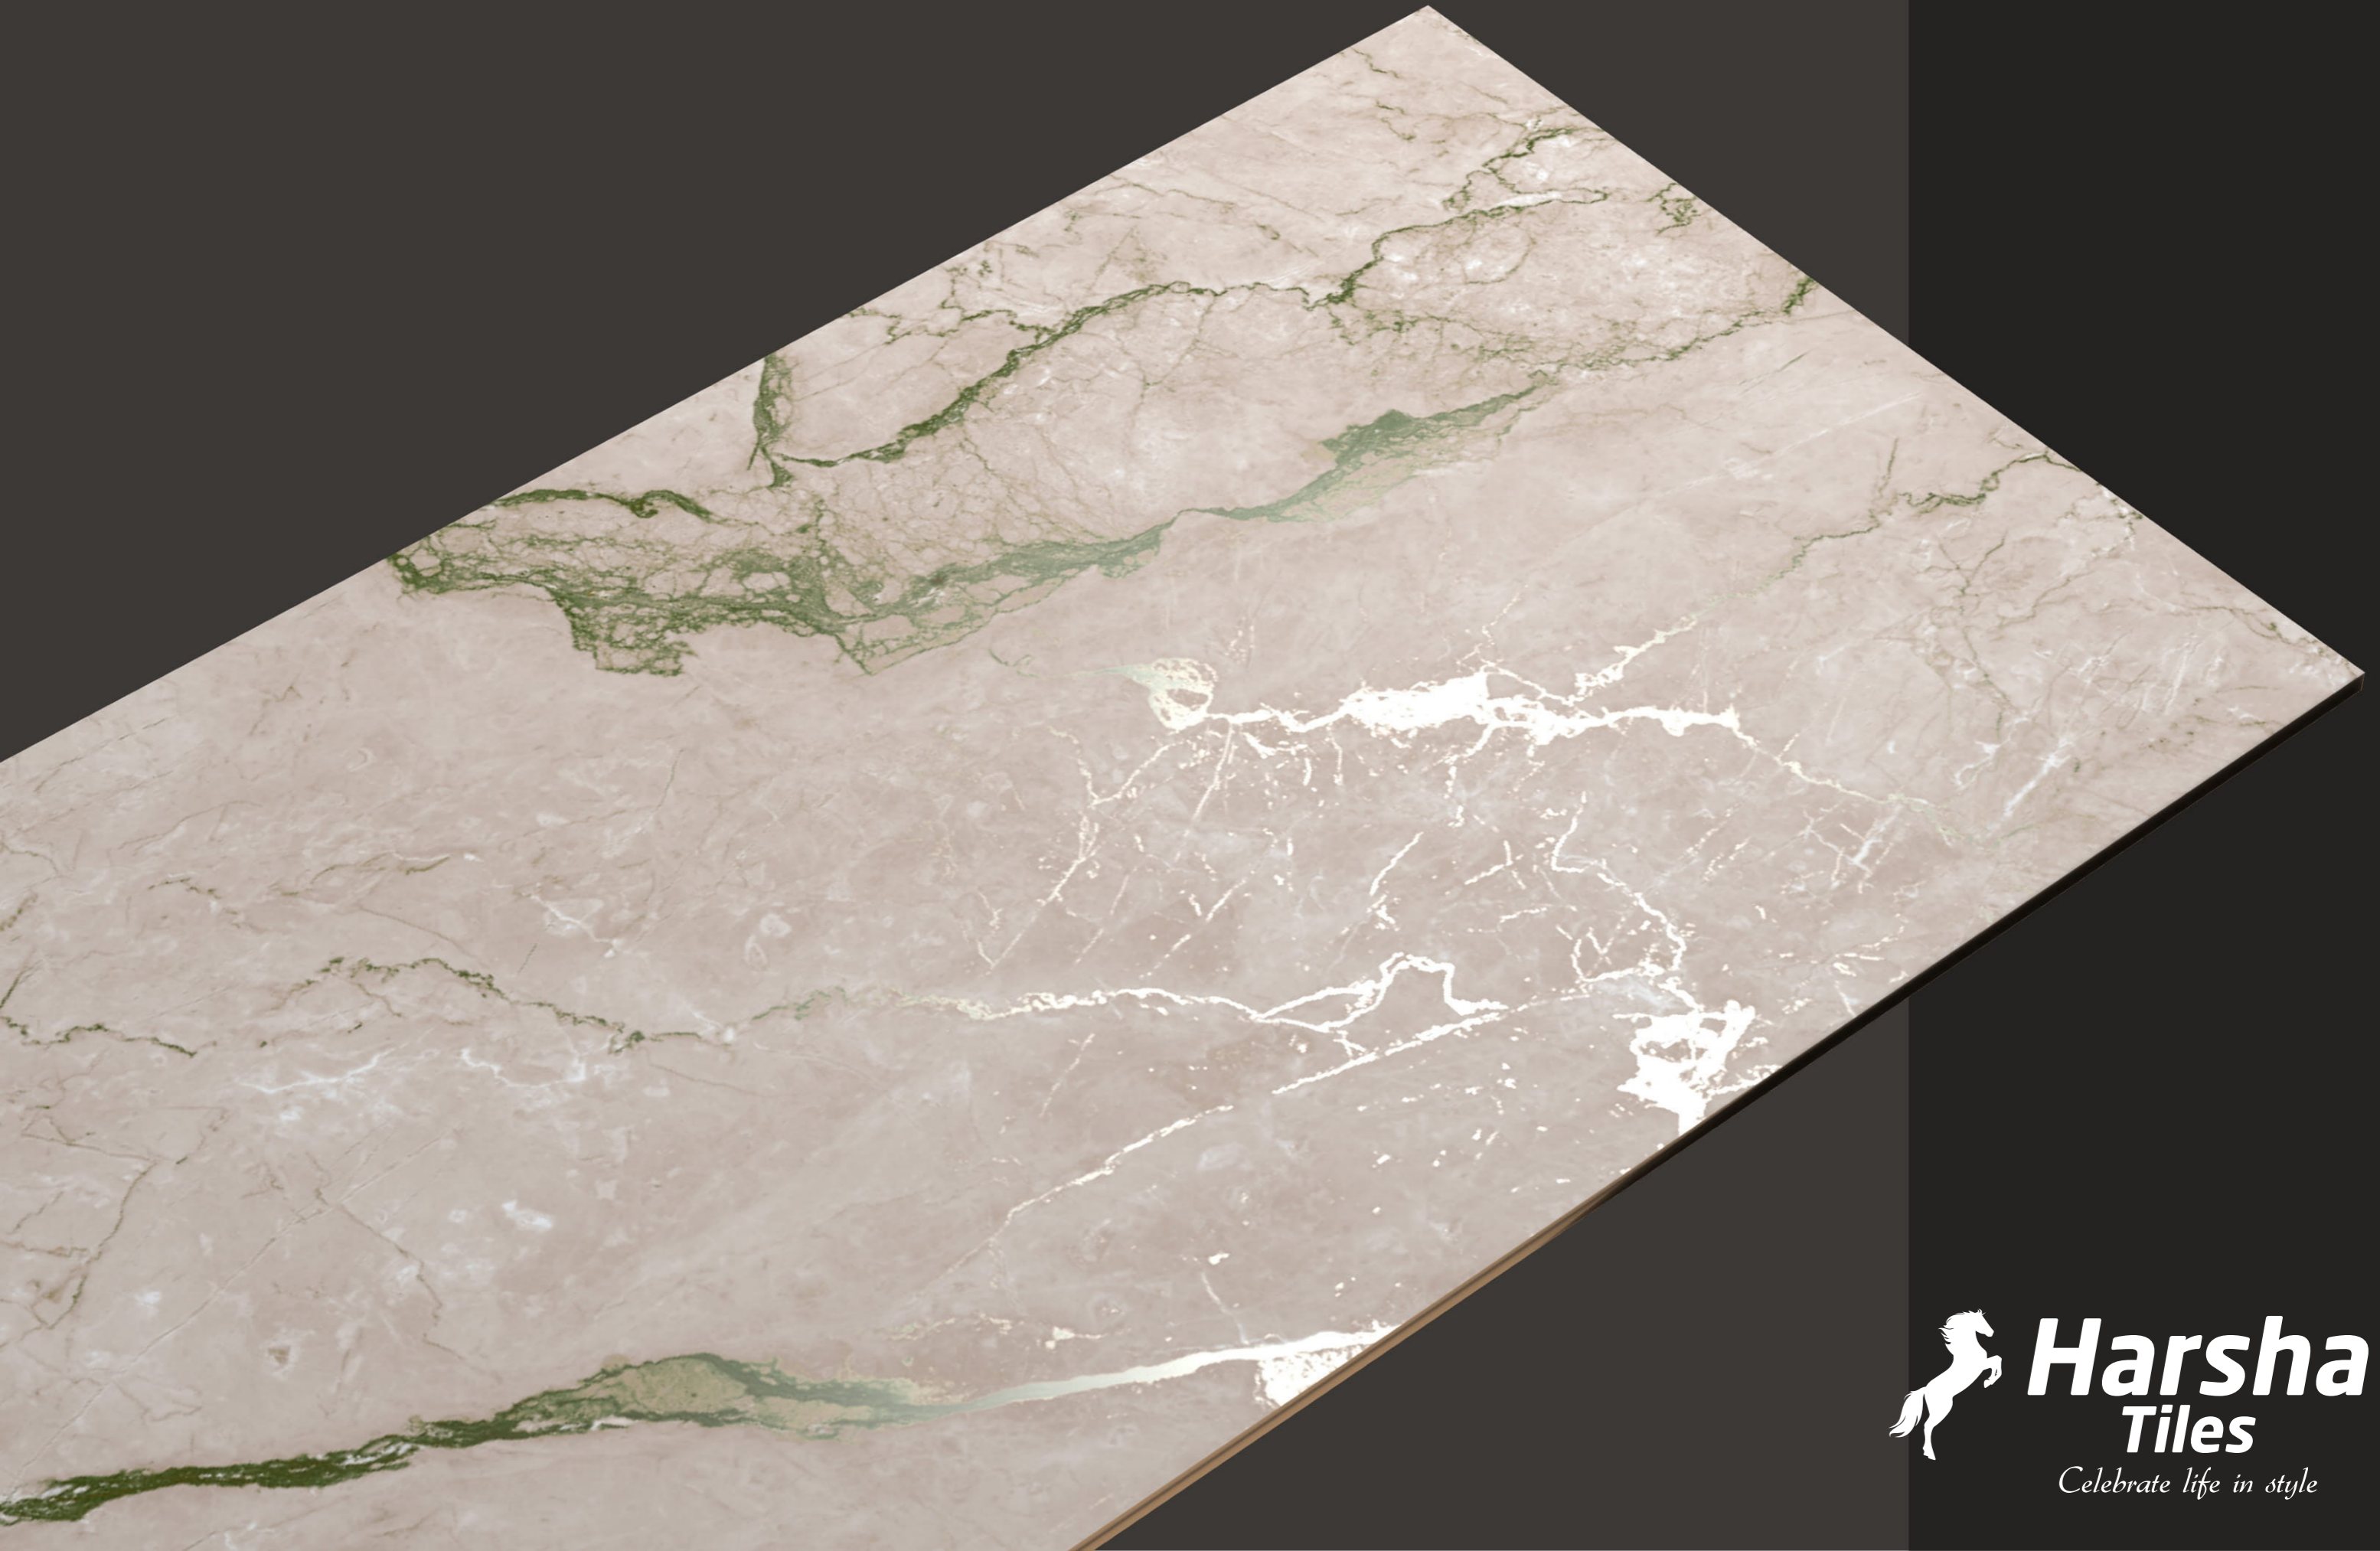

ENDLESS

SIZE : 600X1200 MM
FINISH : MATT
EFFECT : CARVING

NORDIC OLIVE

ENDLESS

**NORDIC
OLIVE**

NORDIC OLIVE

 **Harsha**
Tiles
Celebrate life in style

RANDOM FACE : 4