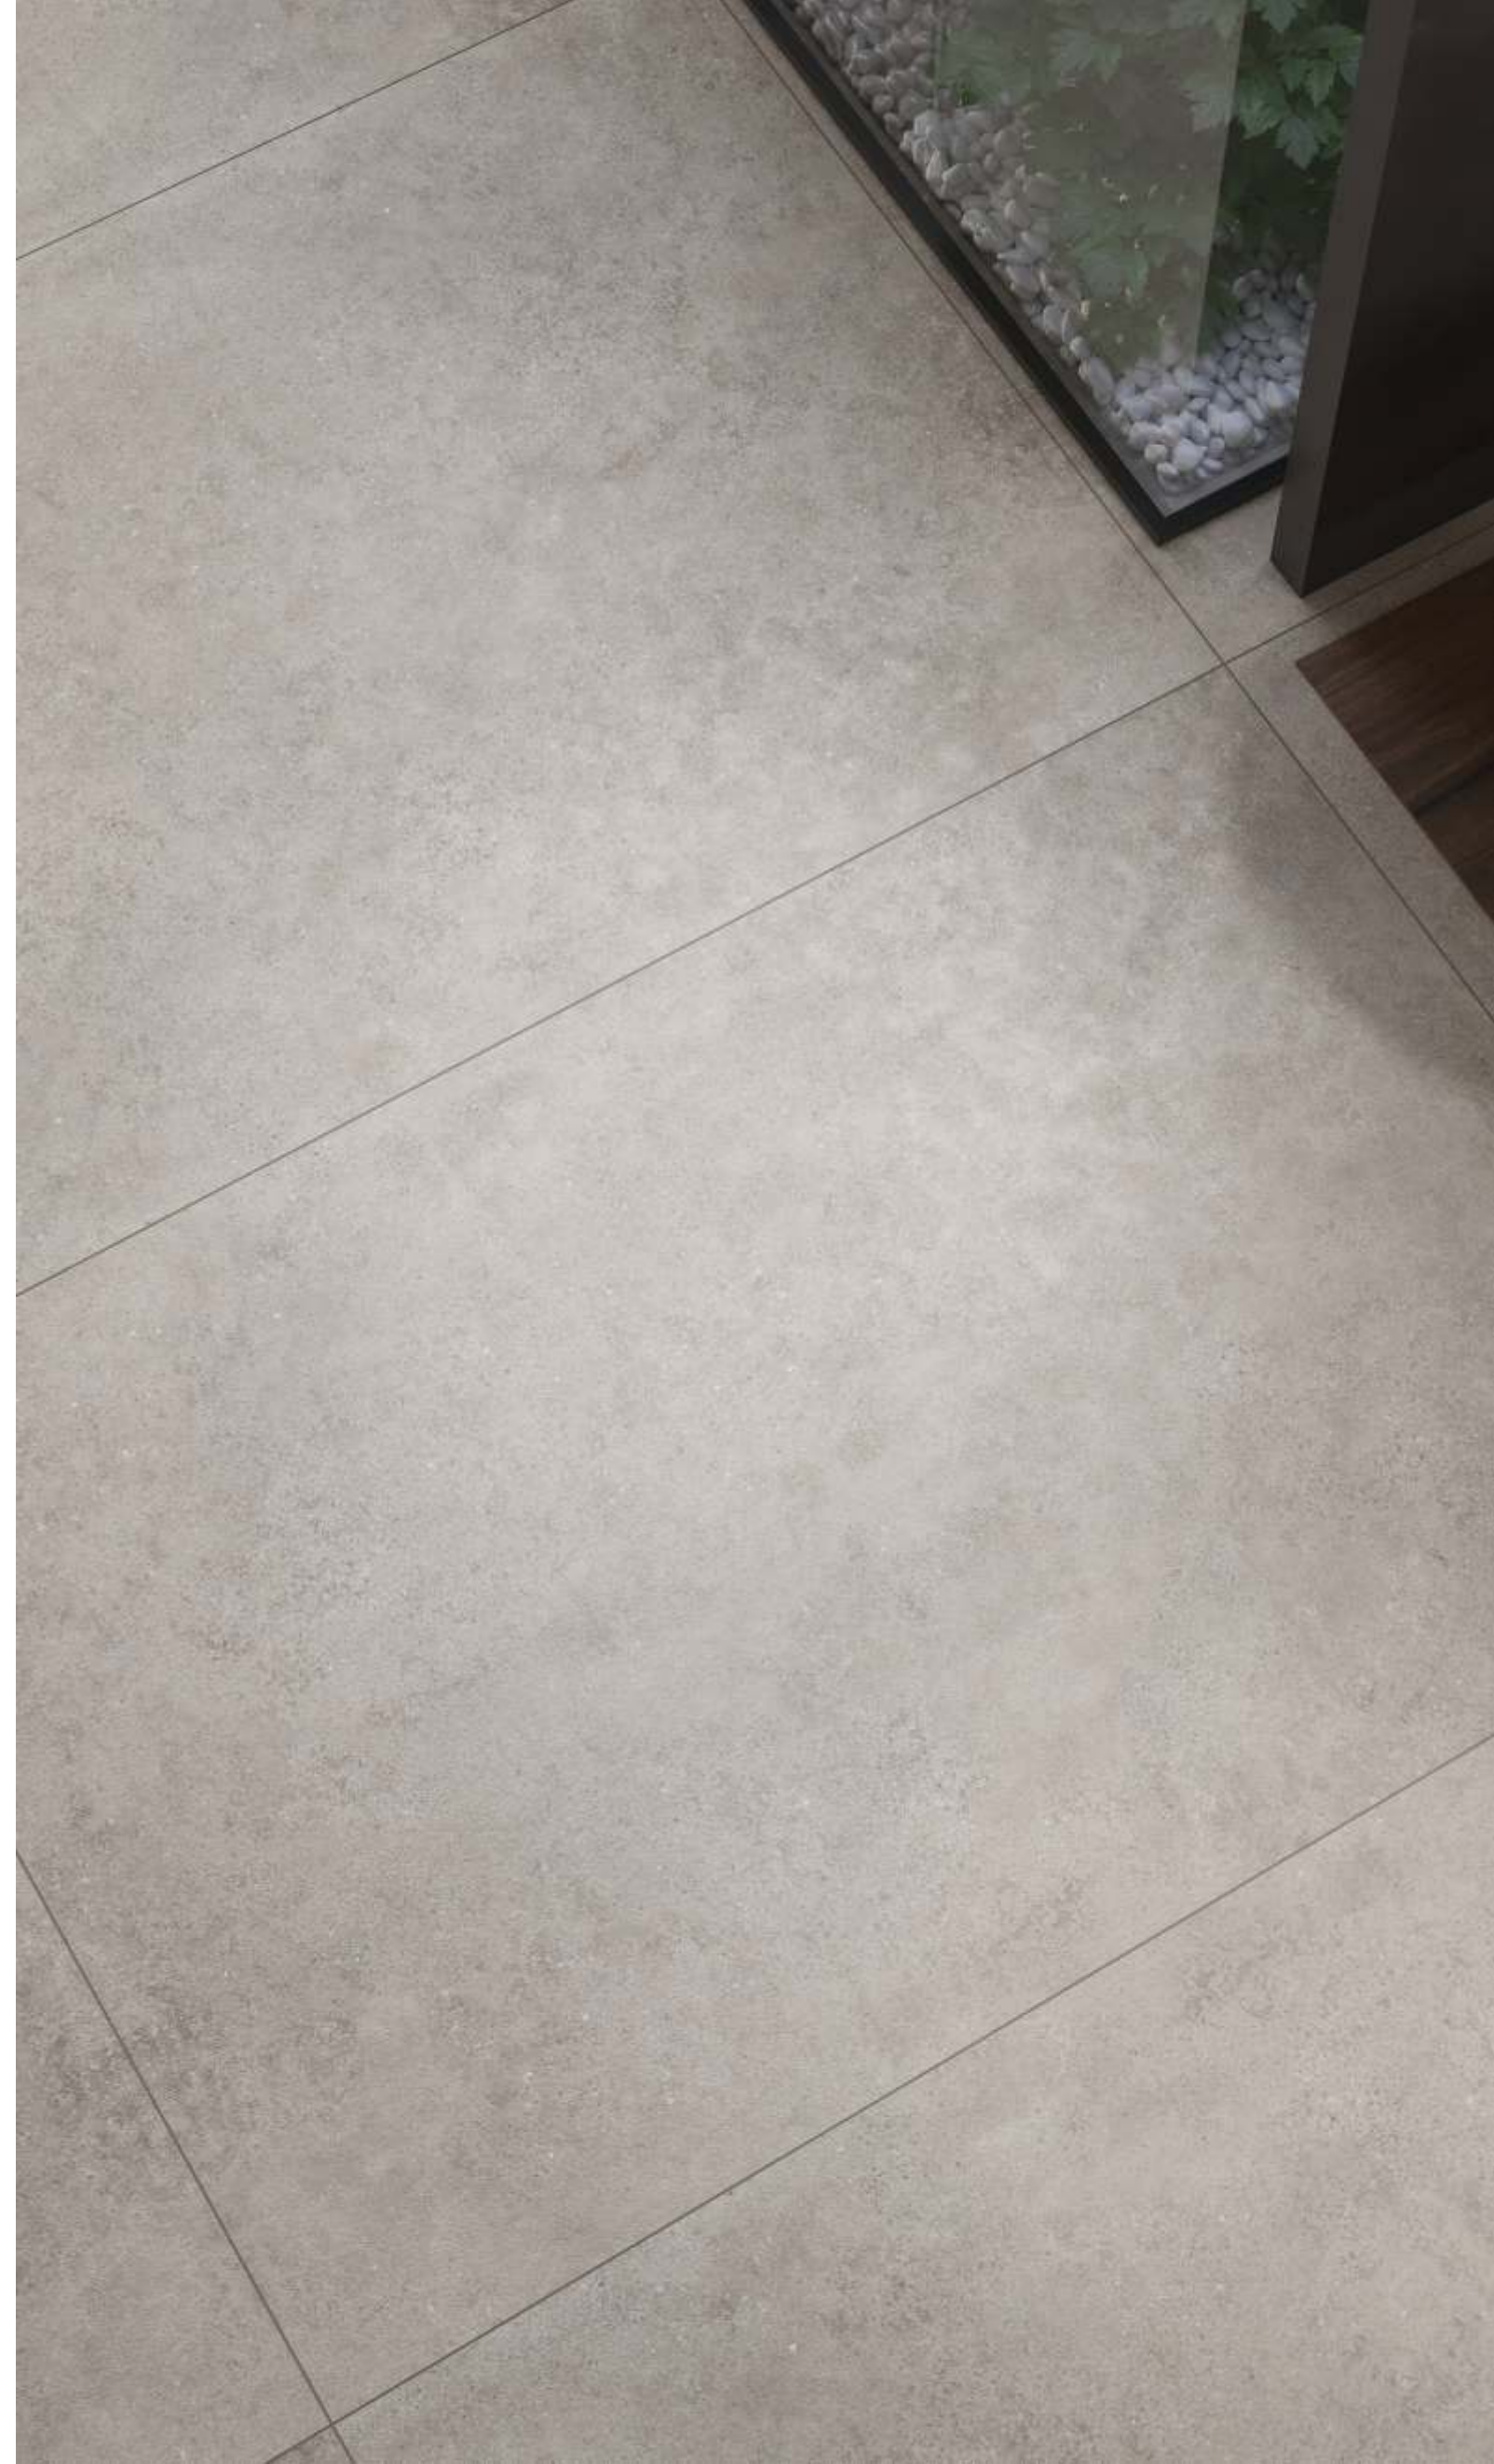

HT-18702

120x180cm, DG Matt Colour Body Surface, 9mm Thickness

CLICK TO VIEW 360DOM