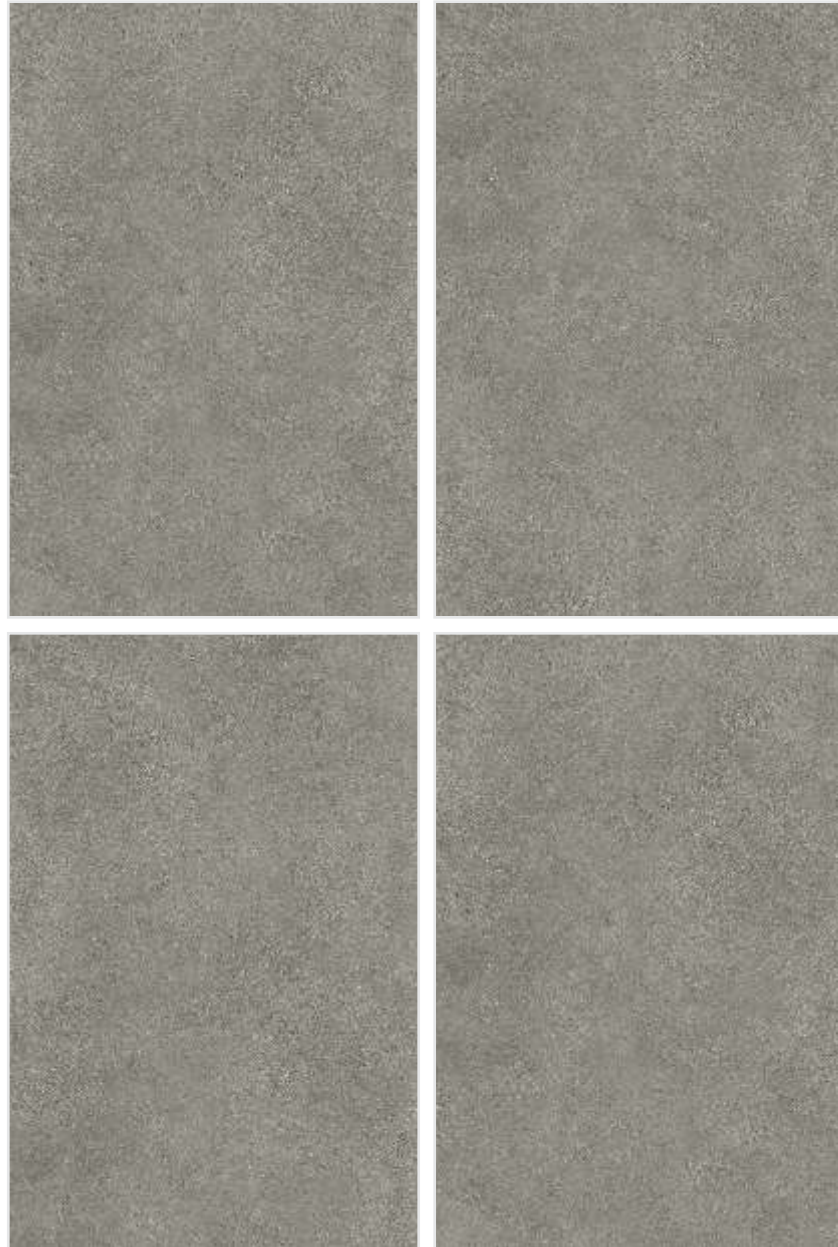

HT-18703

120x180cm, DG Matt Colour Body Surface, 9mm Thickness