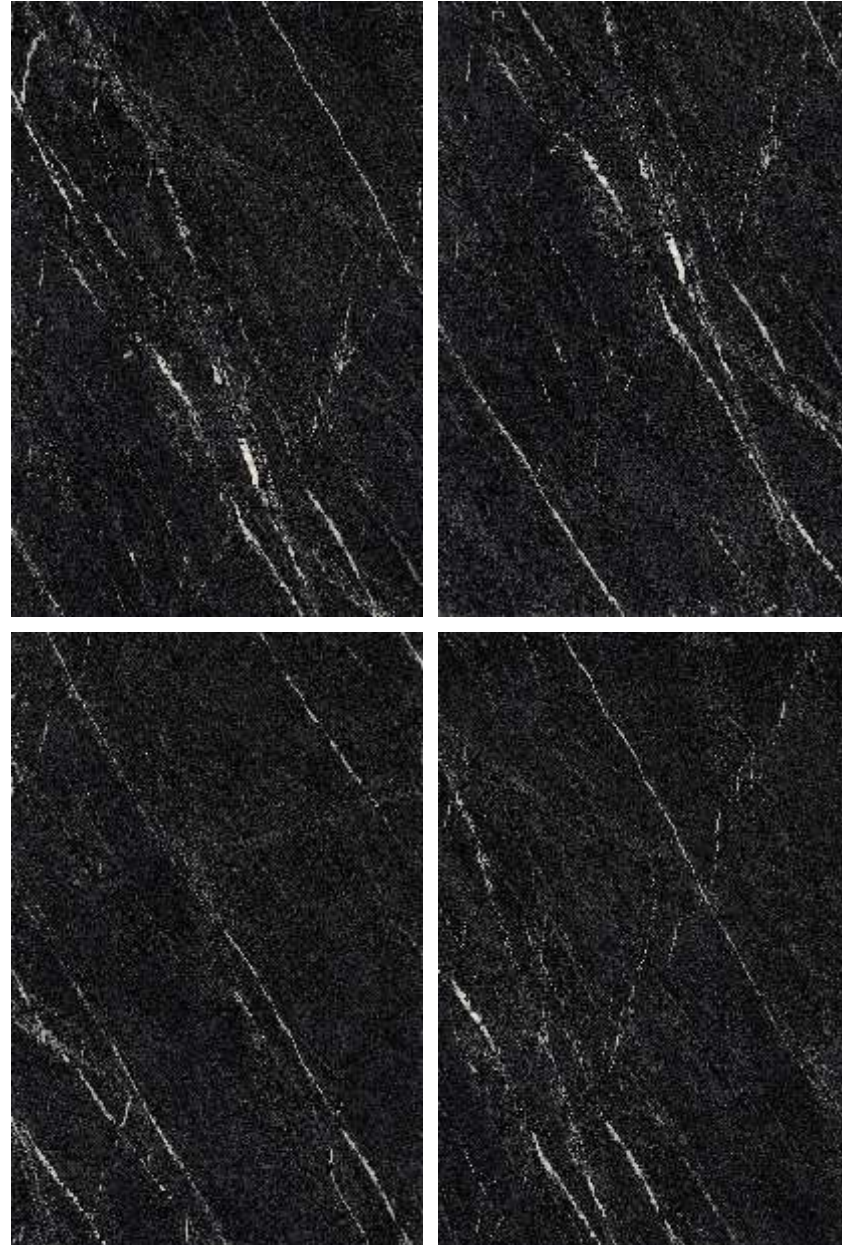

 120x
180cm

 tact matt
surface

 random
design

 9mm
thickness

 **Harsha**
Tiles

HT-18601

HT-18601

120x180cm, tach matt Surface, 9mm Thickness