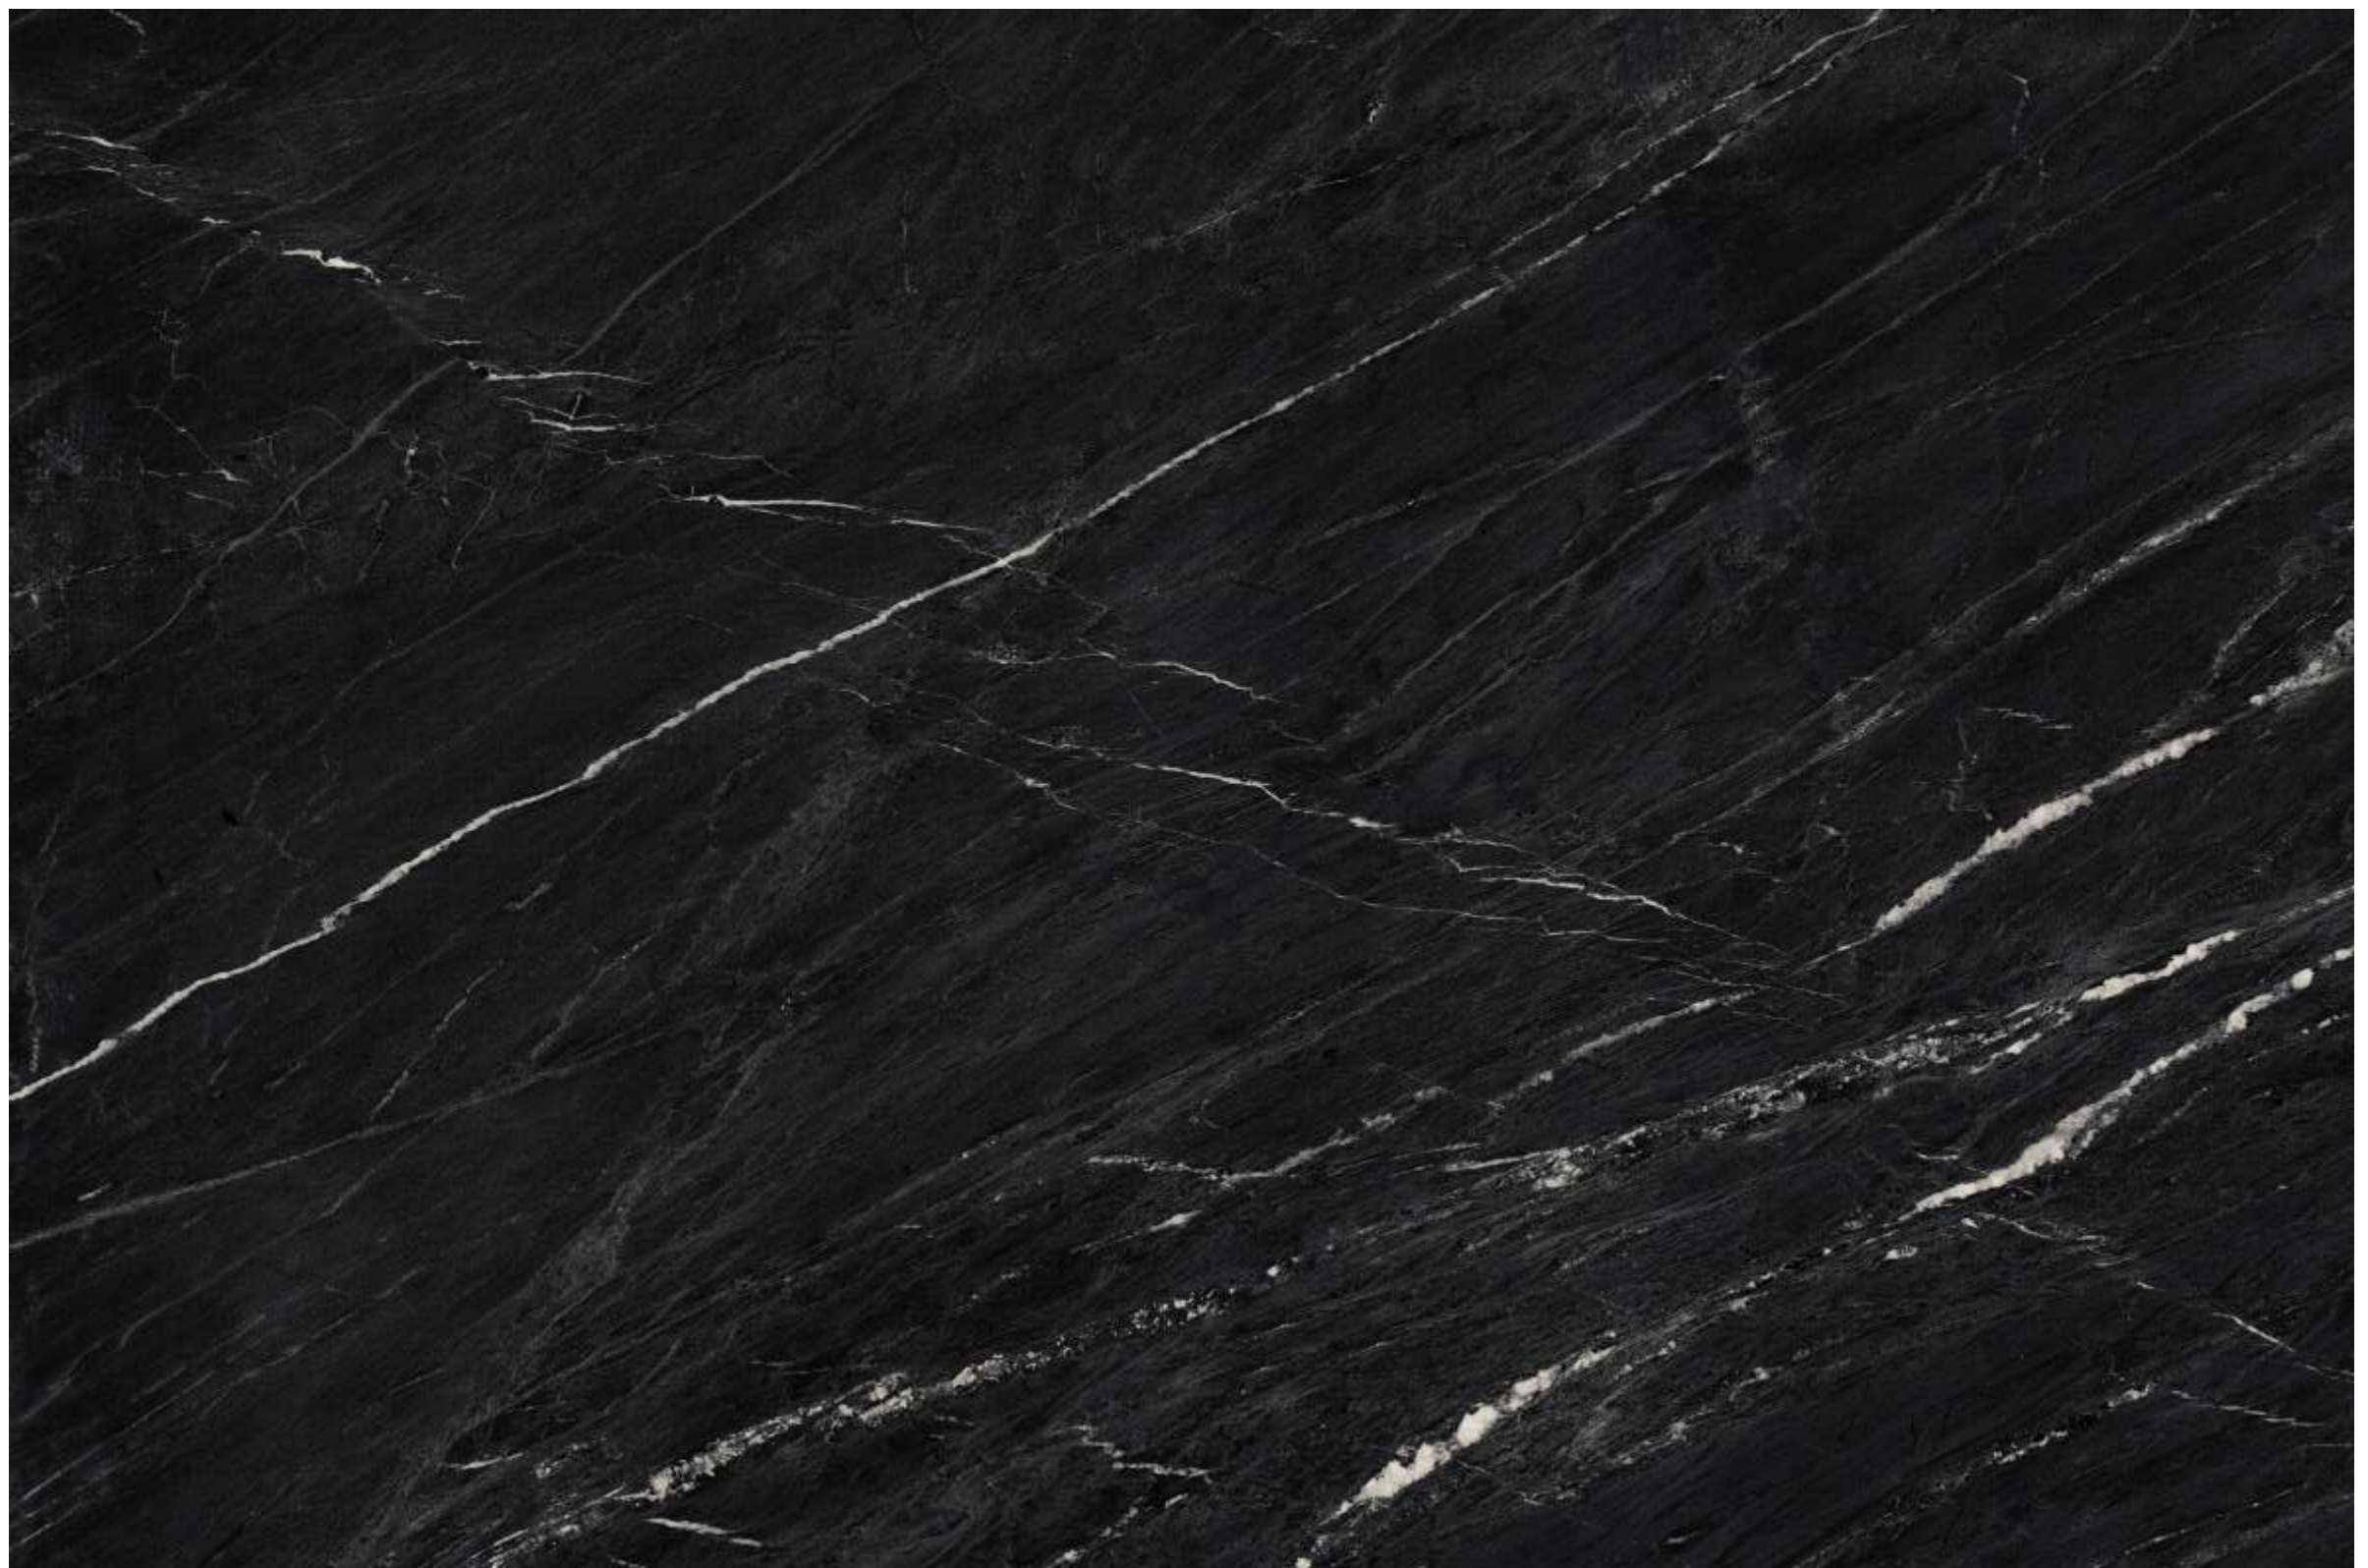

 120x
180cm

 tact matt
surface

 random
design

 9mm
thickness

 **Harsha**
Tiles

HT-18601

HT-18601

120x180cm, tach matt Surface, 9mm Thickness