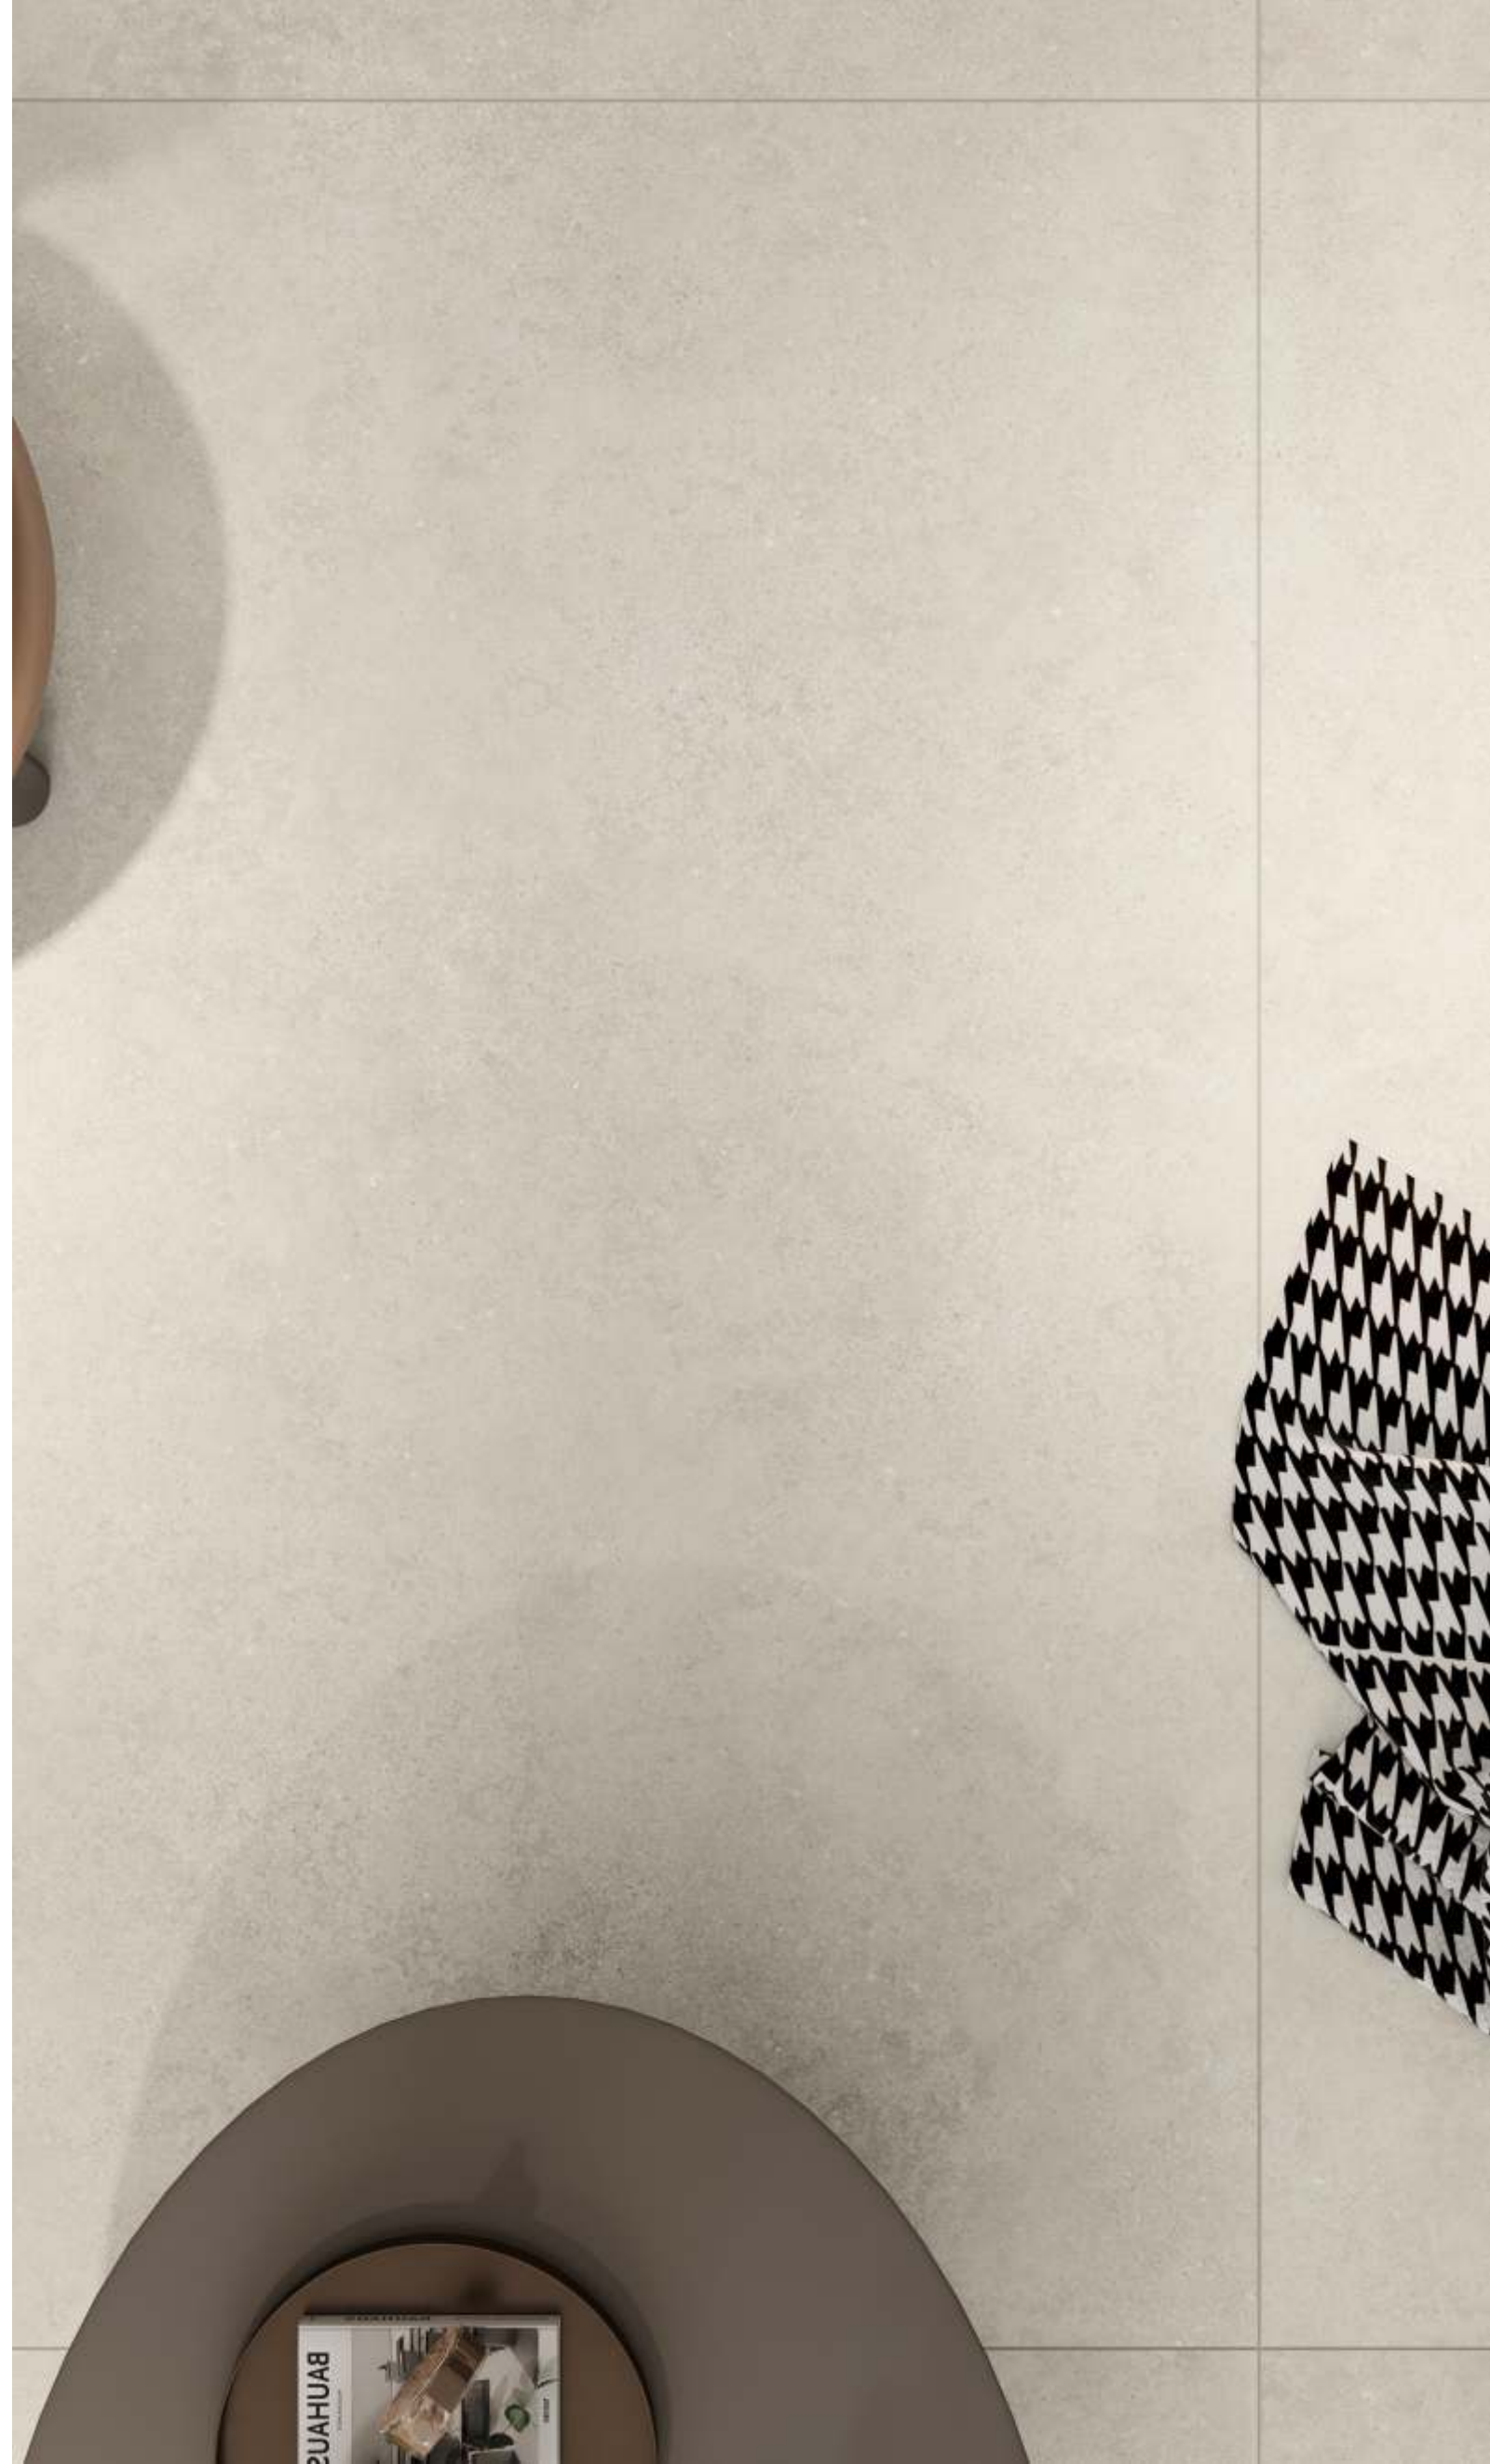

CLICK TO VIEW 360DOM