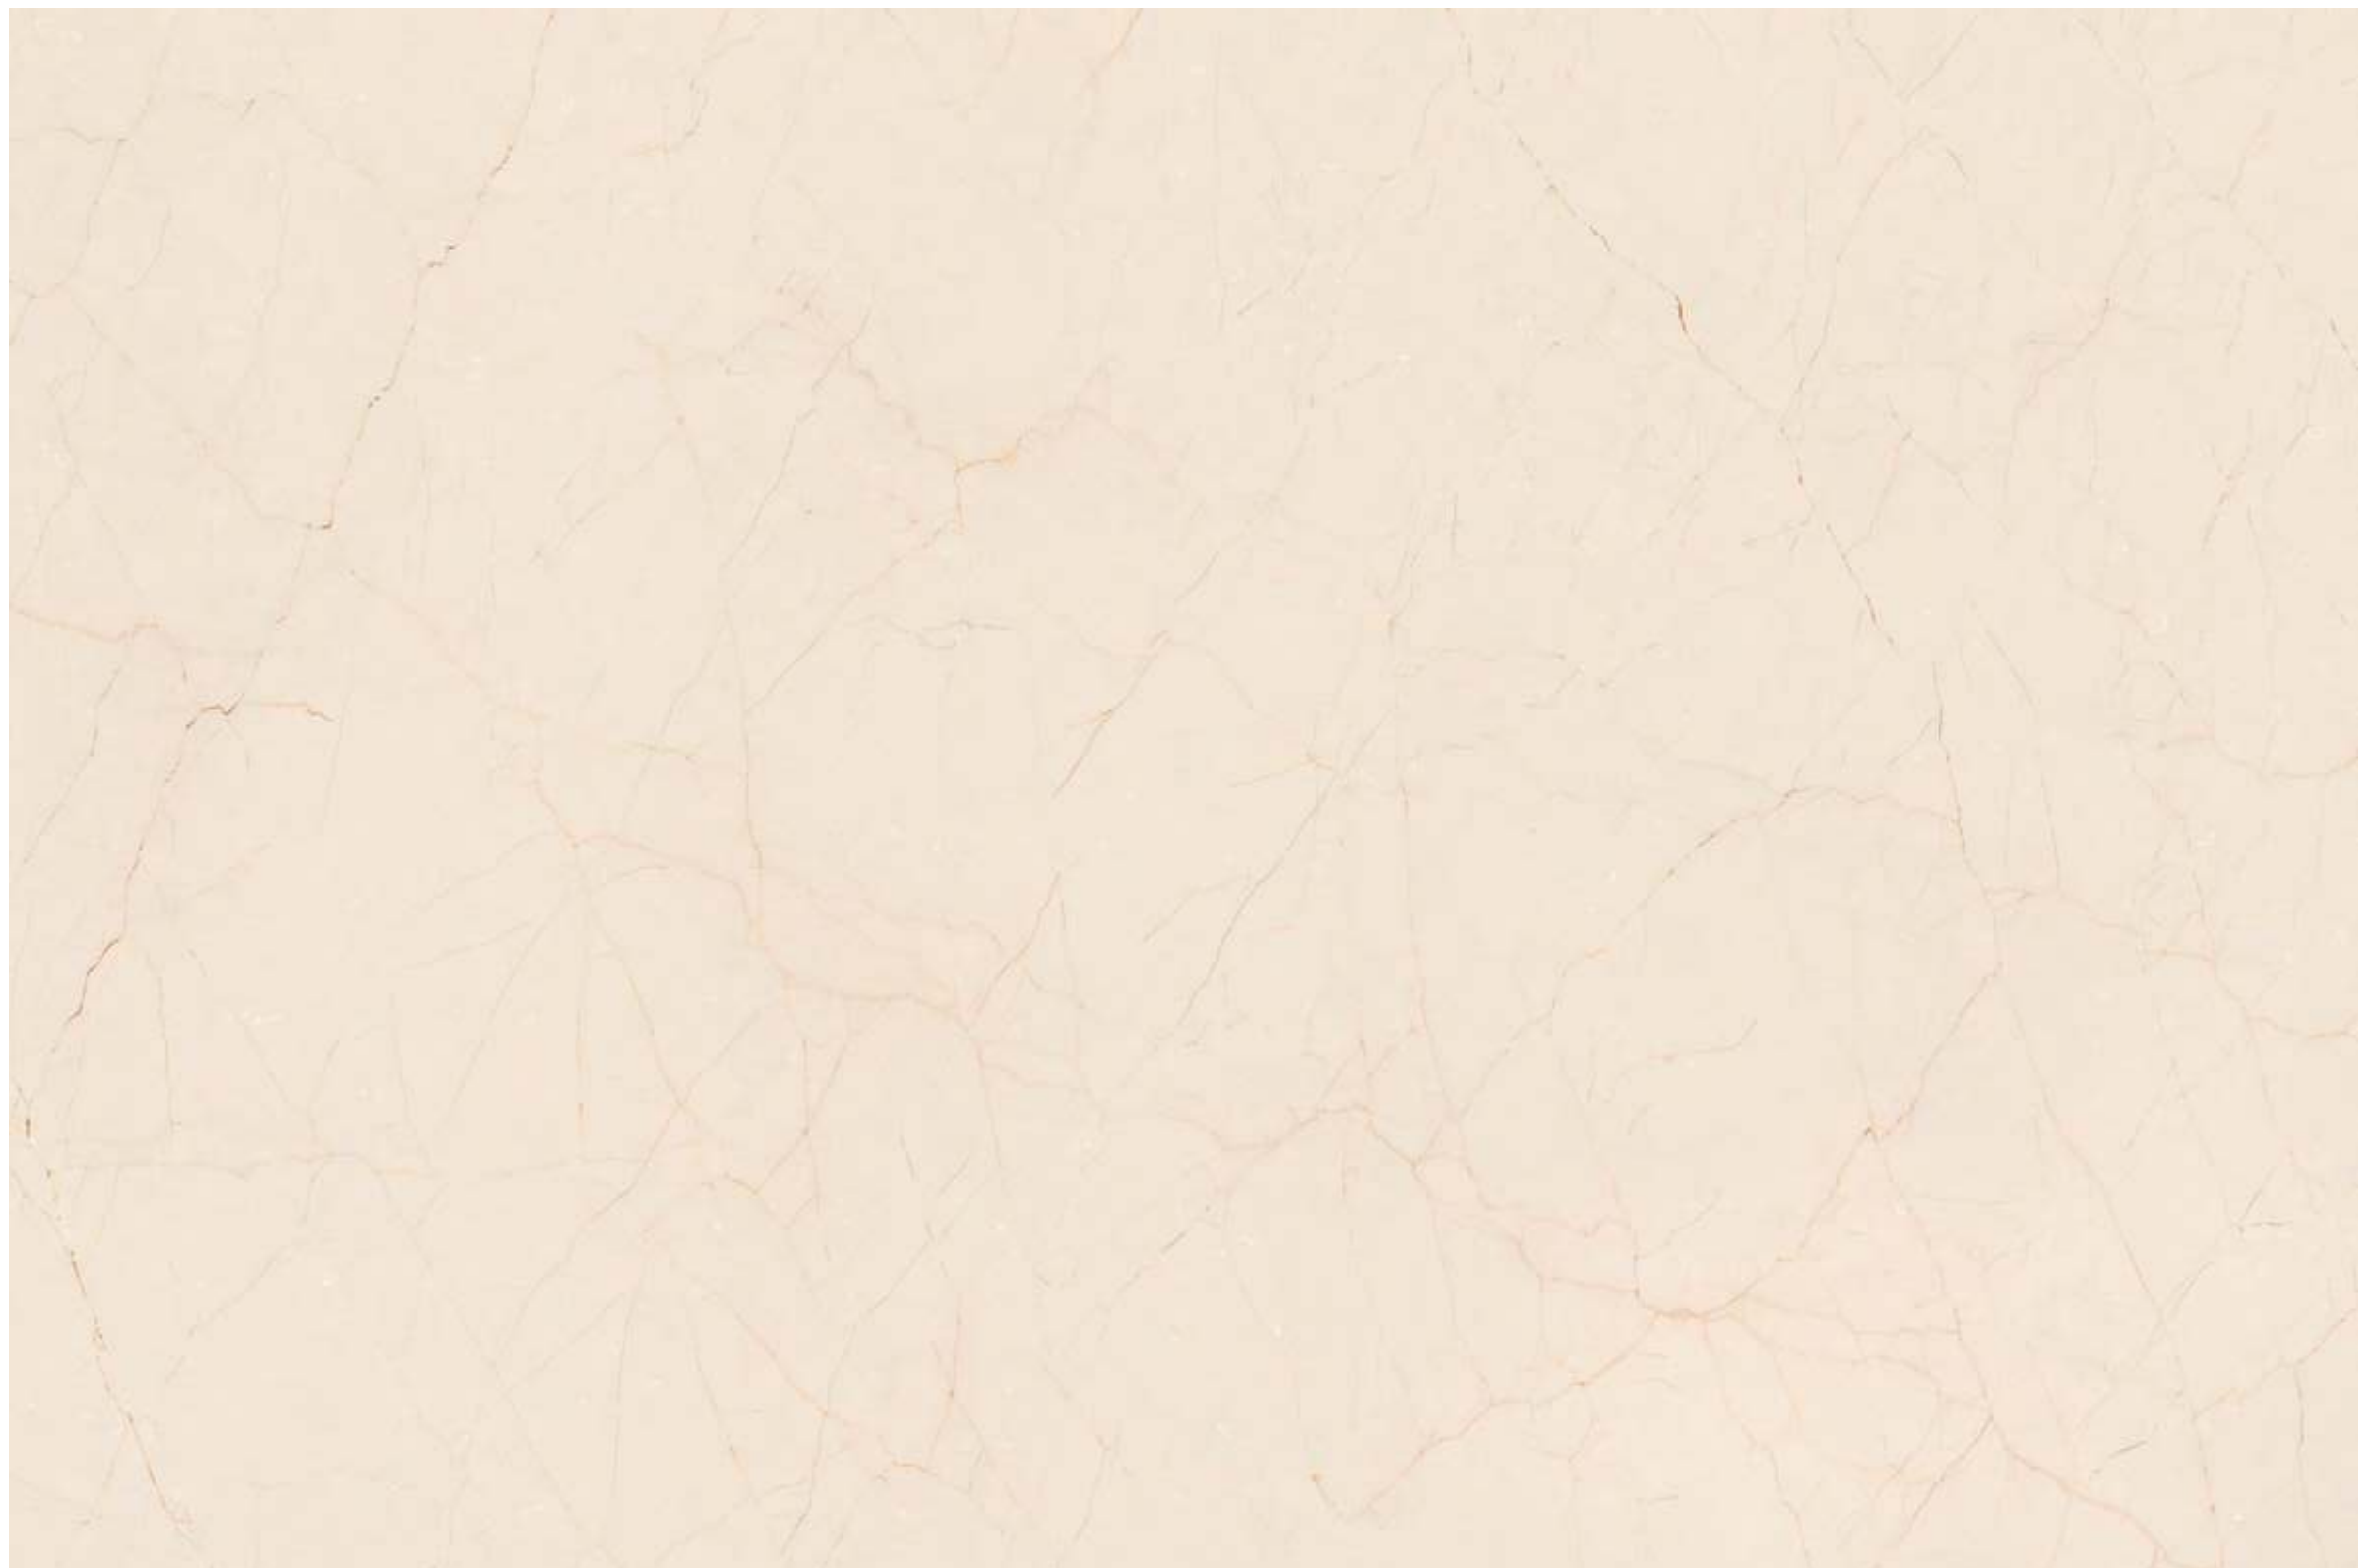

 120x
180cm

 dg matt / carving
surface

 random
design

 9mm
thickness

 **Harsha**
Tiles

HT-18501

HT-18501

120x180cm, DG Matt / Carving Surface, 9mm Thickness