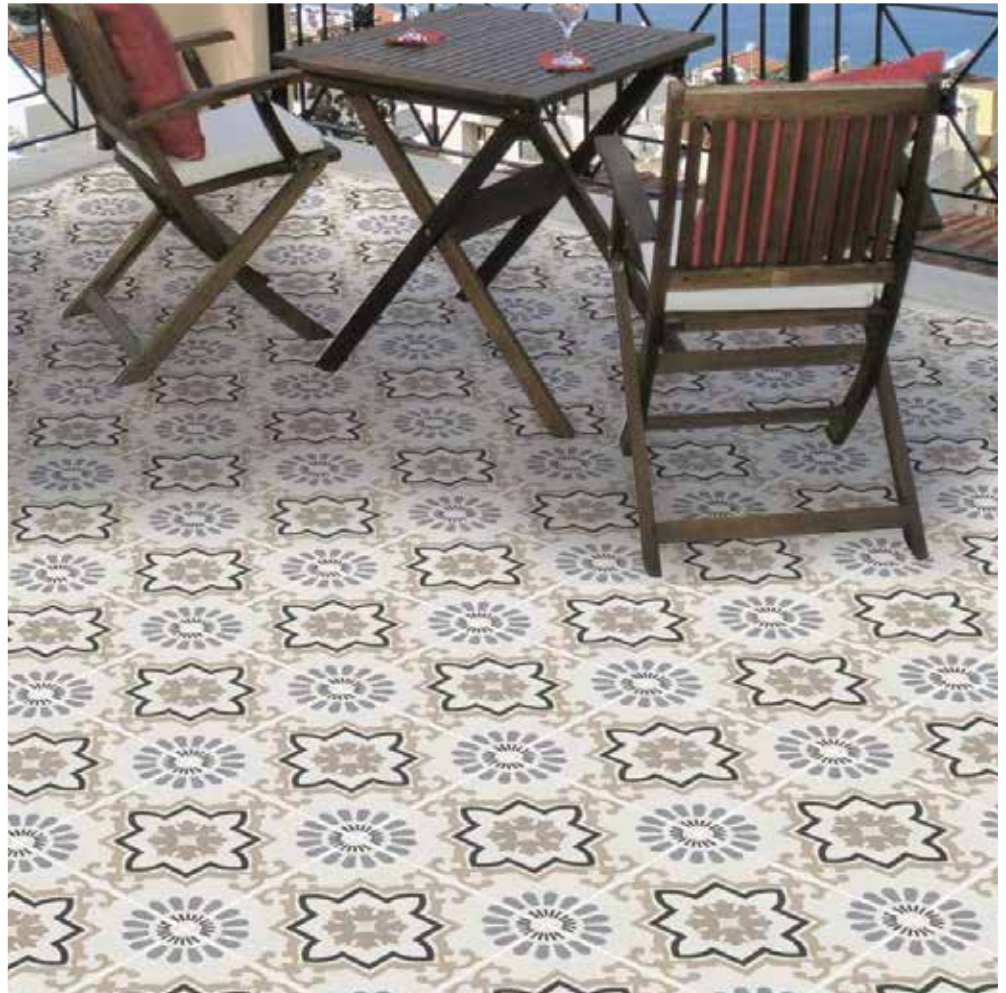

2mm

Inkjet
technology

Rectified

B11b

Chettinad Collections

300 x 300mm

Ceramic Tiles

M-10170