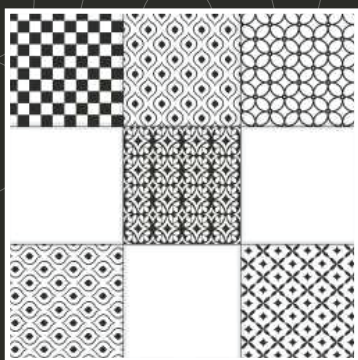

Chettinad
Collections

300 x 300mm

Ceramic Tiles

M-10005