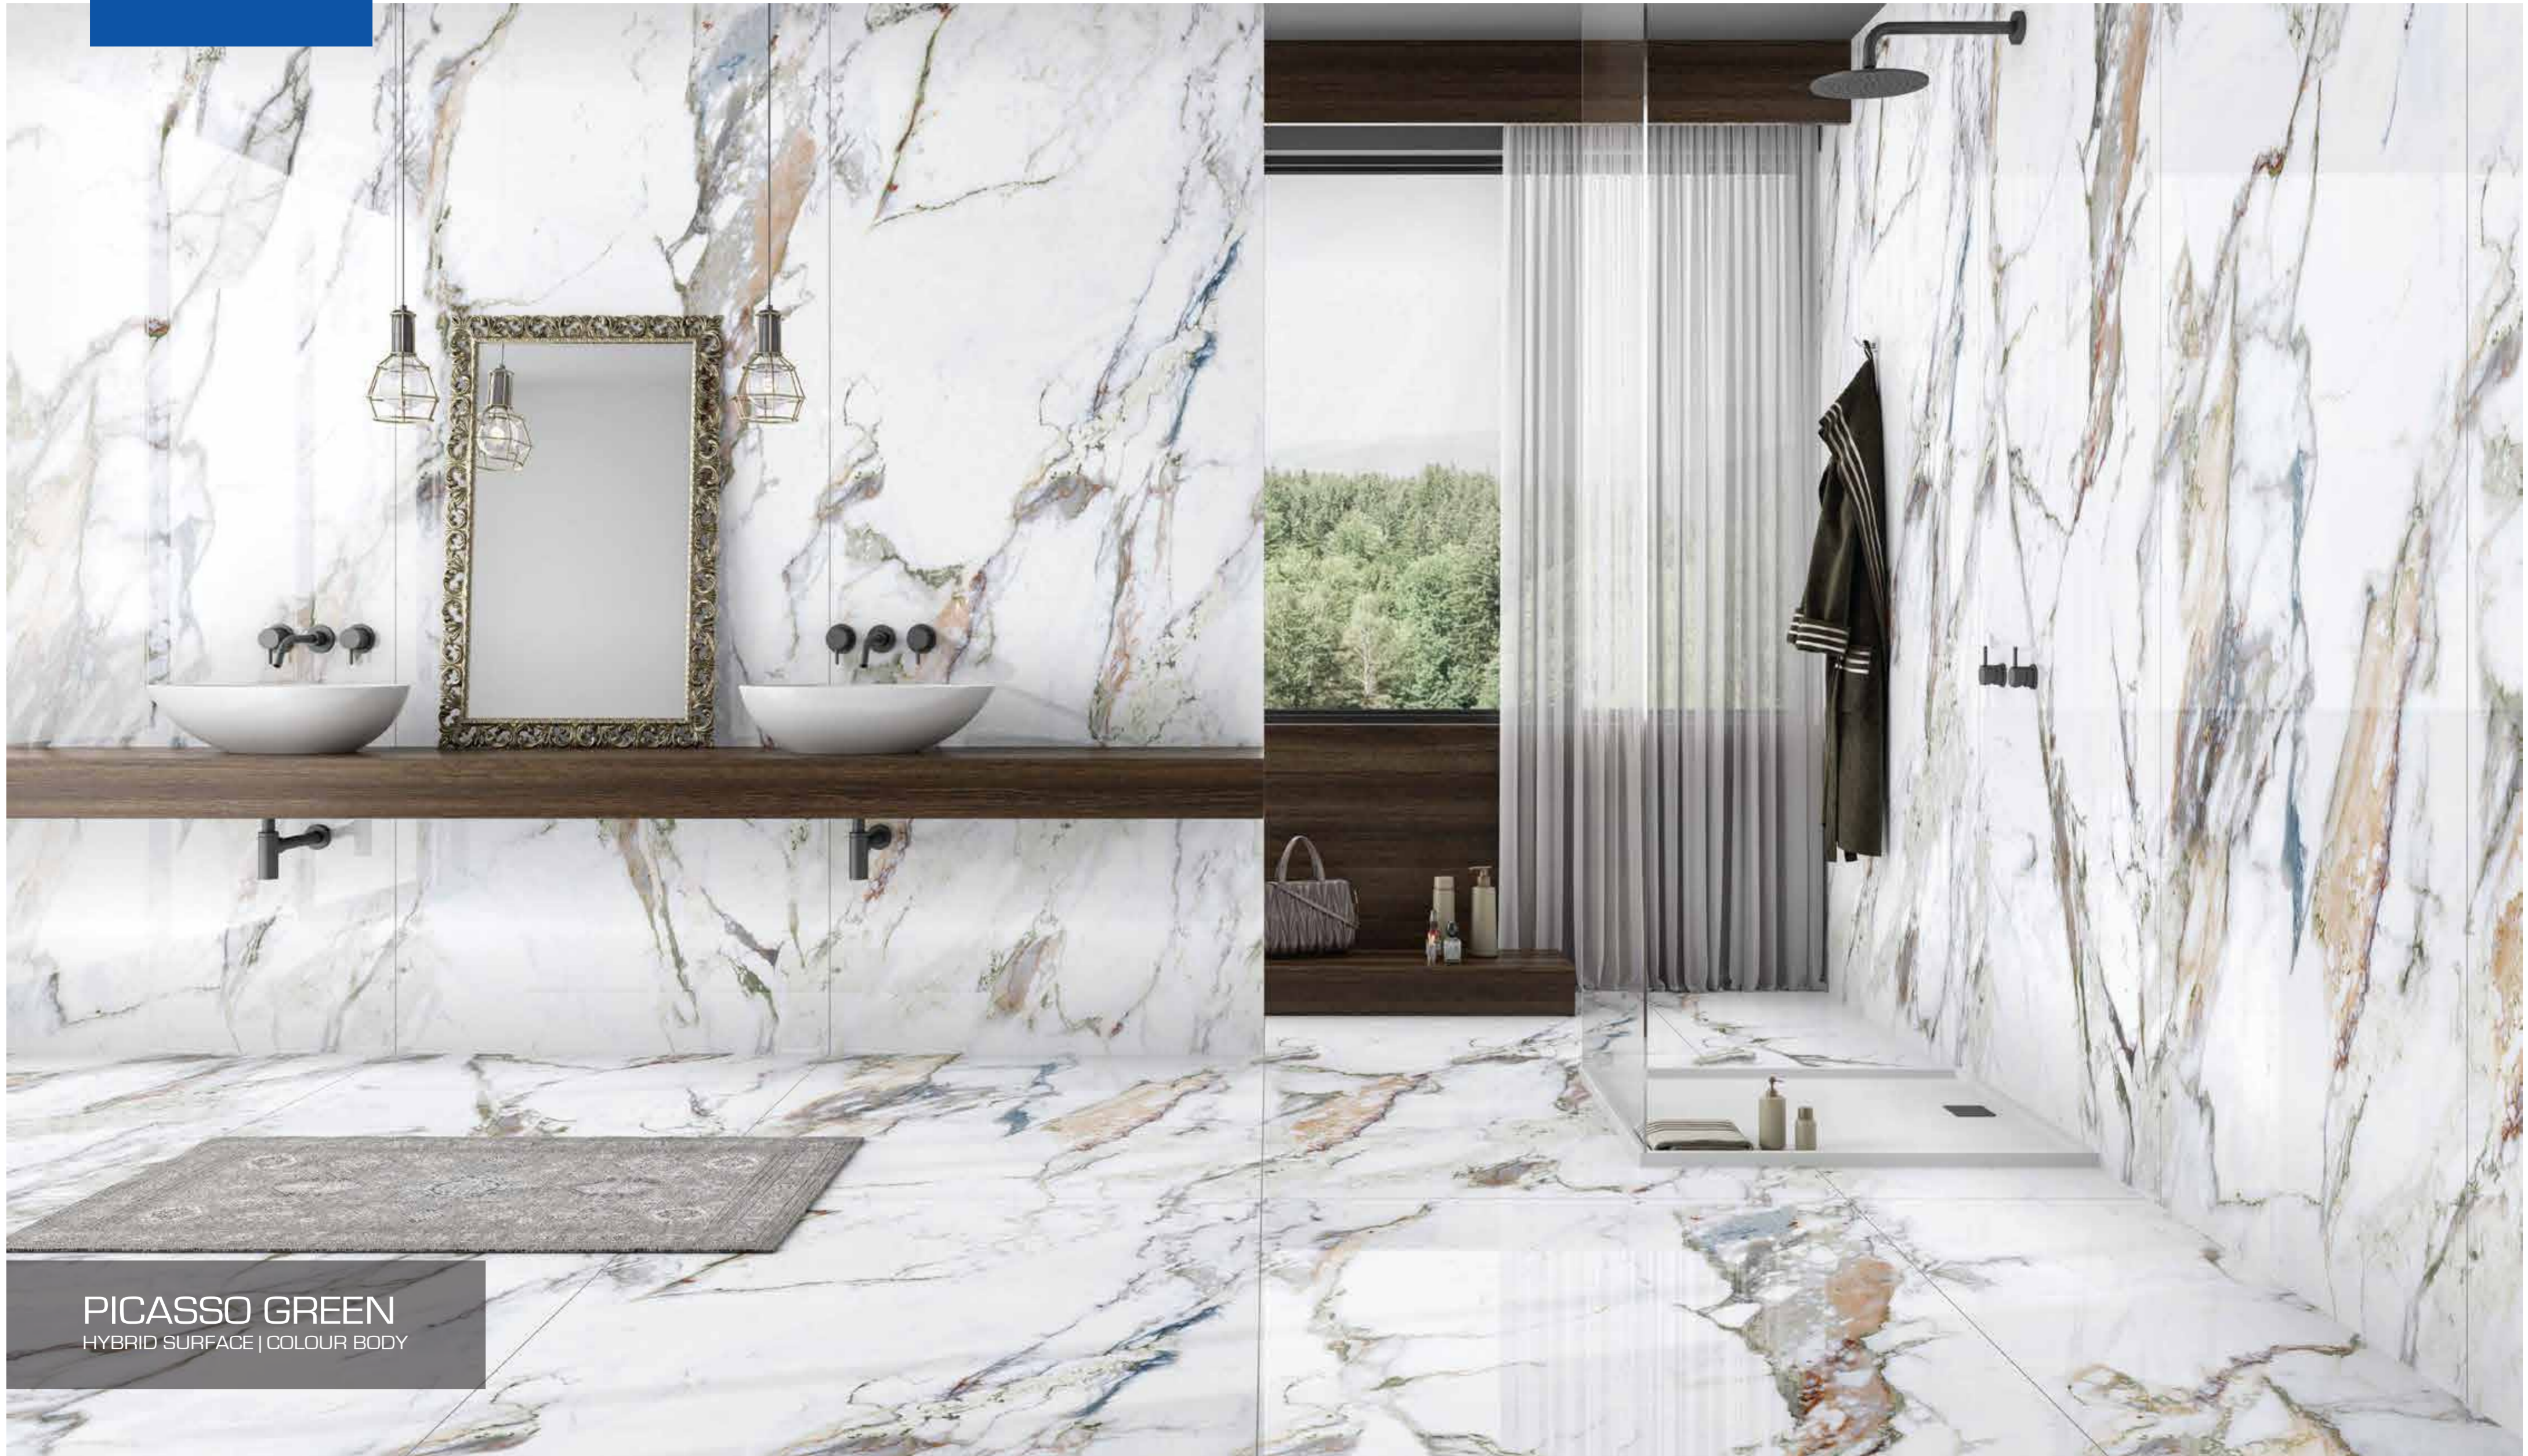

## PICASSO GREEN

HYBRID SURFACE  
ENDLESS : 03 PHASE  
TYPE : COLOUR BODY

MARBLE+

PICASSO GREEN  
HYBRID SURFACE | COLOUR BODY