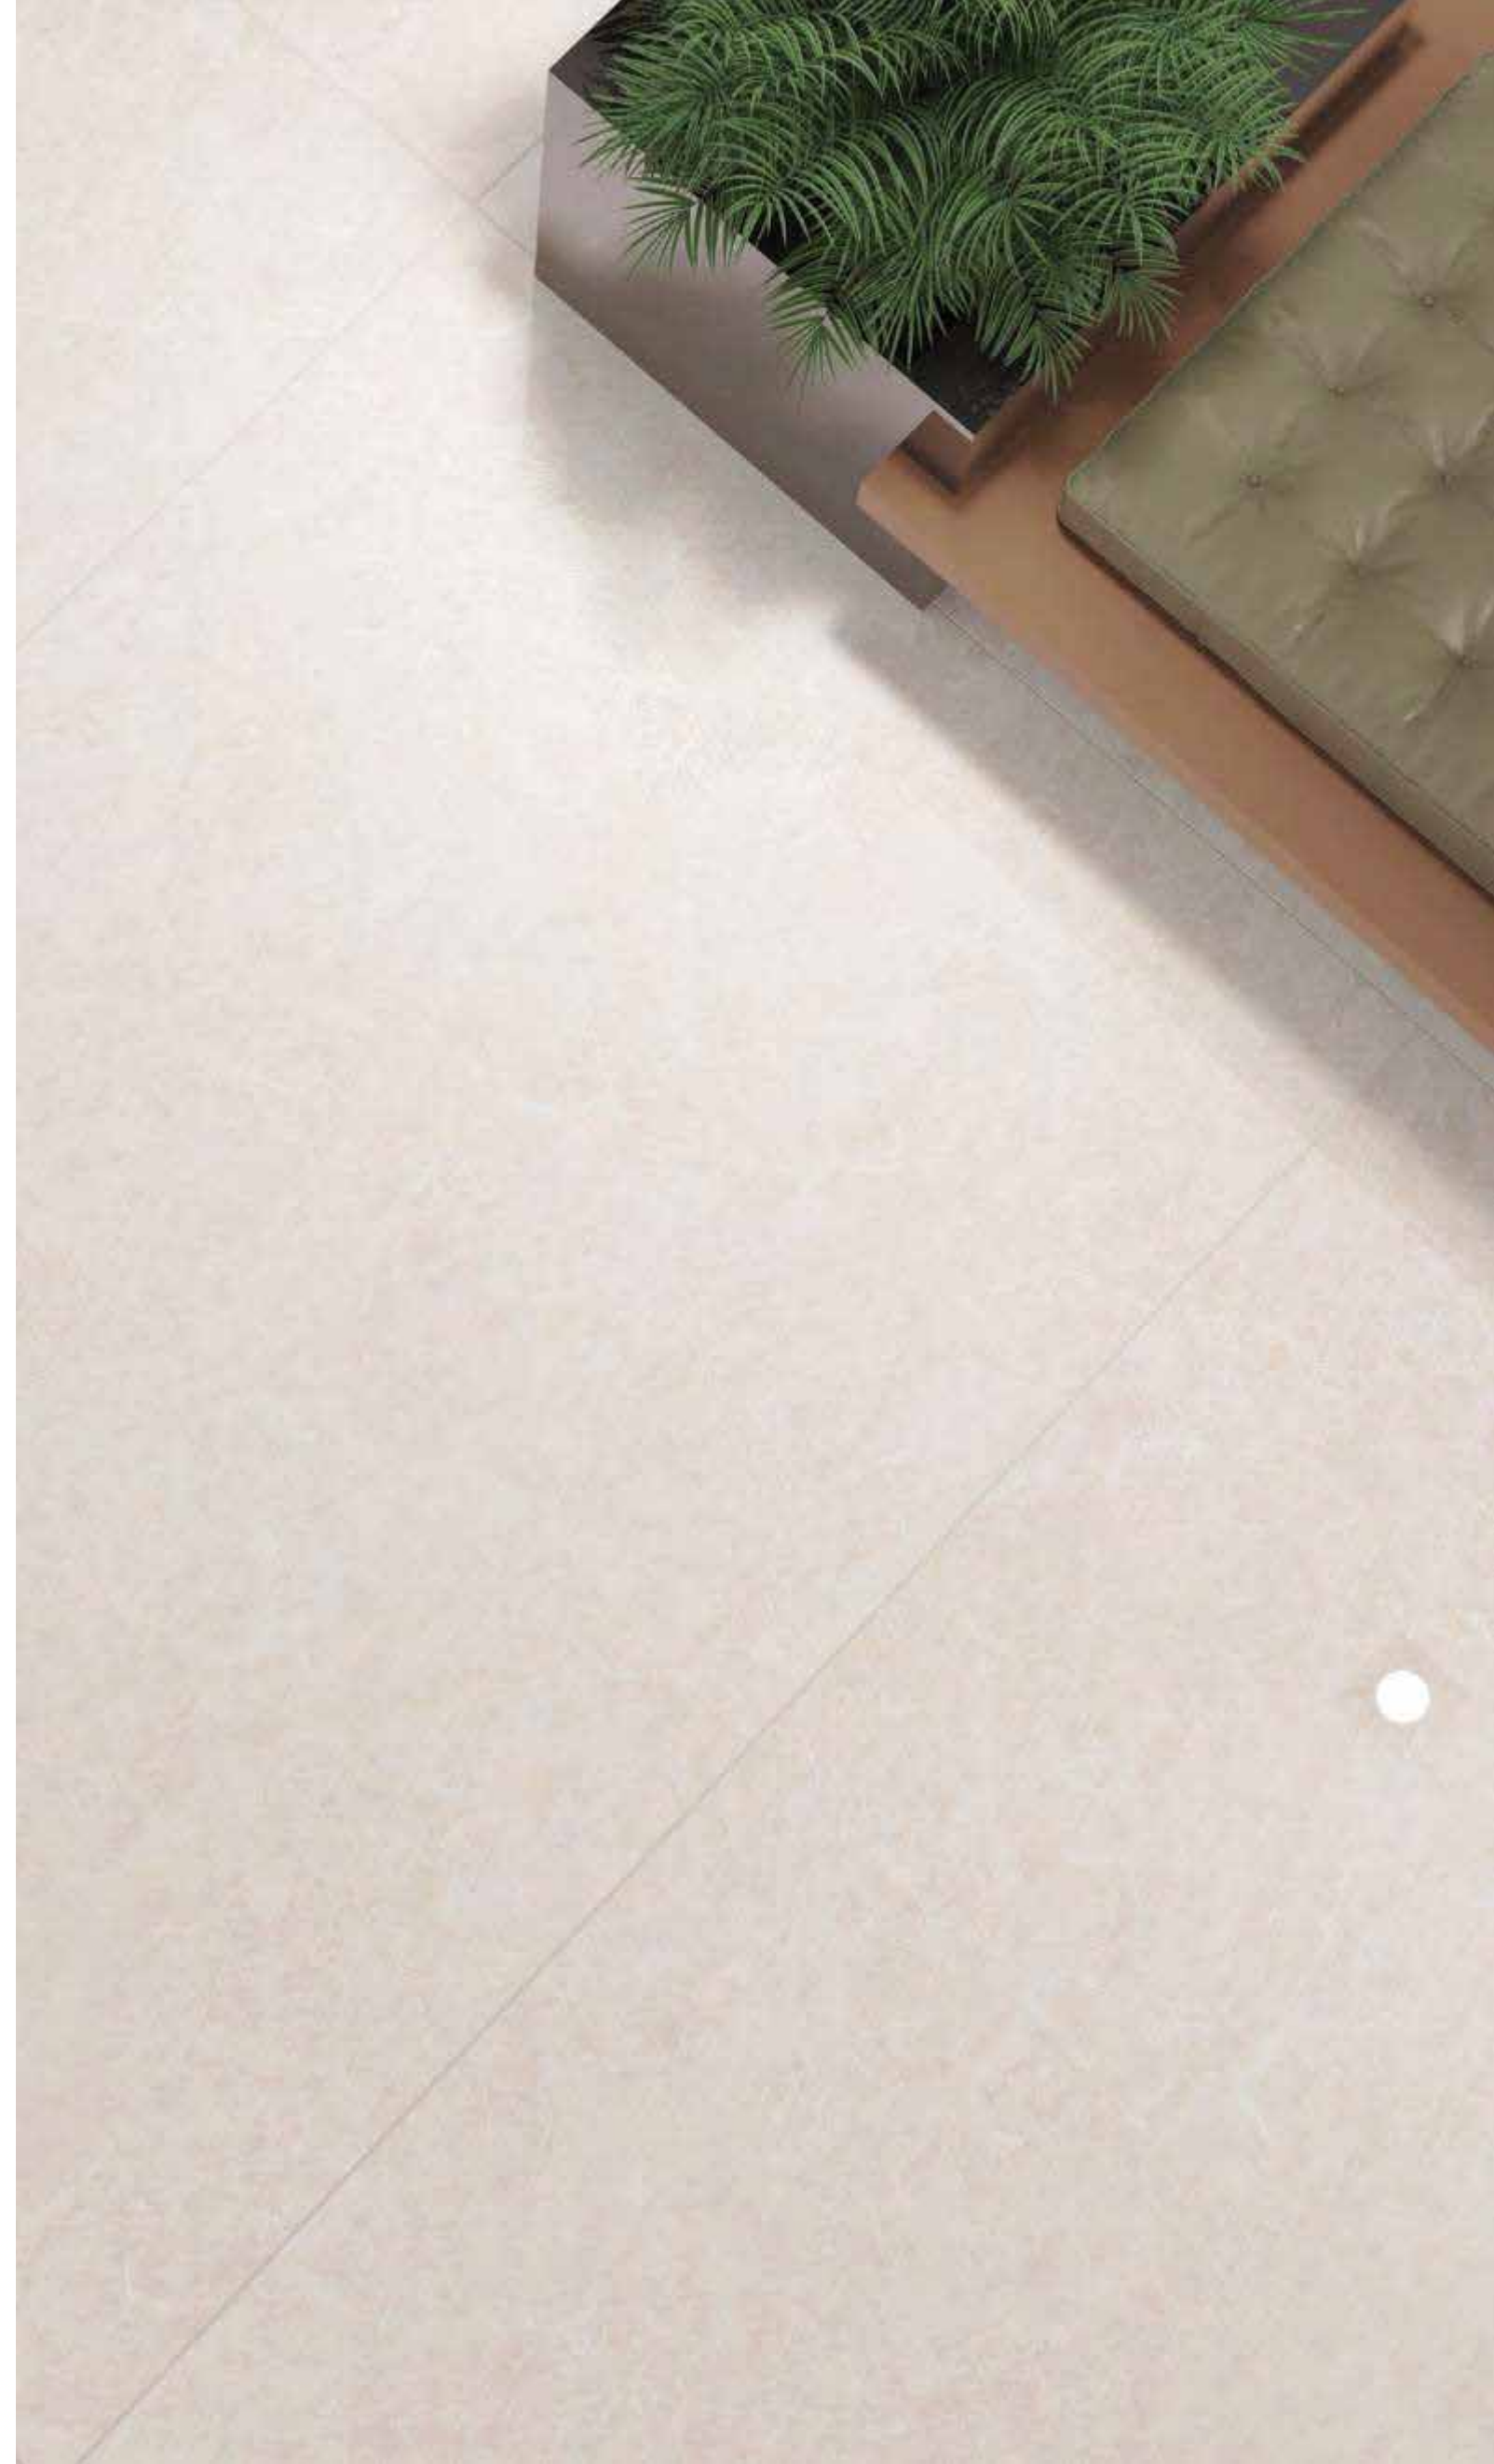

HT-18040

120x180cm, Glossy Surface, 9mm Thickness

CLICK TO VIEW 360DOM