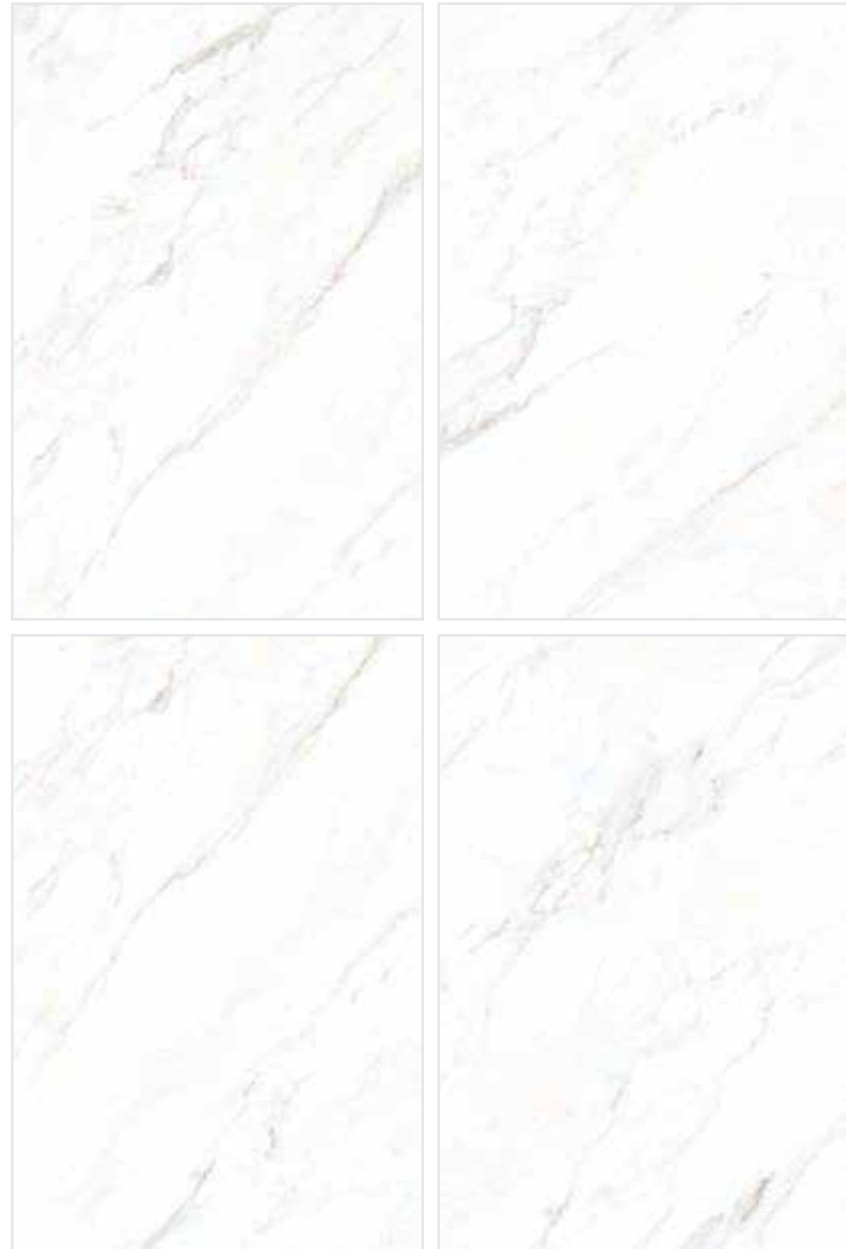

ARE YOU LOOKING FOR A MARBLE FLOOR ?

 120x
180cm

 dg matt
surface

 random
design

 9mm
thickness

HT-18406

HT-18406

120x180cm, DG Matt Surface, 9mm Thickness