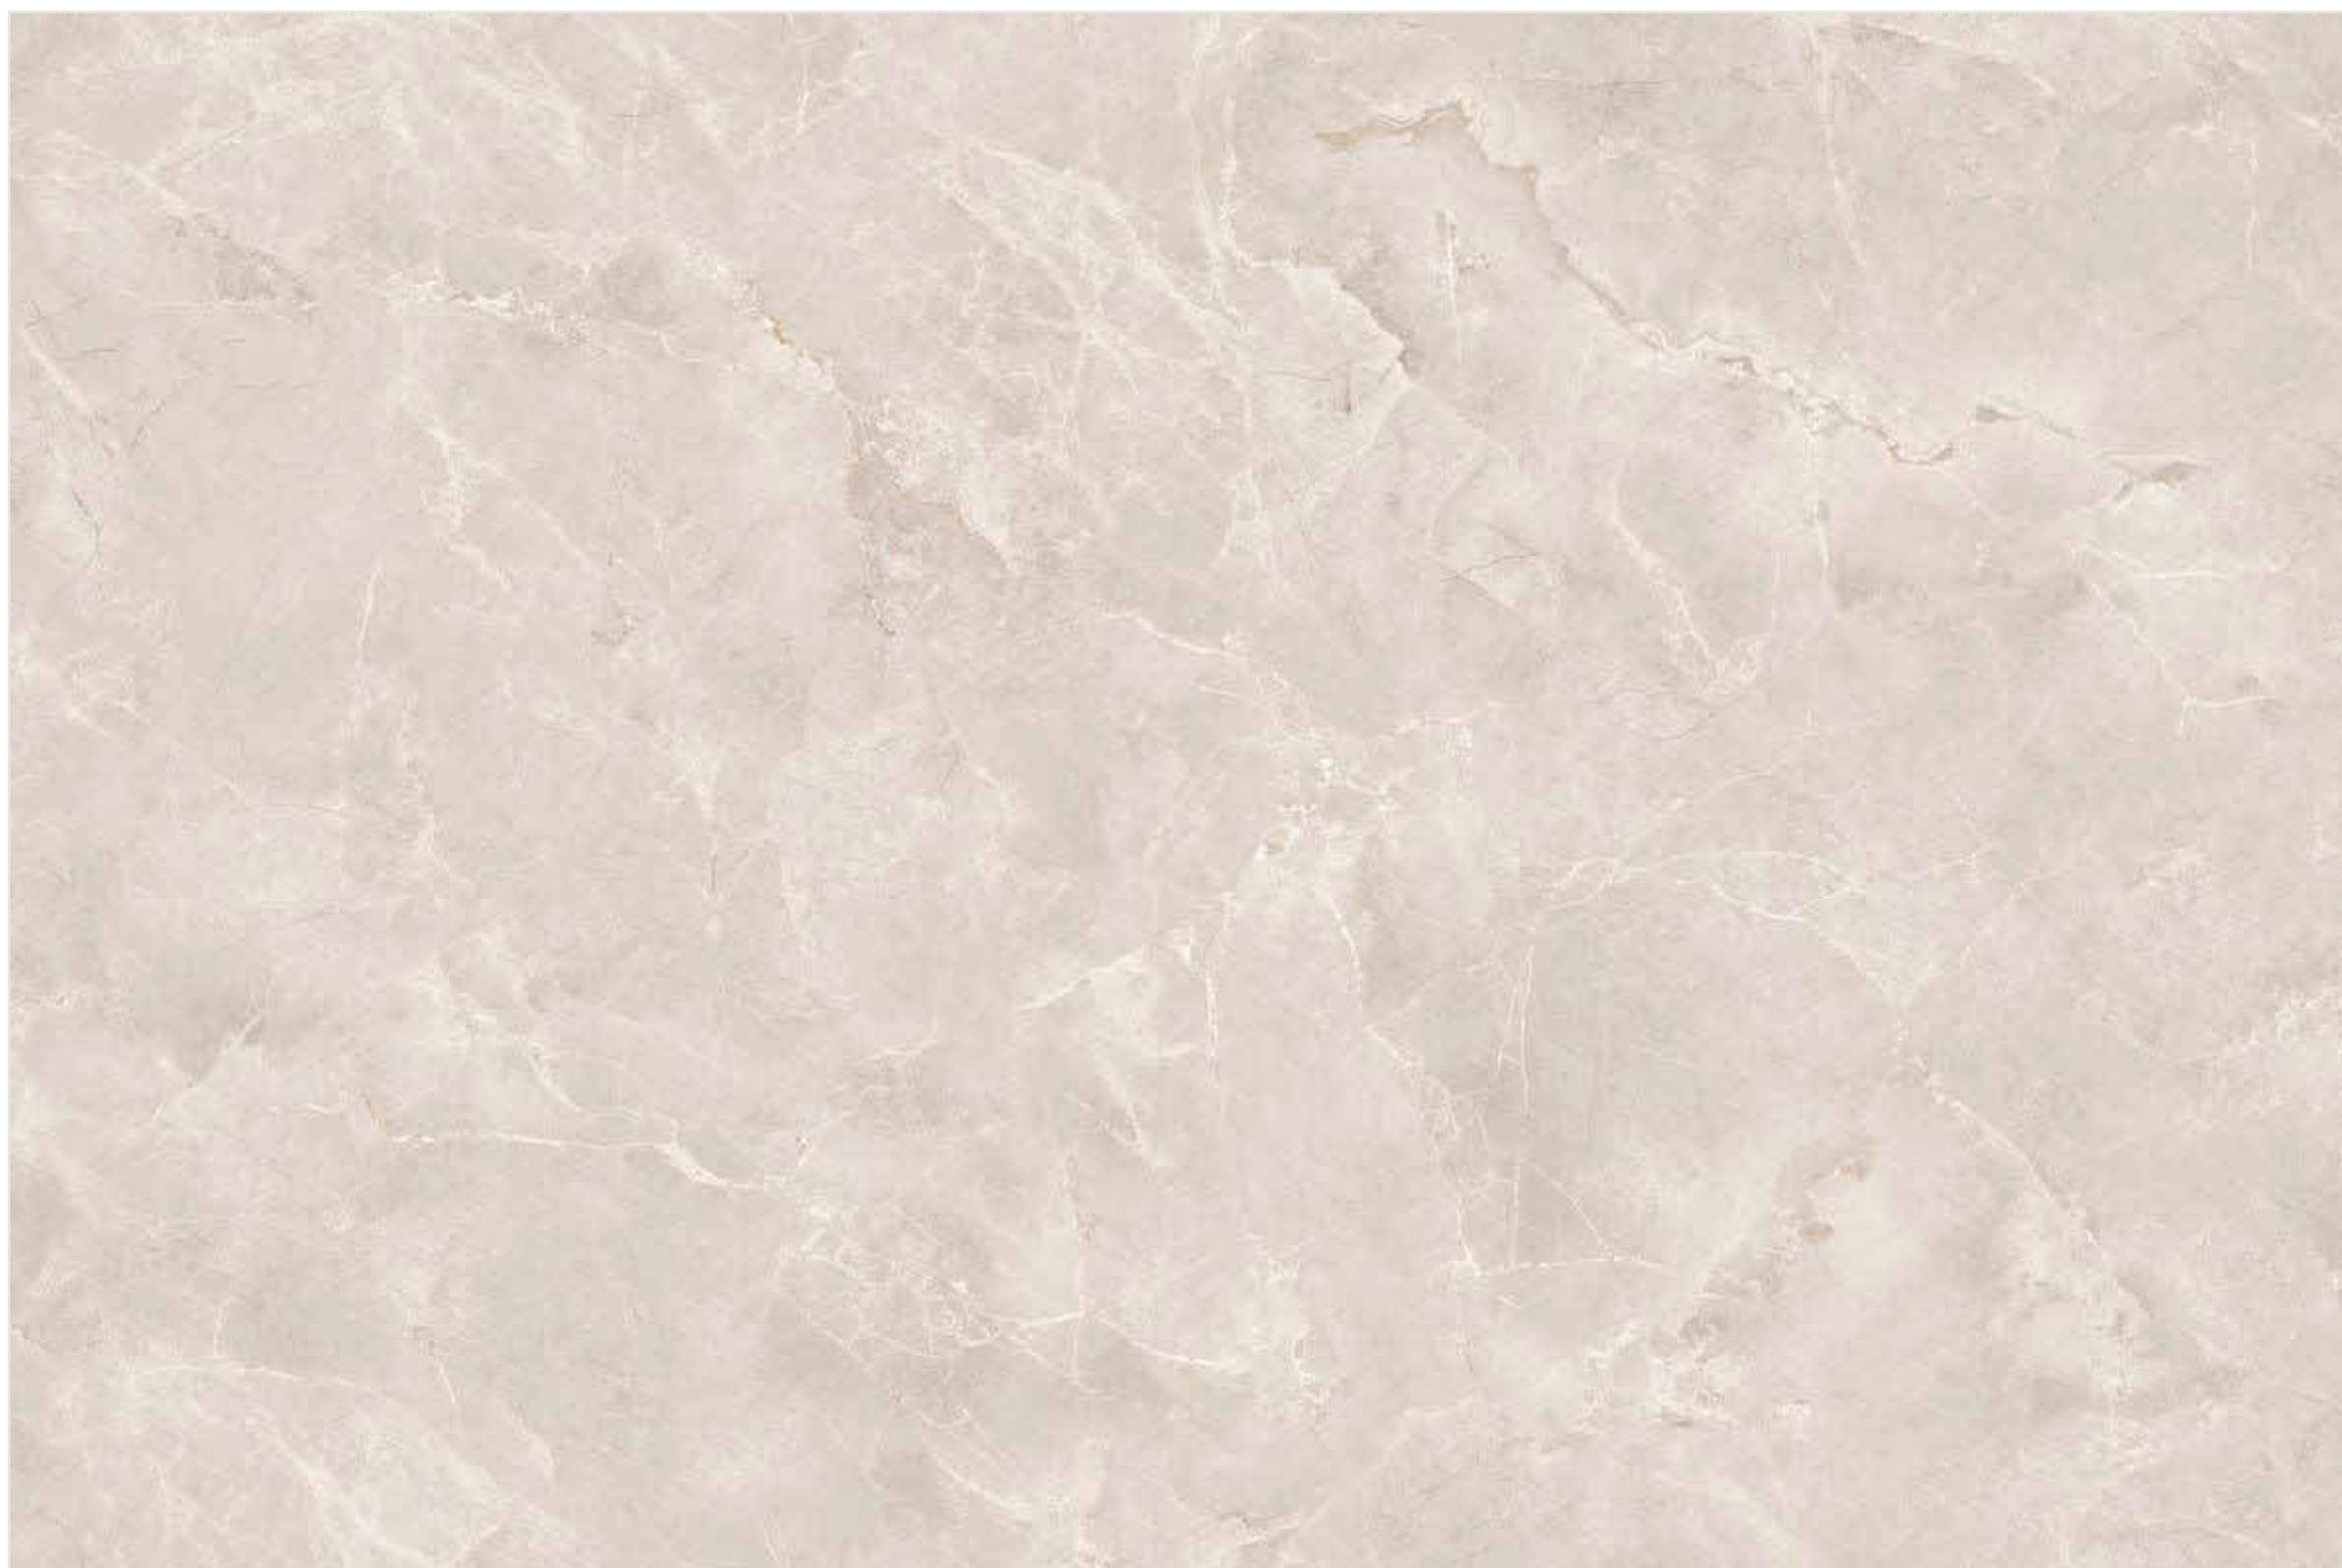

ARE YOU LOOKING FOR A MARBLE FLOOR ?

120x
180cm

polish
surface

random
design

9mm
thickness

HT-18044