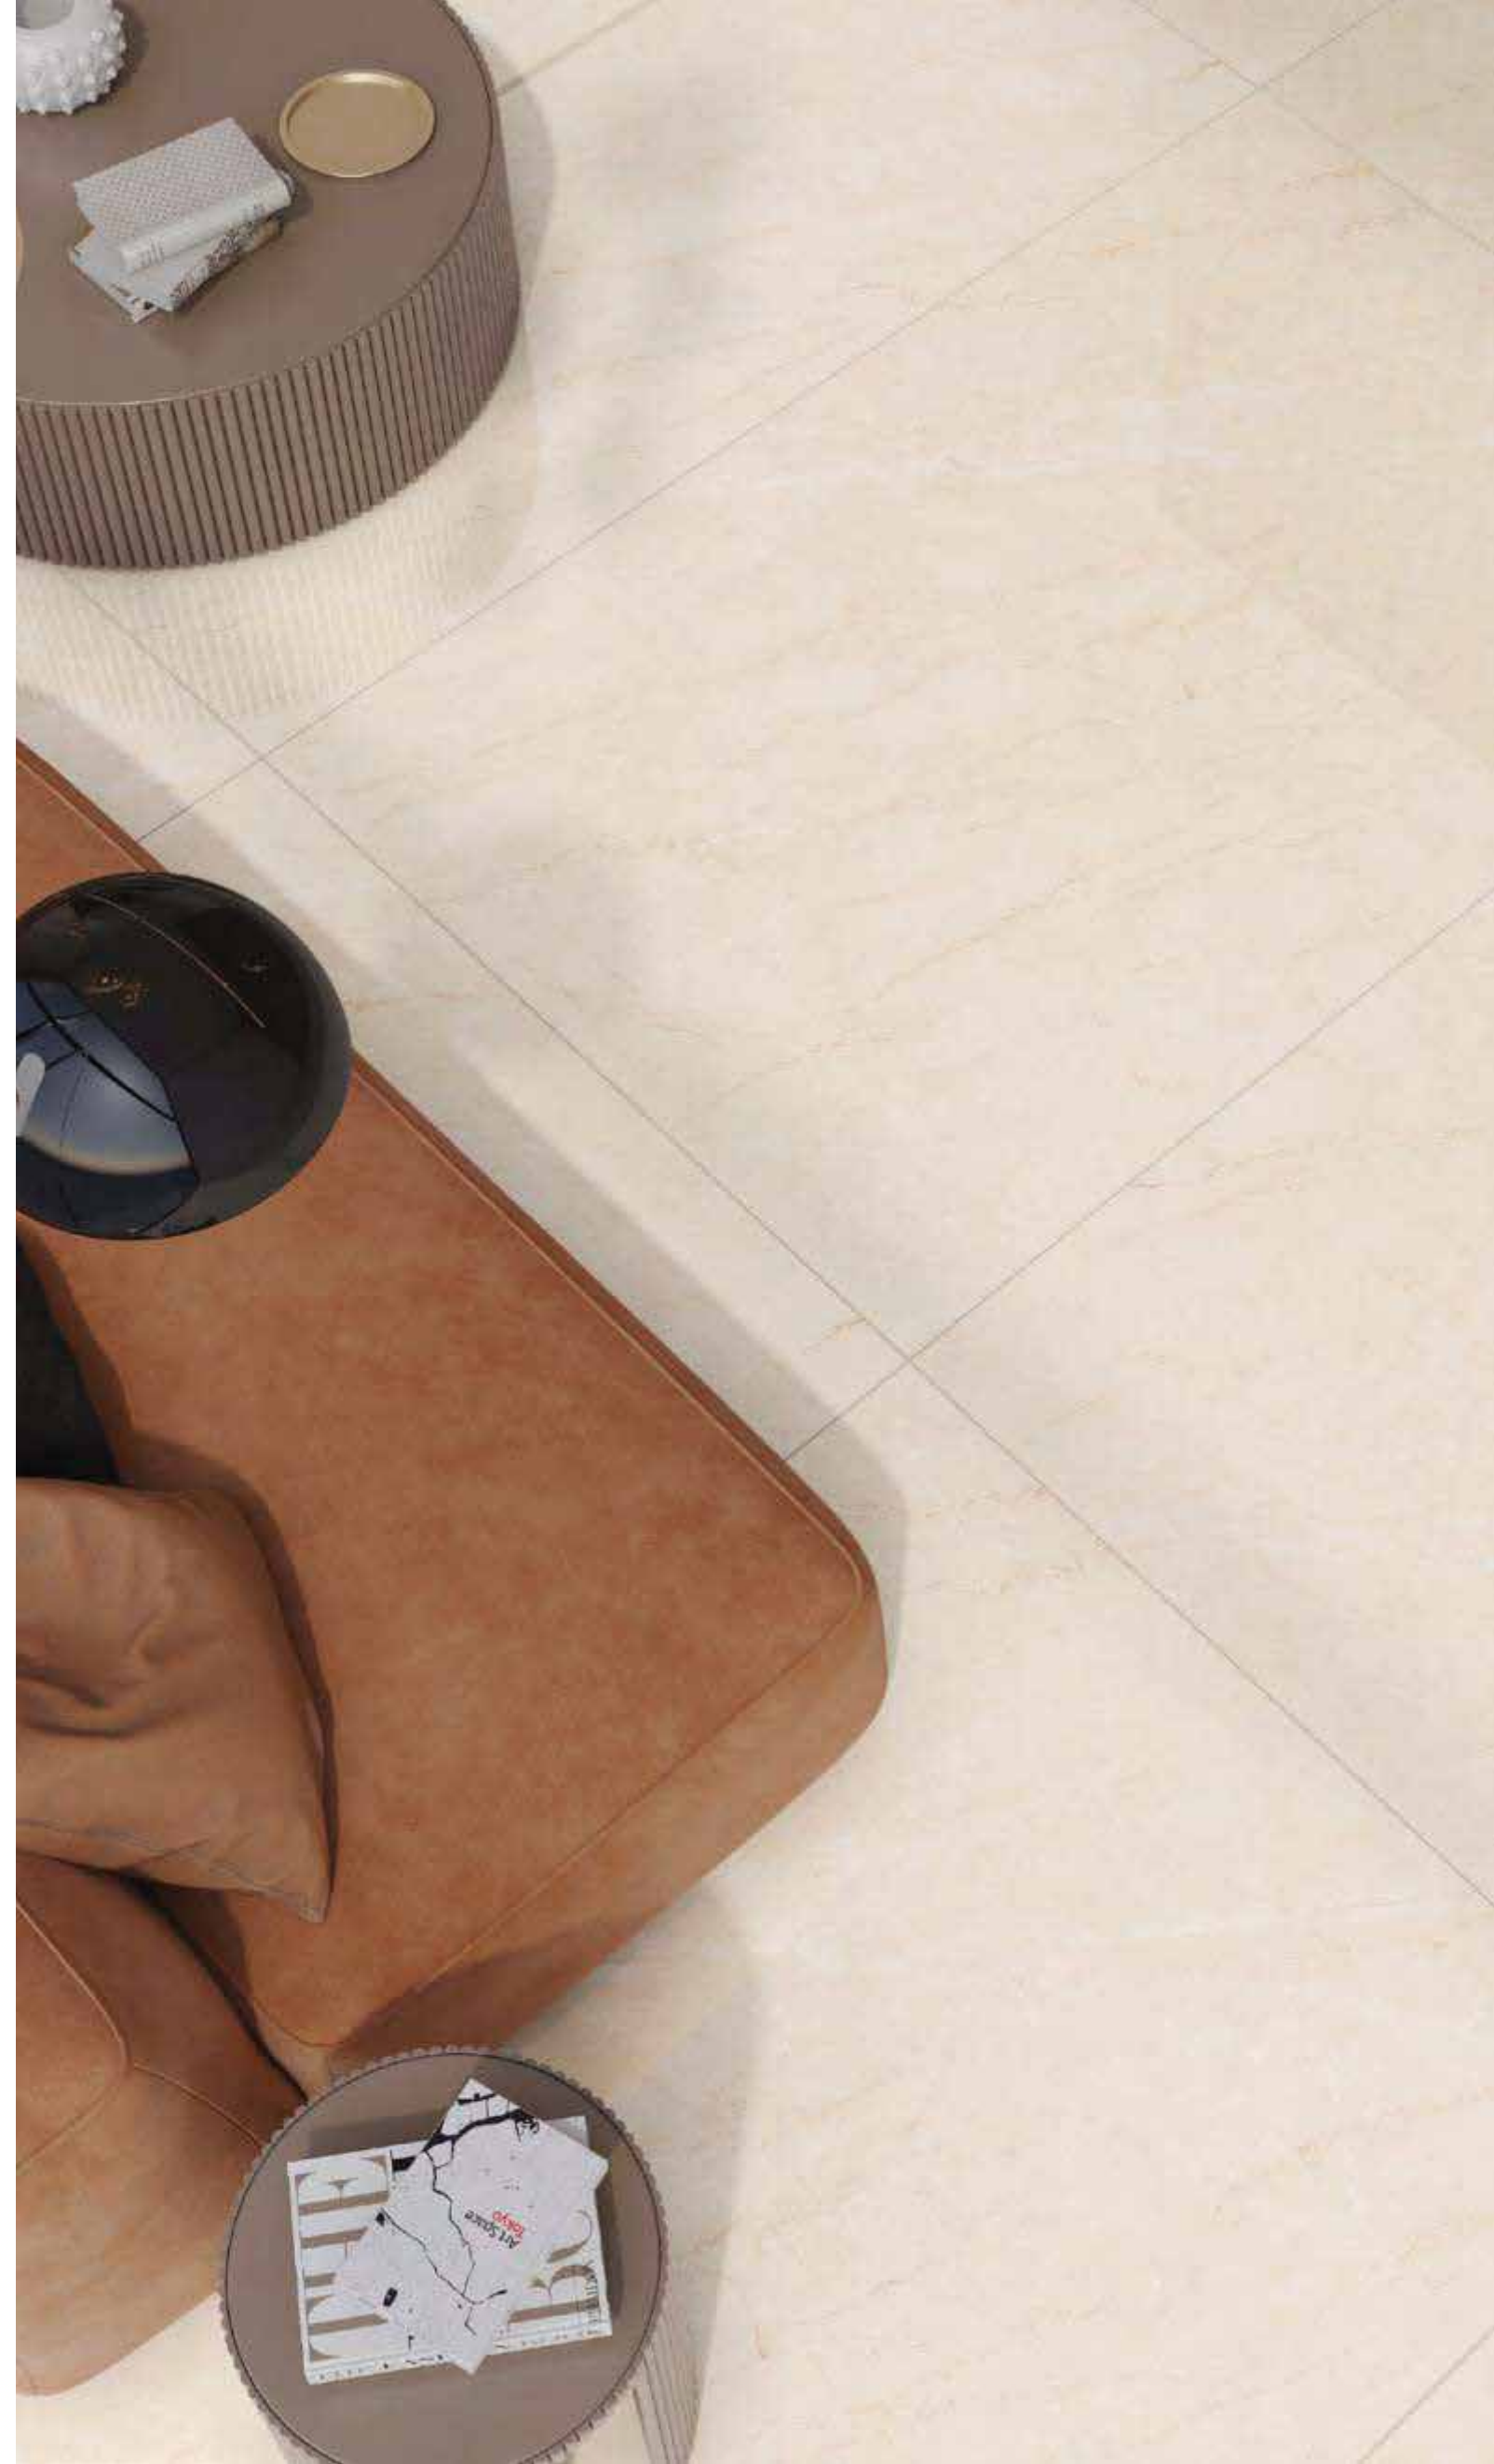

CLICK TO VIEW 360DOM