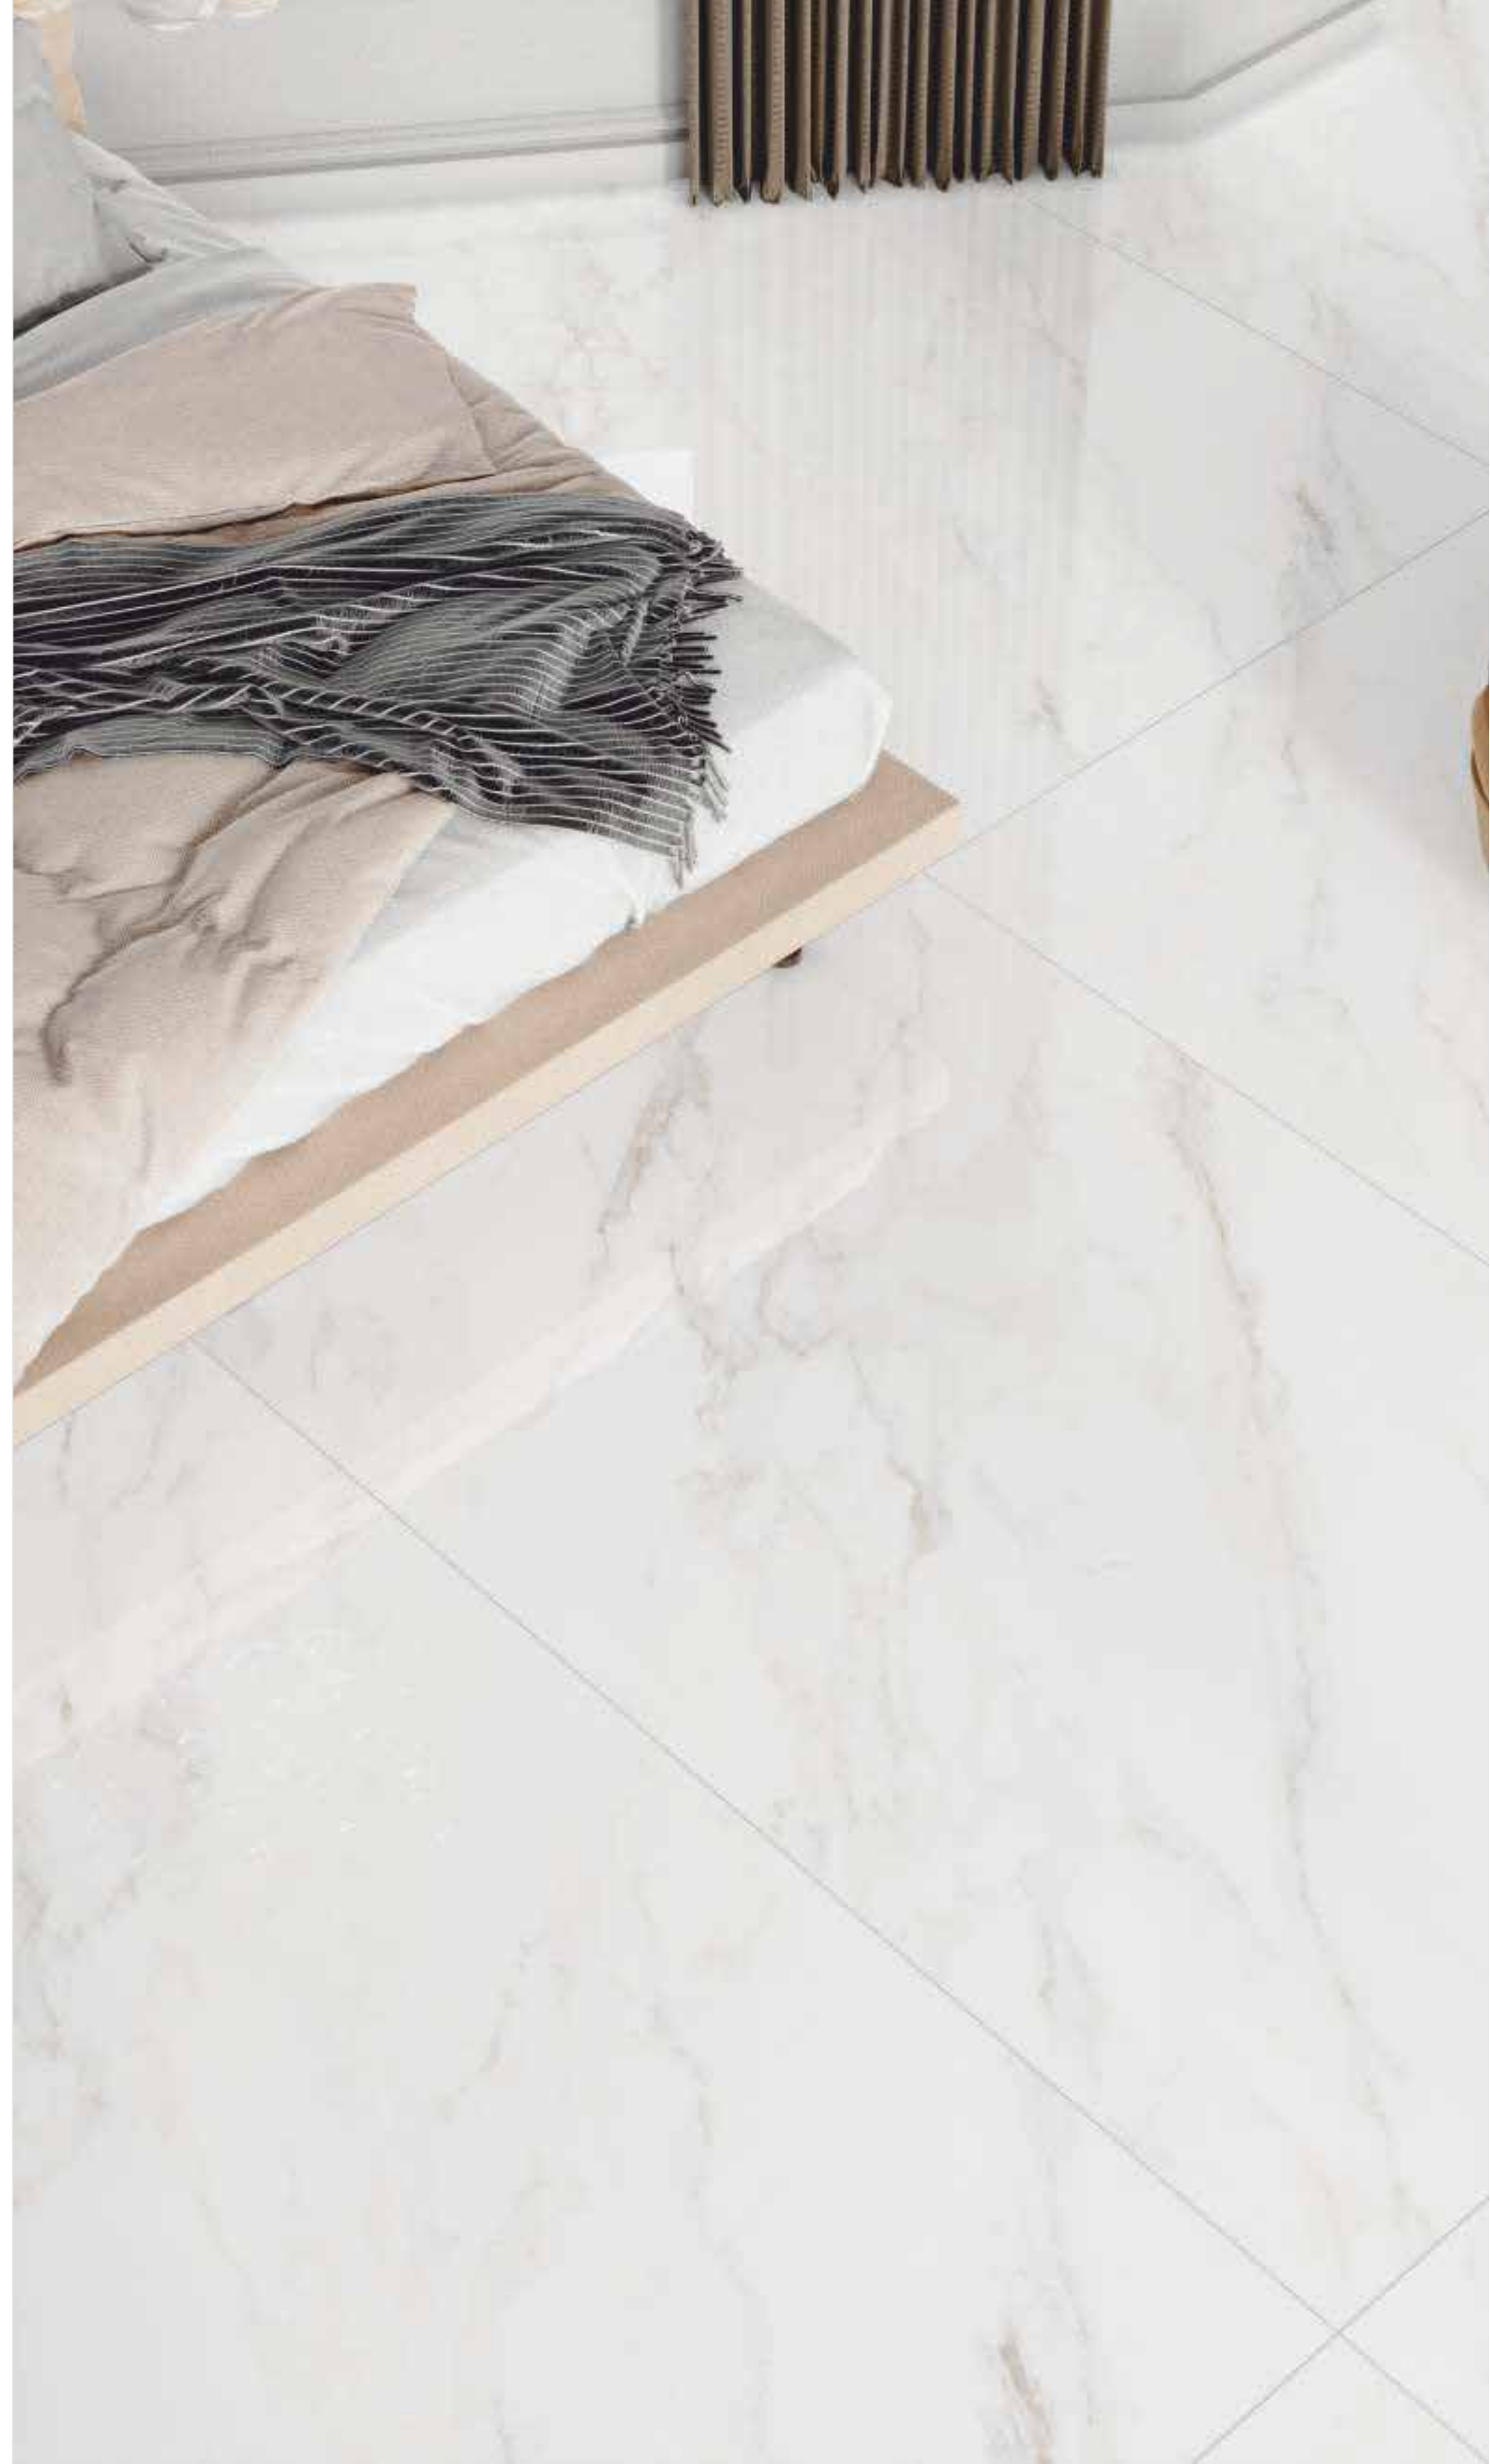

HT-18352

120x180cm, Super White Surface, 9mm Thickness

CLICK TO VIEW 360DOM