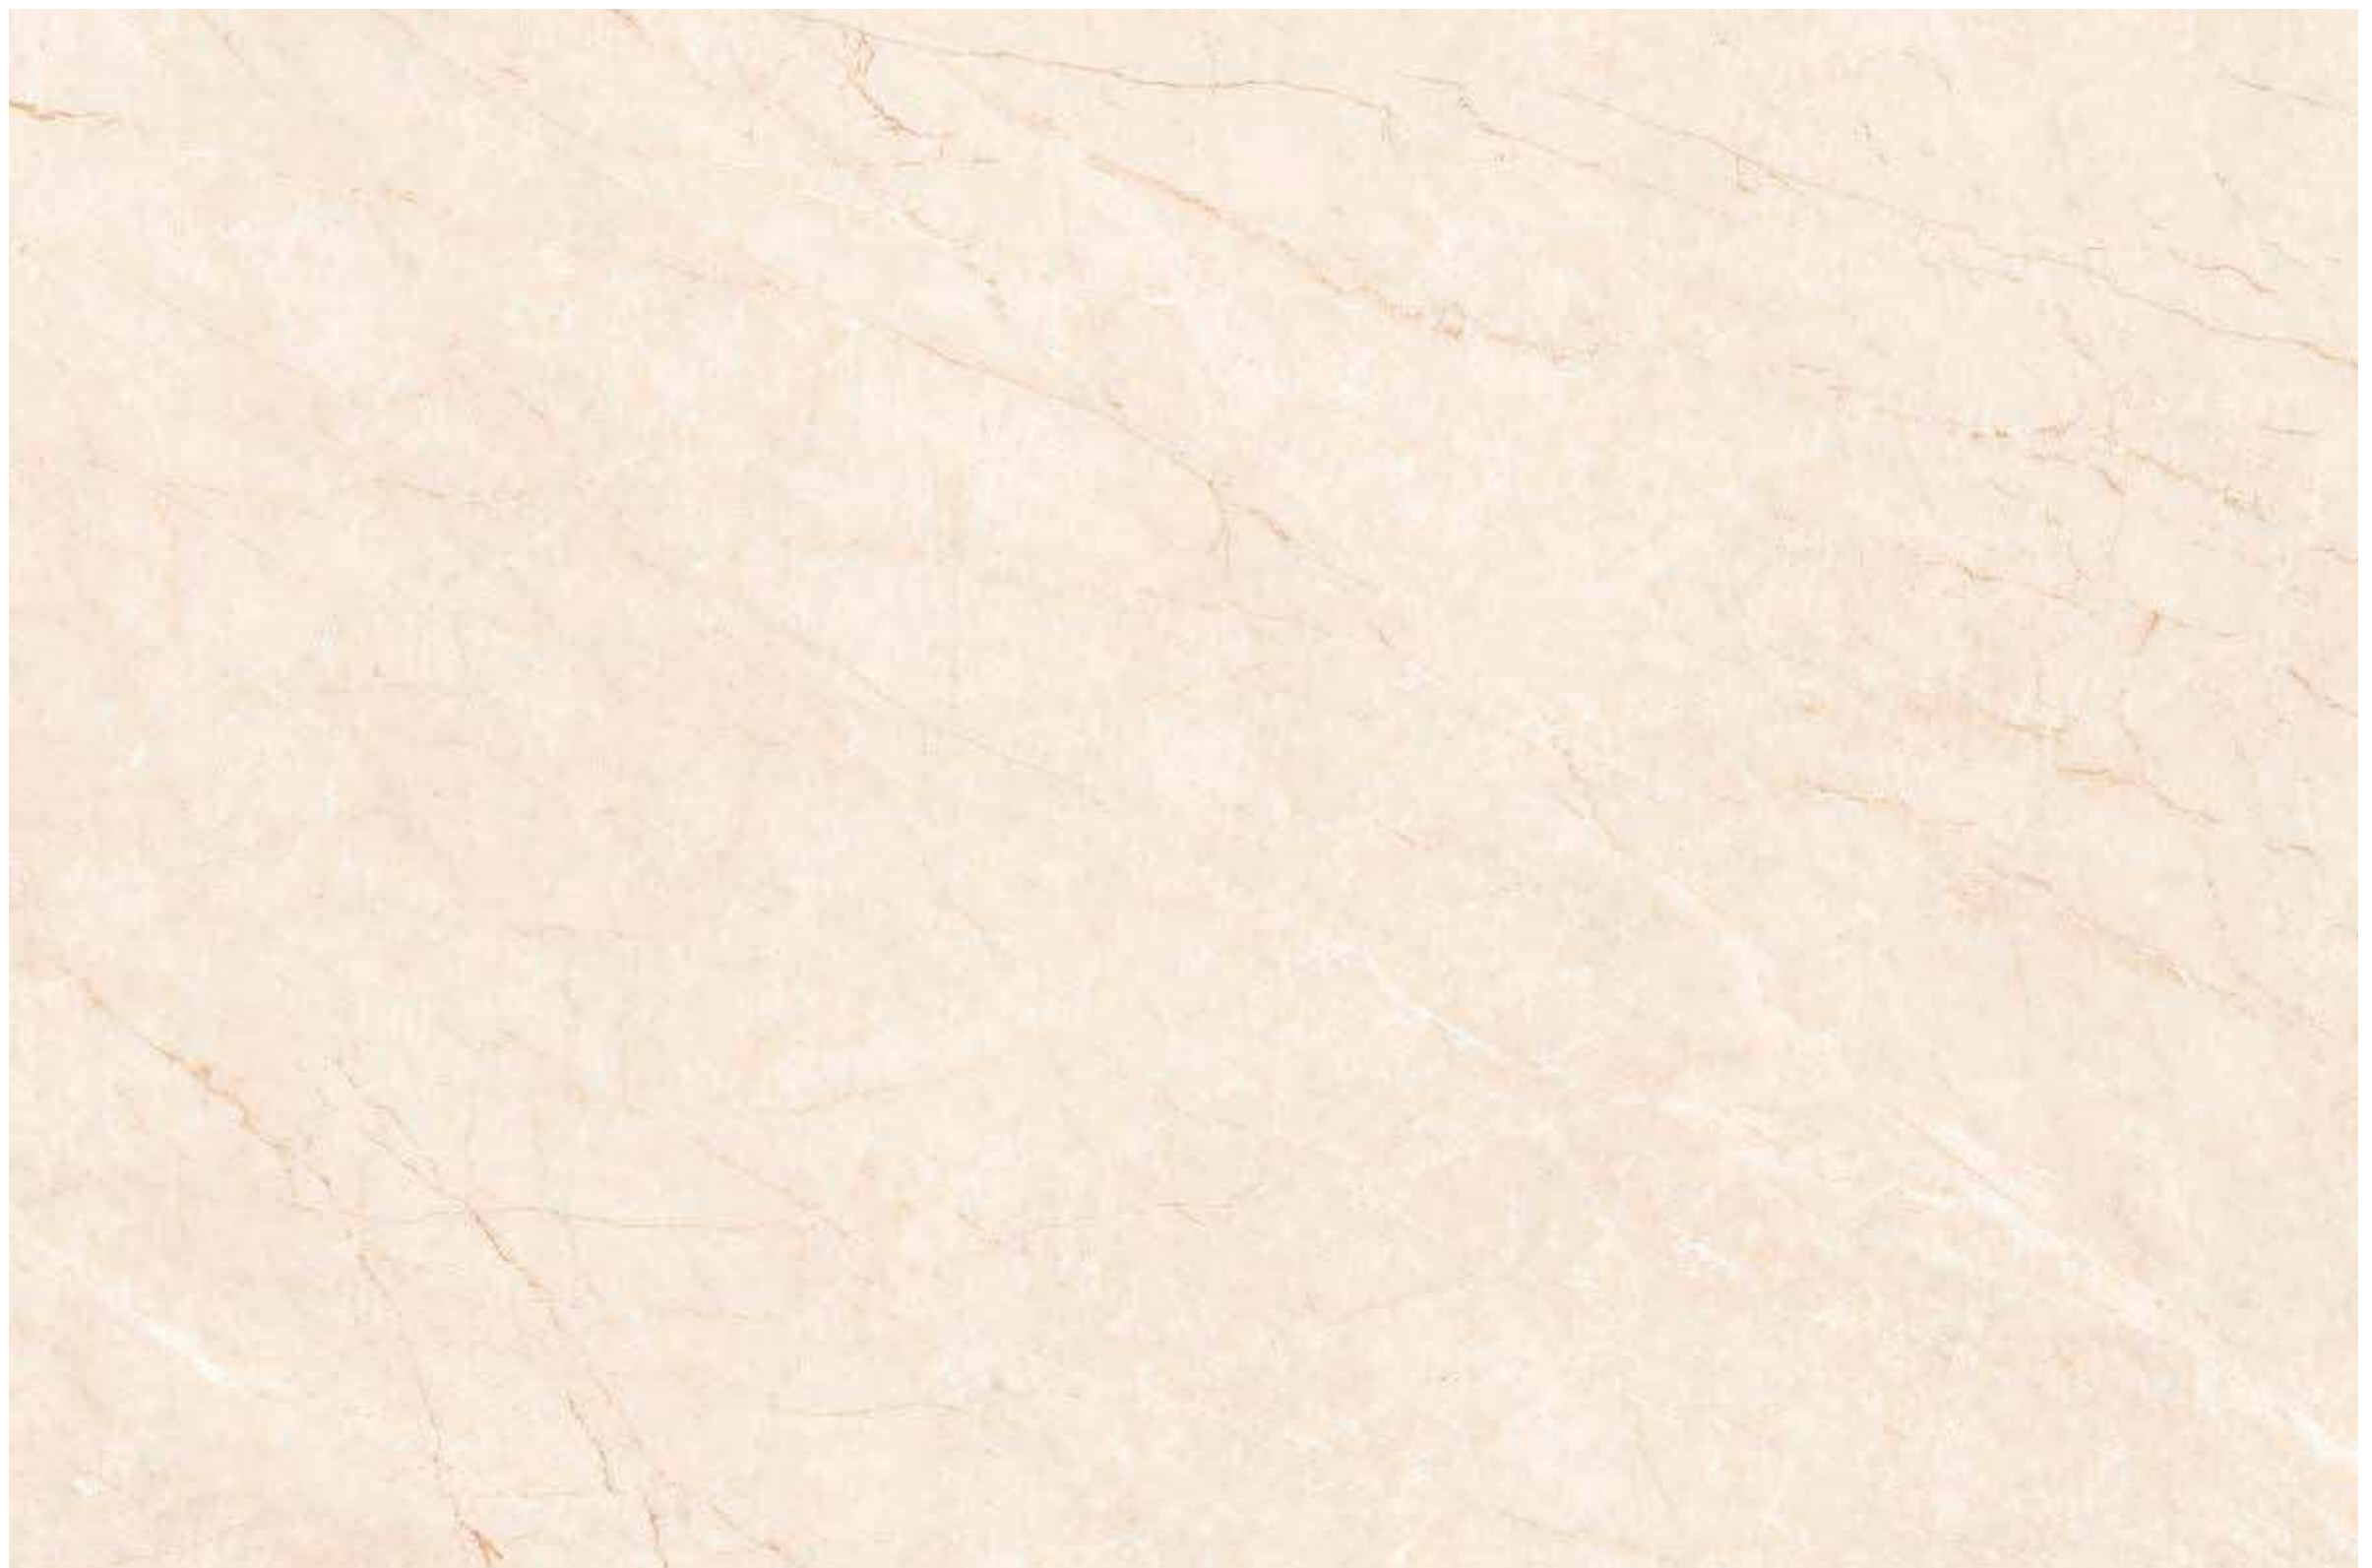

ARE YOU LOOKING FOR A MARBLE FLOOR ?

 120x
180cm

 polish
surface

 random
design

 9mm
thickness

HT-18036

HT-18036

120x180cm, Glossy Surface, 9mm Thickness