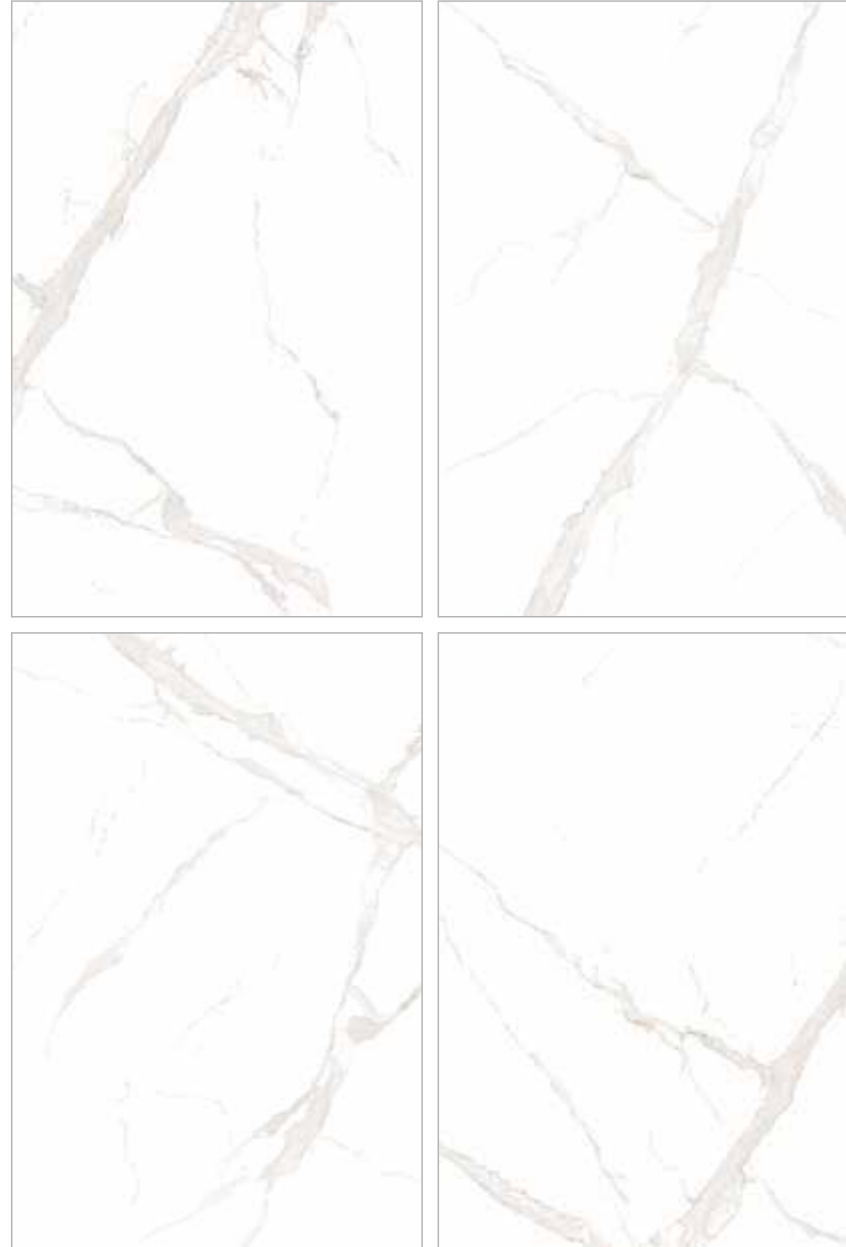

ARE YOU LOOKING FOR A MARBLE FLOOR?

 120x
180cm

 polish
surface

 random
design

 9mm
thickness

HT - 18351

HT-18351

120x180cm, Super White Surface, 9mm Thickness

CLICK TO VIEW 360DOM

Each tile can be seen as a canvas where the artist has painted their vision, creating a visual narrative that is both unique and authentic.

HT-18406

ARE YOU LOOKING FOR A MARBLE FLOOR ?

Each tile can be seen as a canvas where the artist has painted their vision, creating a visual narrative that is both unique and authentic.

HT-18046

ARE YOU LOOKING FOR A MARBLE FLOOR ?

 120x
180cm

 dg matt
surface