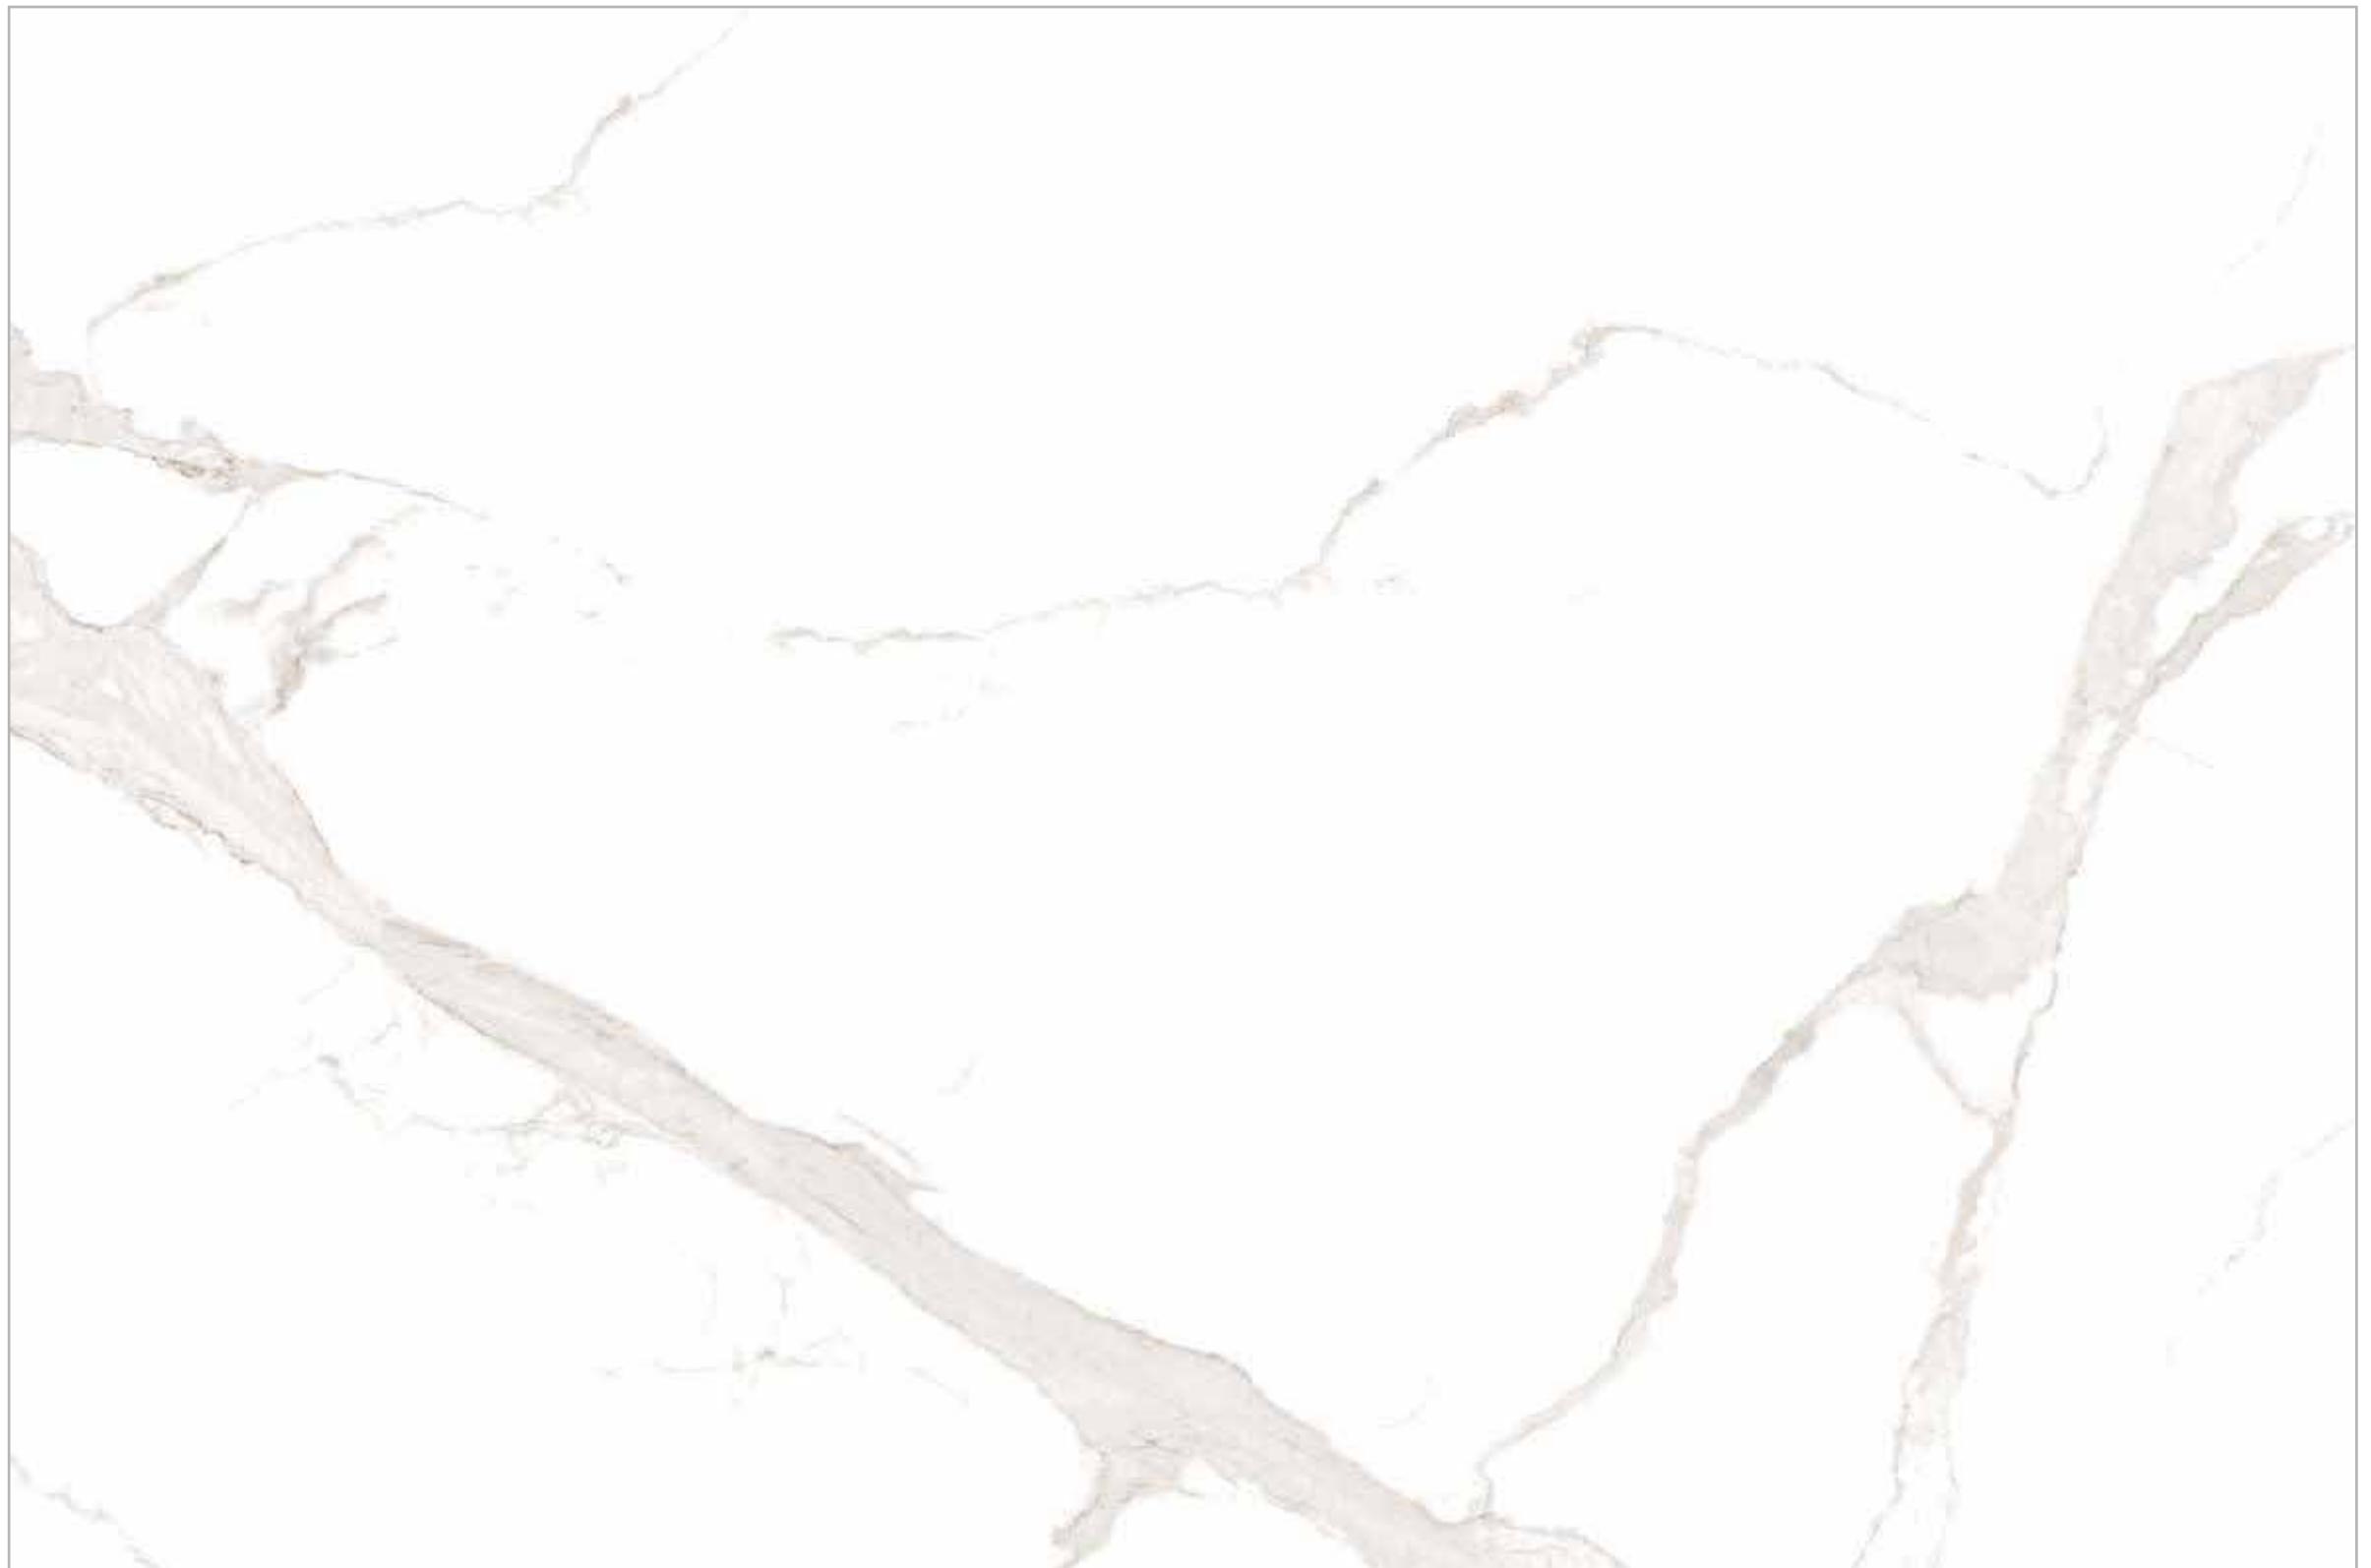

ARE YOU LOOKING FOR A MARBLE FLOOR?

 120x
180cm

 polish
surface

 random
design

 9mm
thickness

HT - 18351

HT-18351

120x180cm, Super White Surface, 9mm Thickness