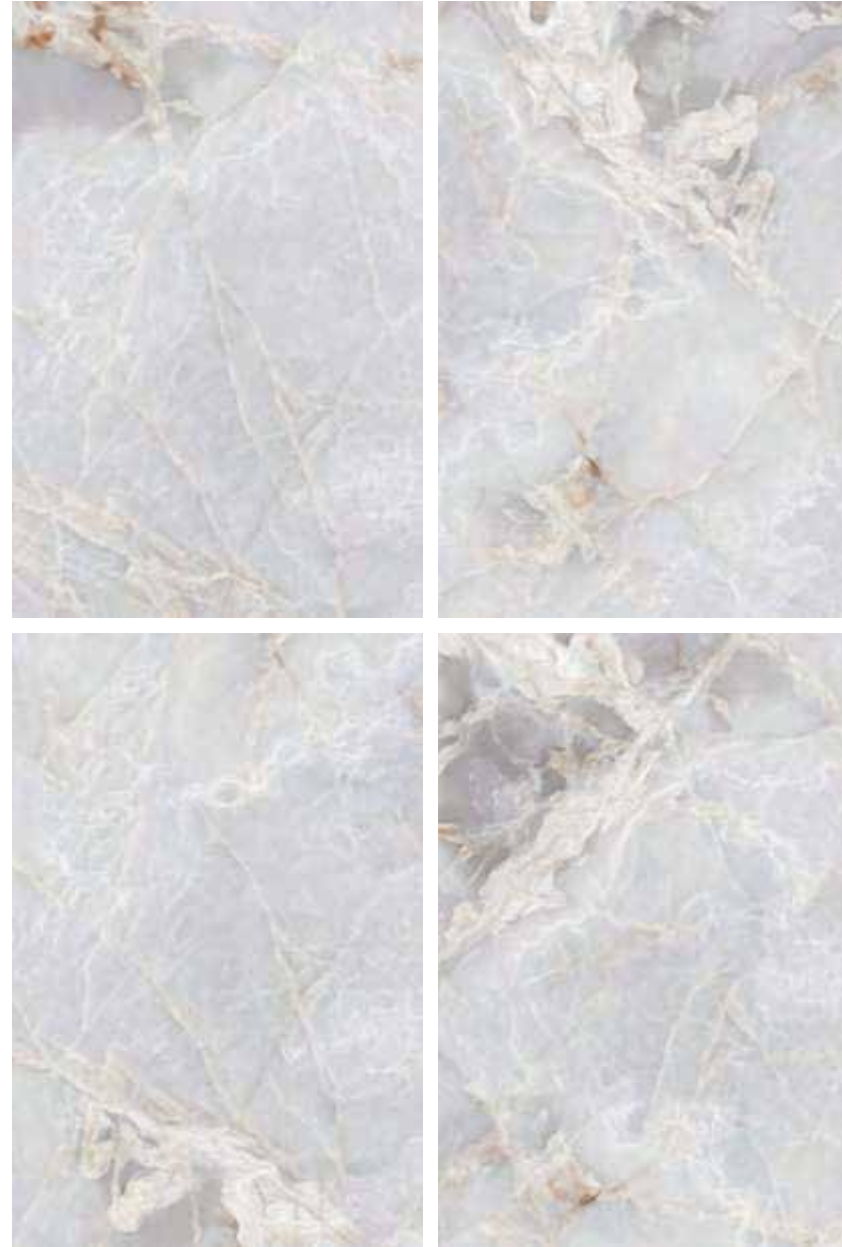

HT-18039

120x180cm, Glossy Surface, 9mm Thickness

CLICK TO VIEW 360DOM