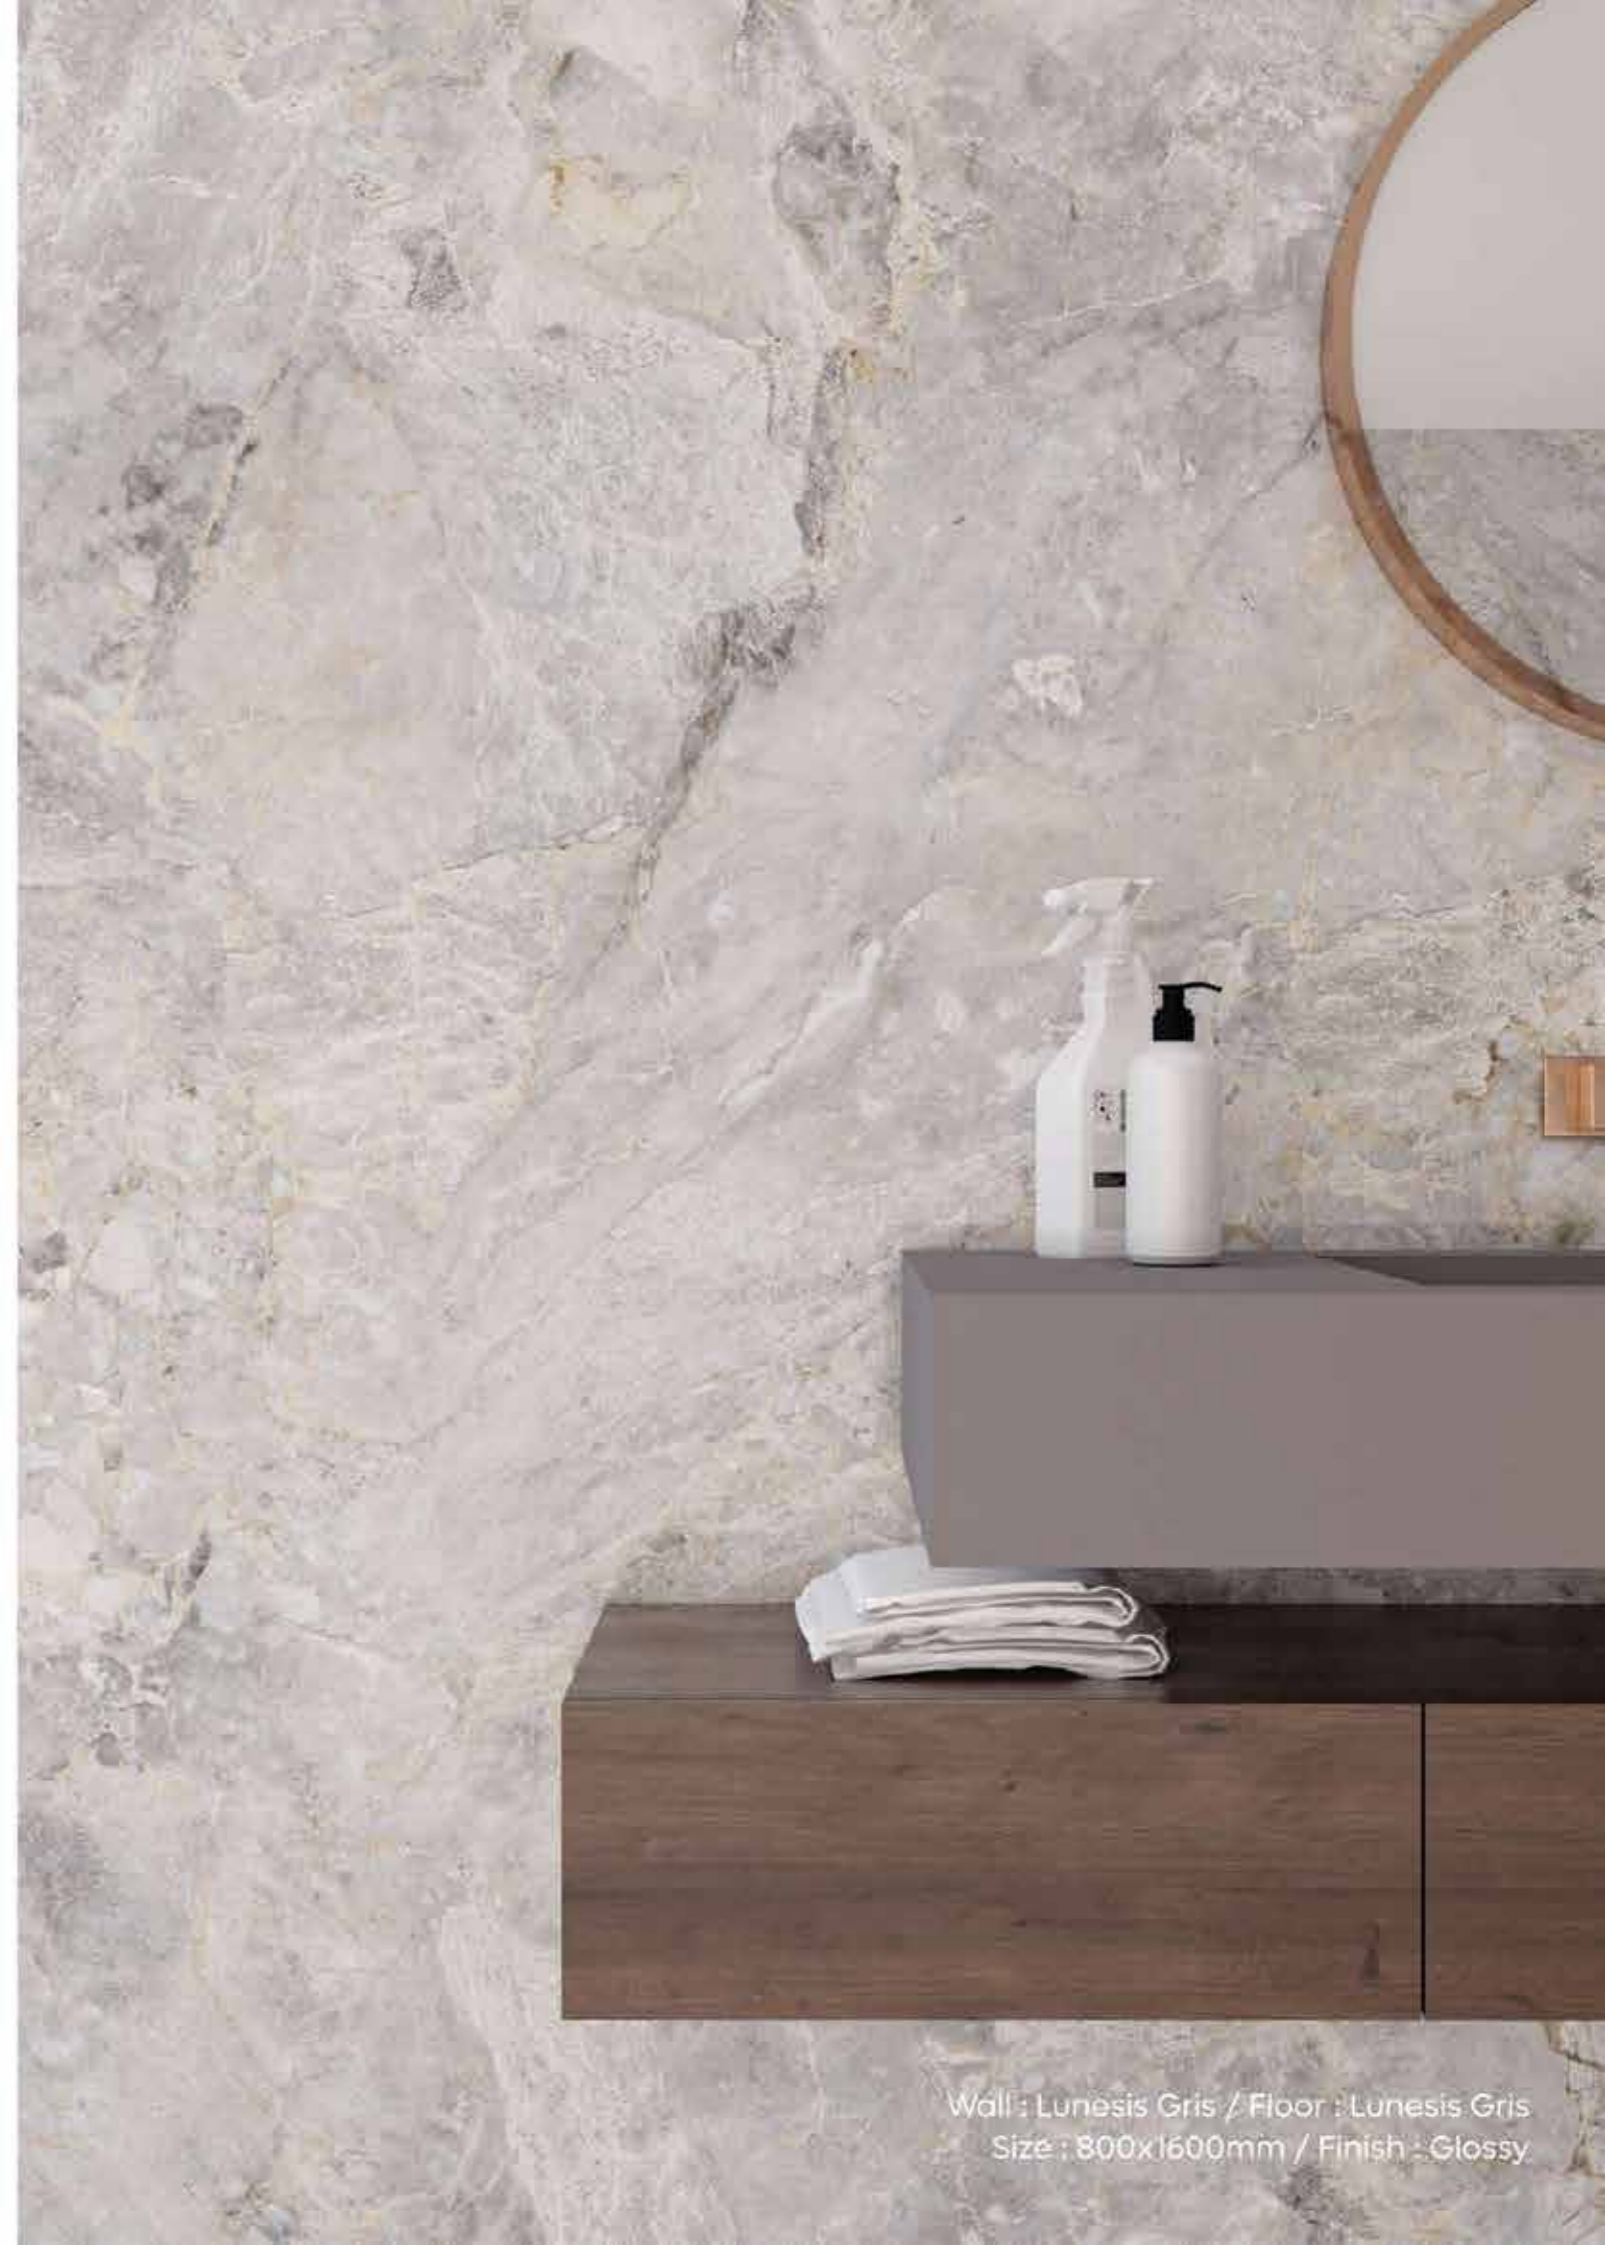

Lunesis Gris

Wall : Lunesis Gris / Floor : Lunesis Gris
Size : 800x1600mm / Finish : Glossy