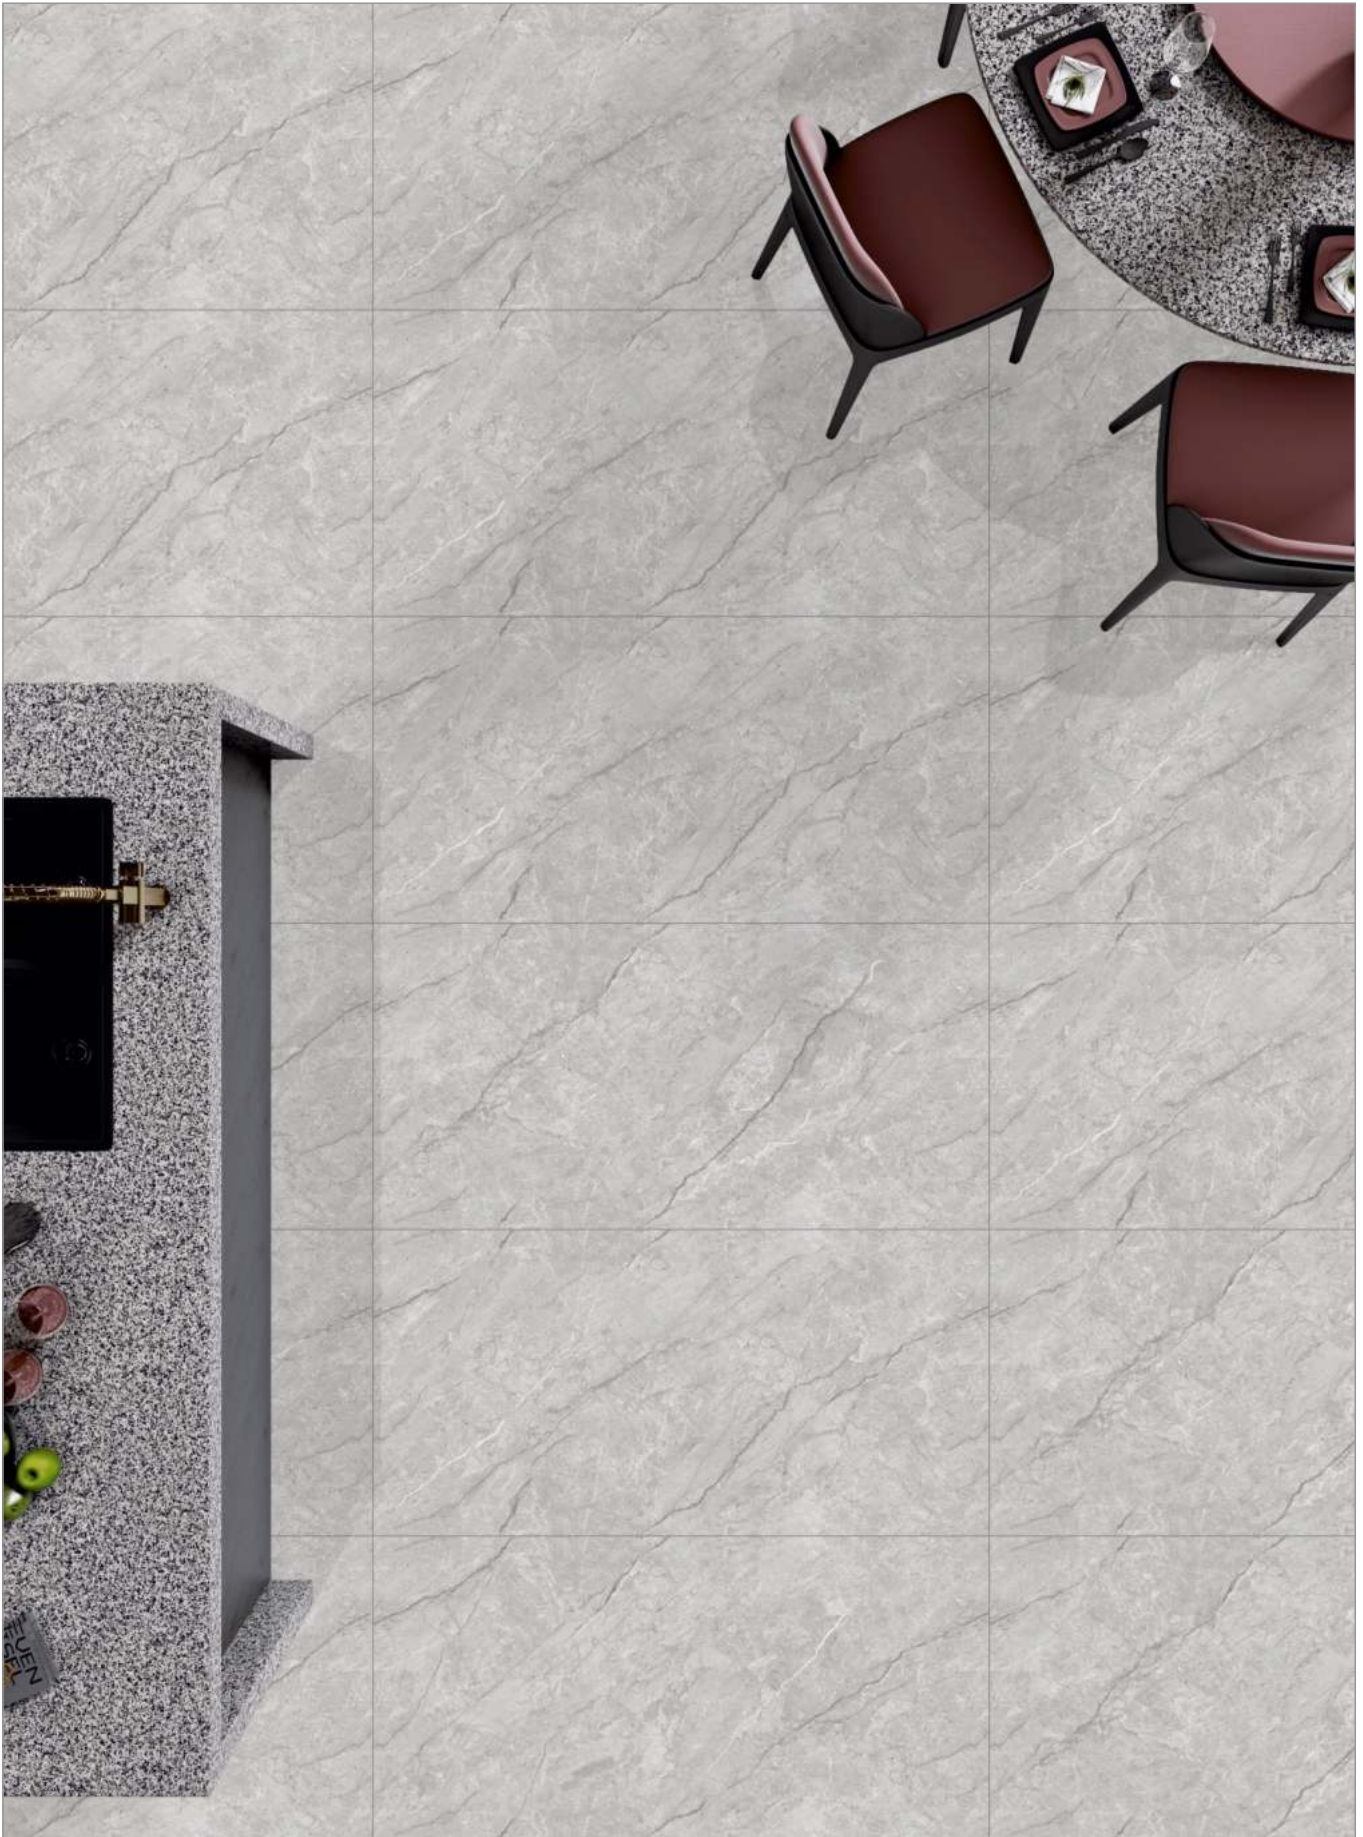

SERIES : **CARVING**
SIZE : 600x1200mm
BODY : GLAZED VITRIFIED TILES

HT 7067

GLOSSY | 600X1200mm

4 Random's

HT 7068

GLOSSY | 600X1200mm

4 Random's

HT 7069