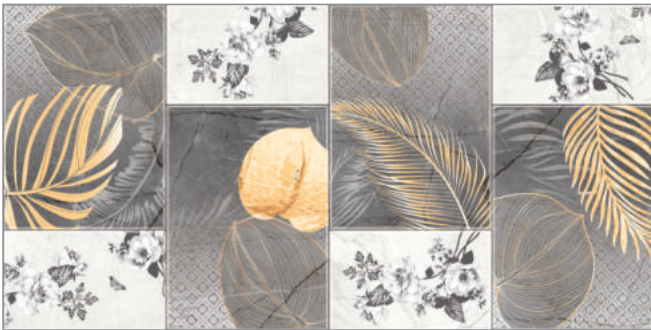

HT 7024 DECOR

GLOSSY | 600x1200mm

2 Random's